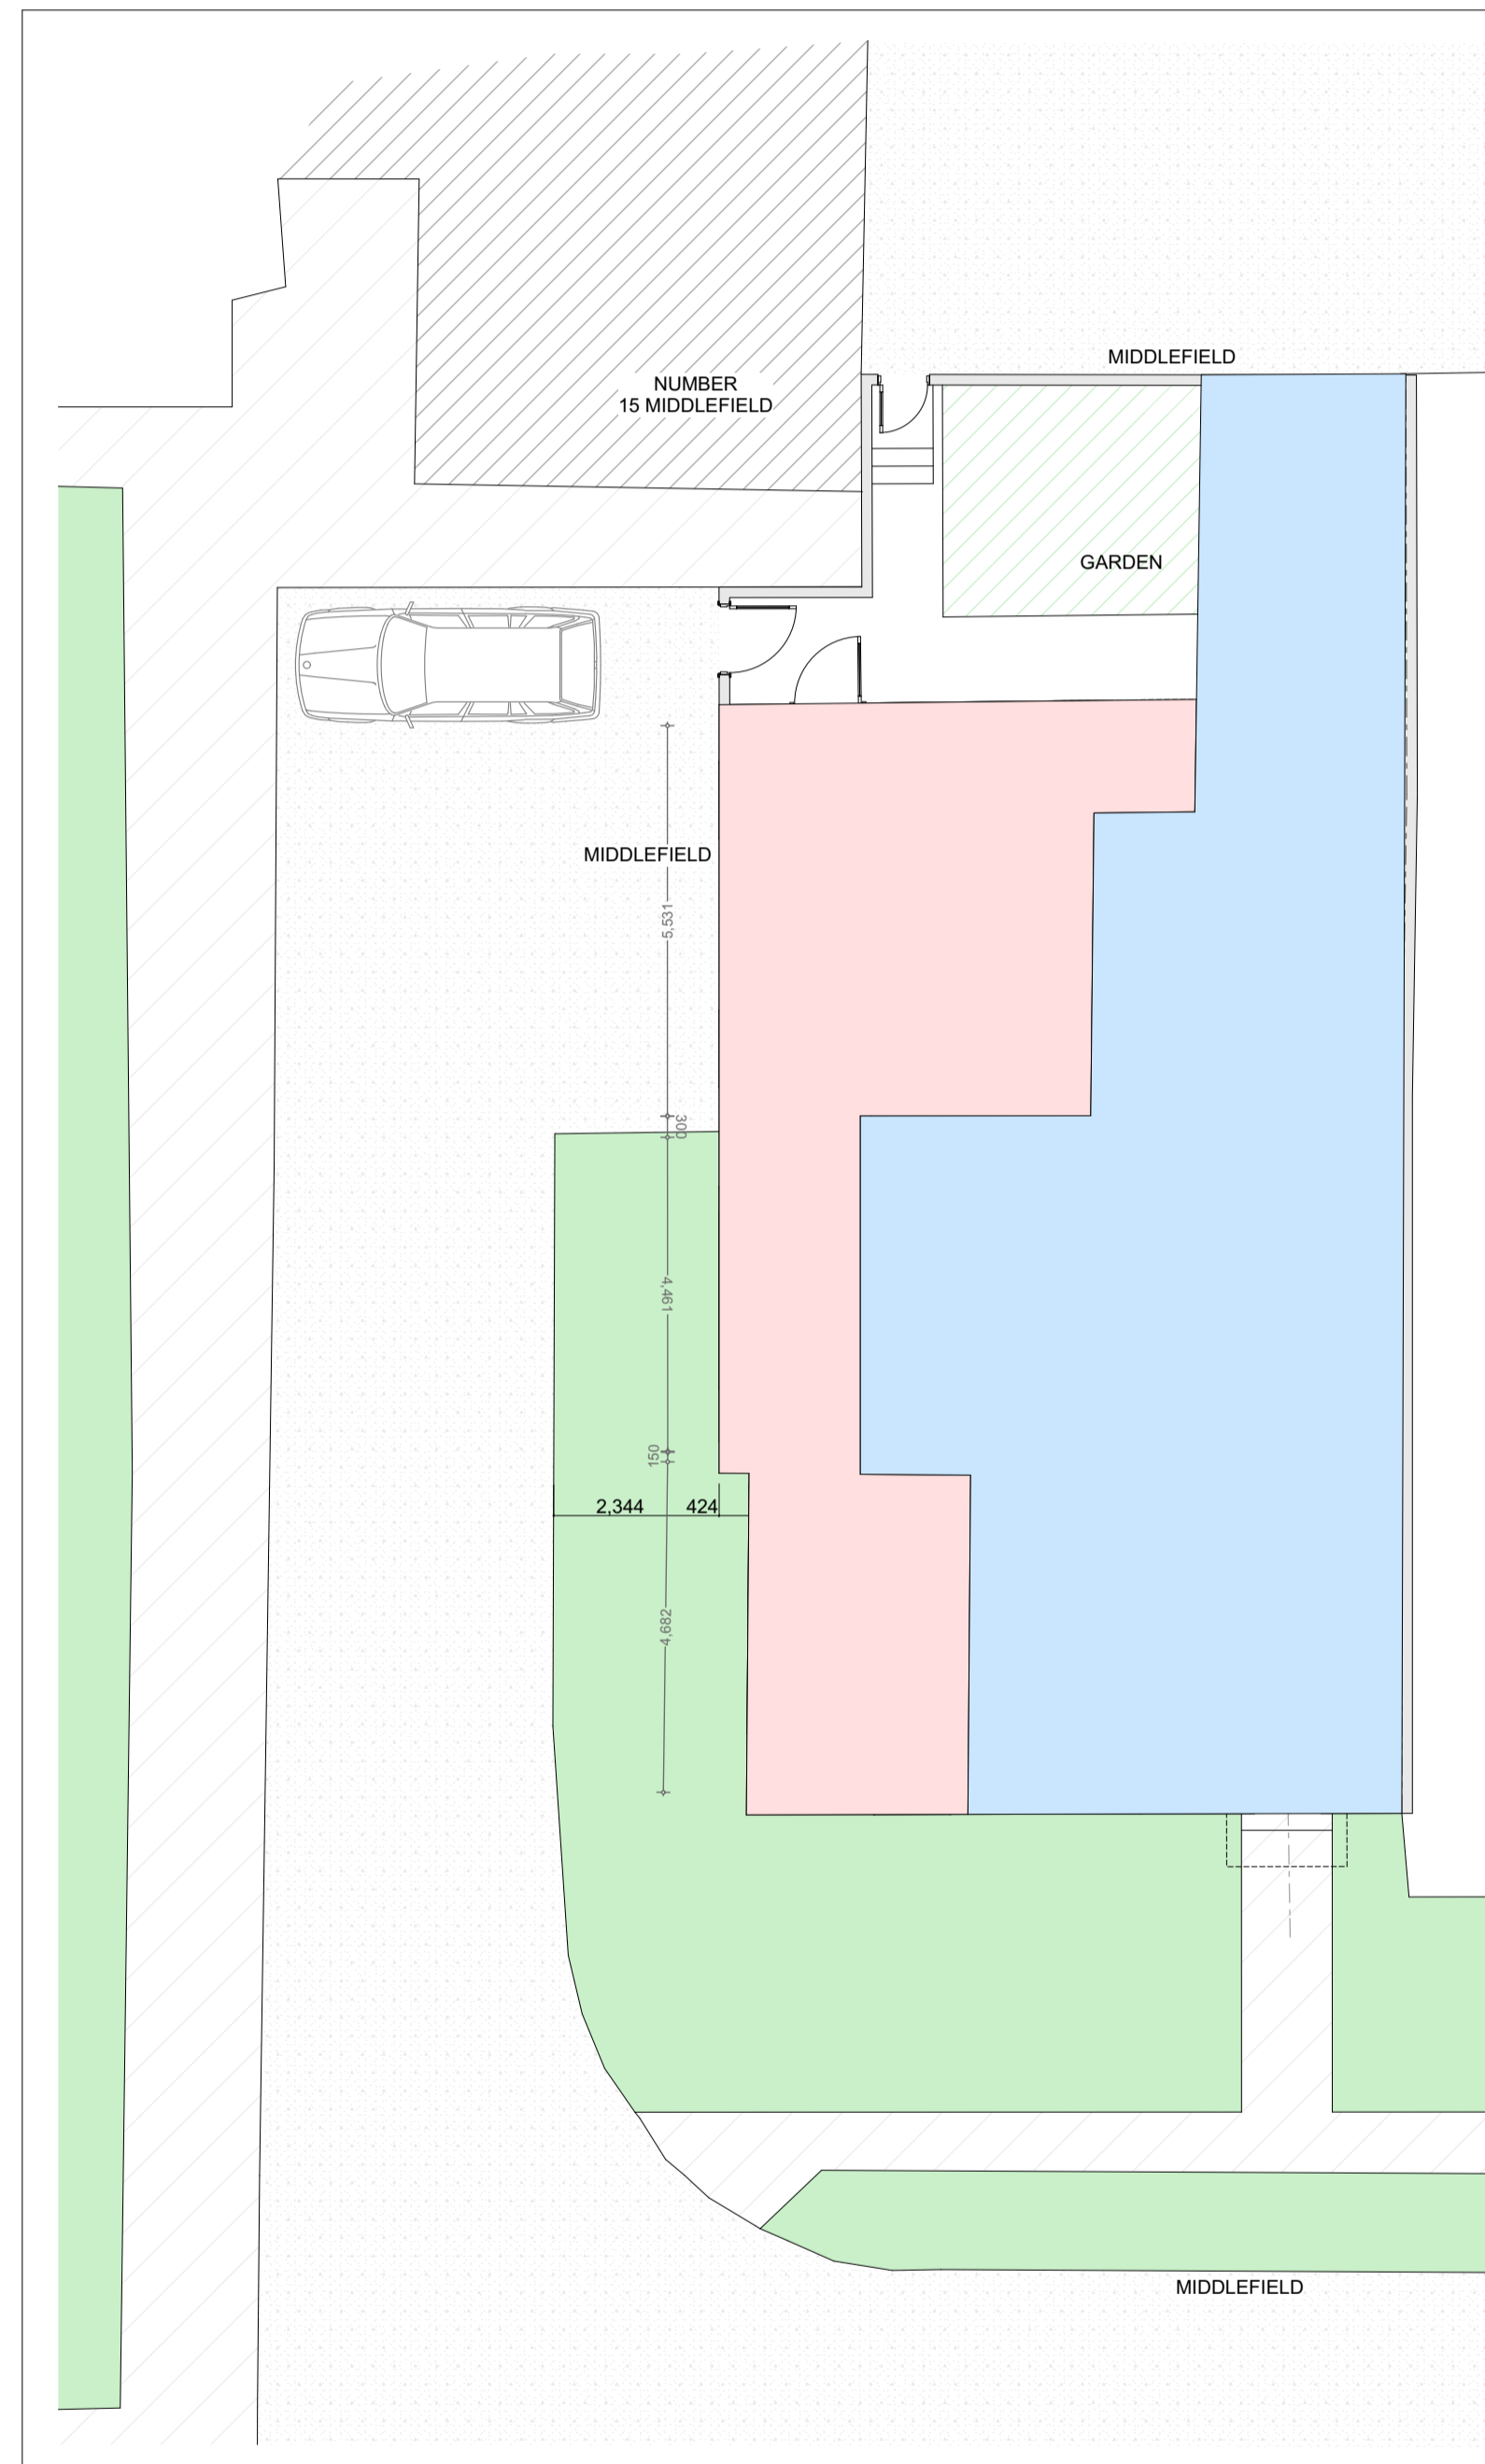

EXISTING SITE PLAN 1:100

PROPOSED SITE PLAN 1:100

SHAUN KNIGHT
ARCHITECTURE

40 FALCON ROAD, HAMPTON
TW12 2RA
07824 815 258M
0208 979 4949T
E:skarchitecture@hotmail.co.uk
W:shaunknightarchitecture.com

PROJECT: 13 MIDDLEFIELD

TITLE : EXISTNG AND
PROPOSED SITE
PLANS

Date: OCTOBER 2024

Scale: 1:100 Drawn: SDK

DRAWING NUMBER: 154-102