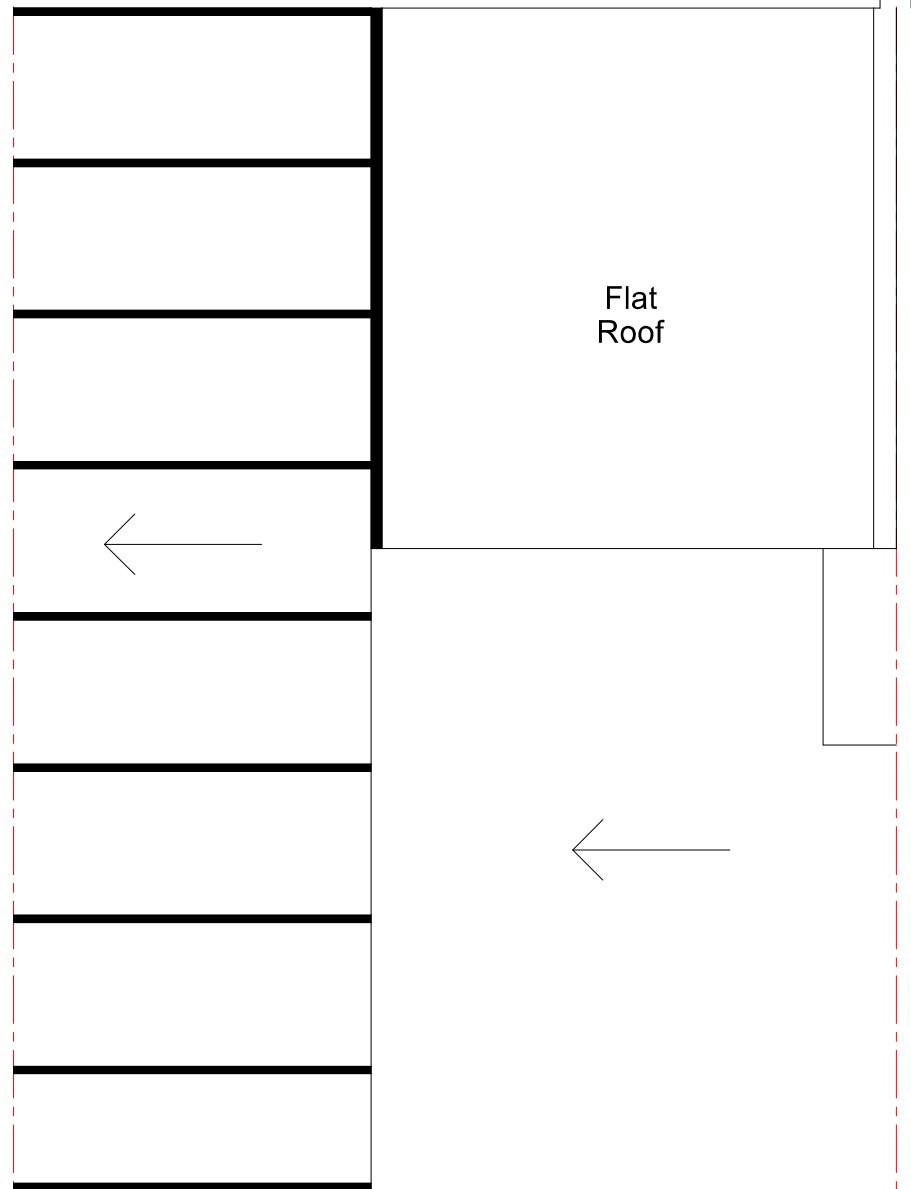

15 Montpelier Grove, London, NW5 2XD

Existing Plans -  
3rd Floor & Roof

Drawing: A3

11.11.2024

Scale: 1:50 @ A3

Third Floor

Roof