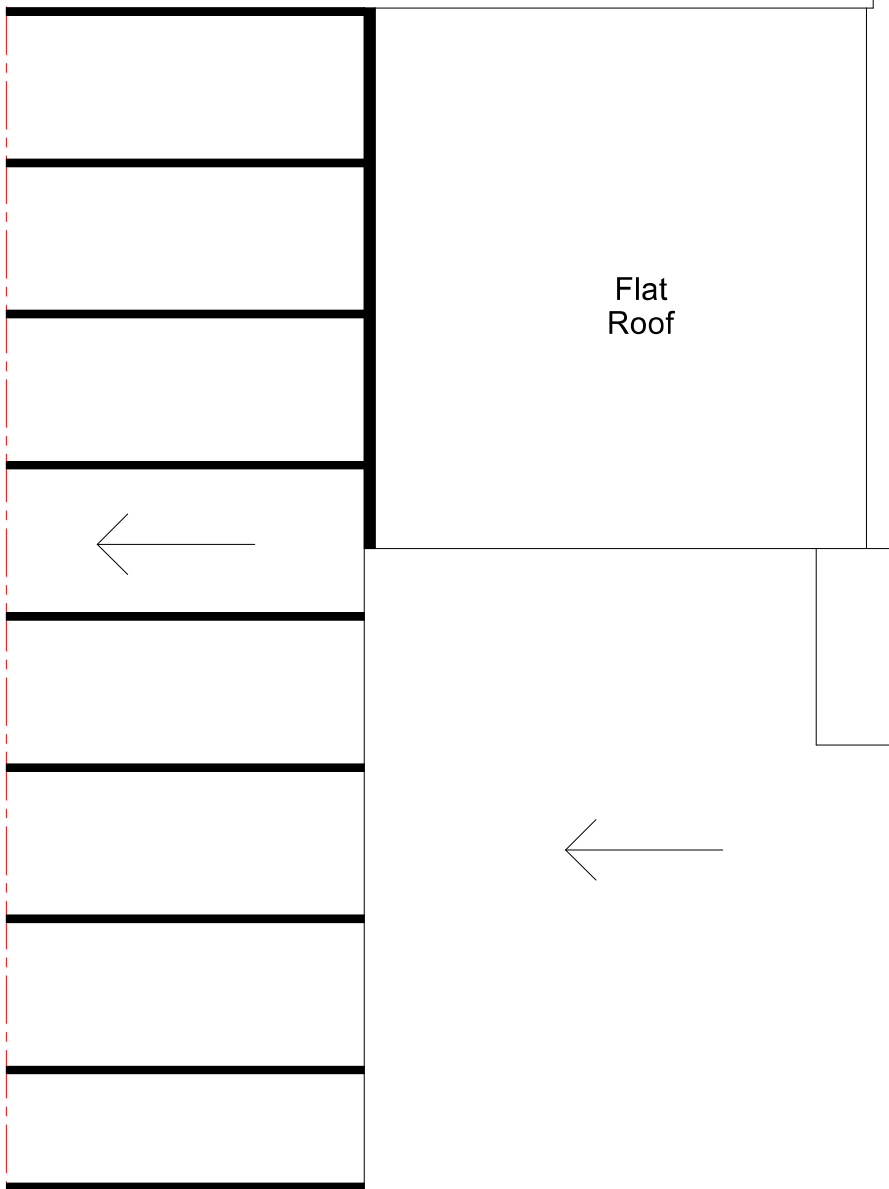

15 Montpelier Grove, London, NW5 2XD

Existing Plans -  
3rd Floor & Roof

Drawing: A3

11.11.2024

Scale: 1:50 @ A3

Third Floor

Roof