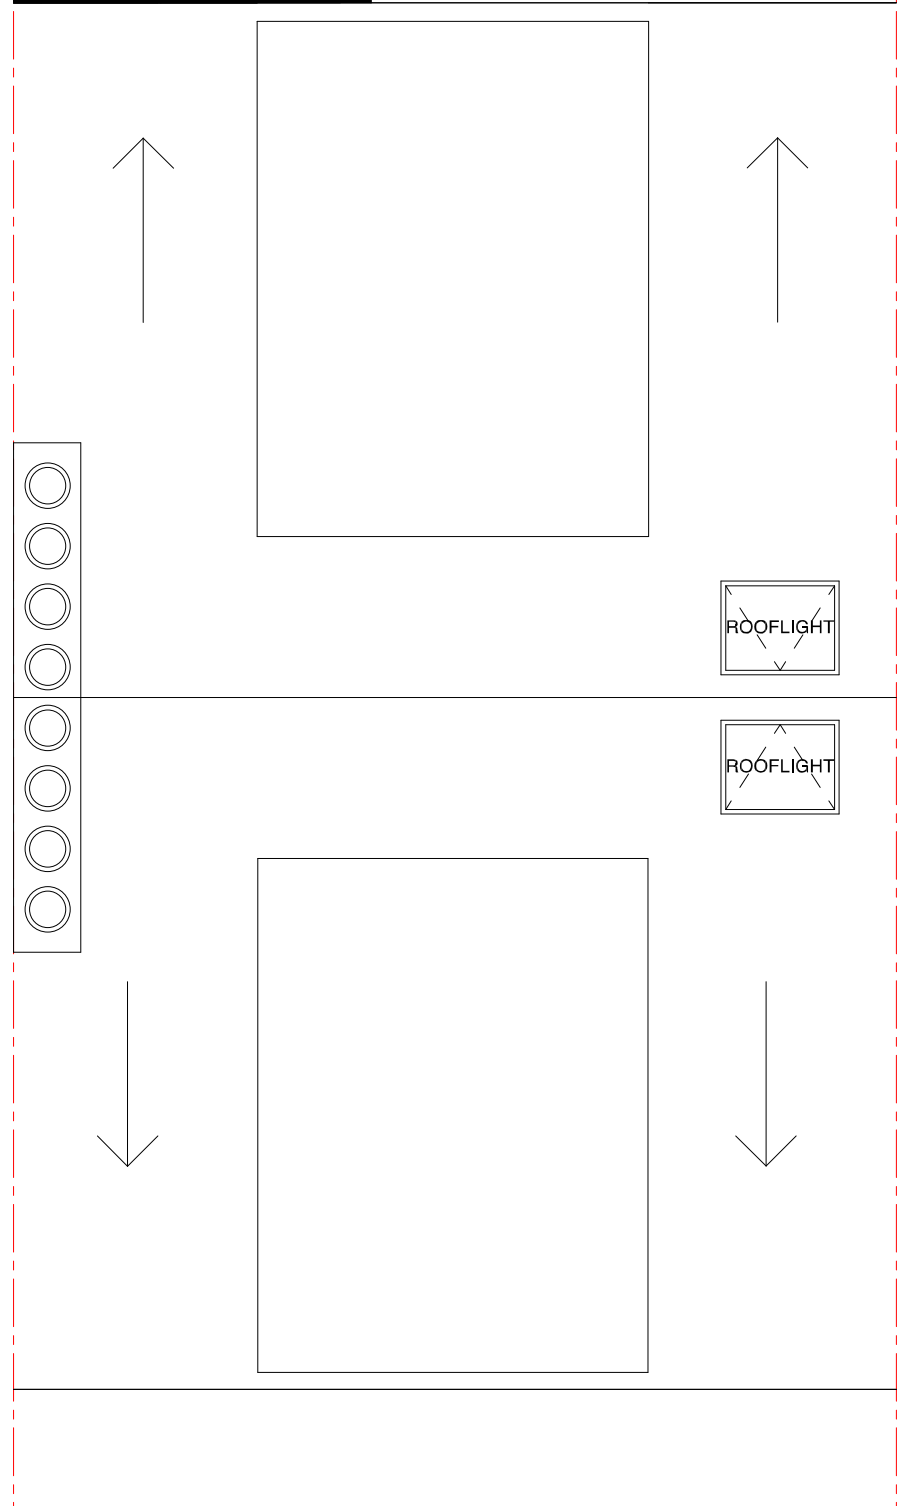

15 Montpelier Grove, London, NW5 2XD

Existing Plans -  
3rd Floor & Roof

Drawing: A3

11.11.2024

Scale: 1:50 @ A3

Third Floor

Roof