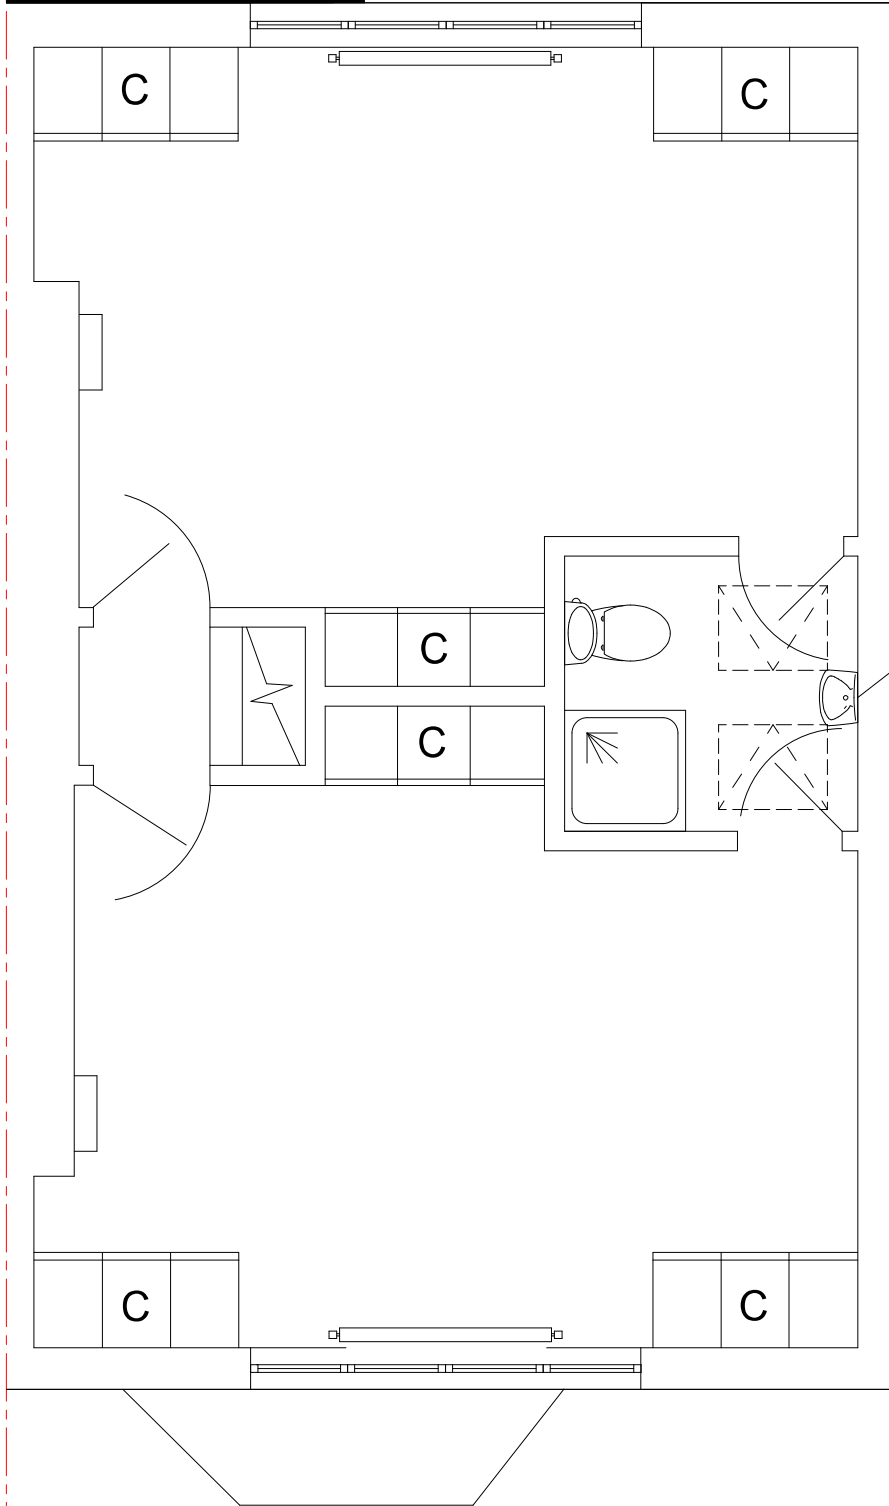

15 Montpelier Grove, London, NW5 2XD

Existing Plans -  
3rd Floor & Roof

Drawing: A3

11.11.2024

Scale: 1:50 @ A3

Third Floor

Roof