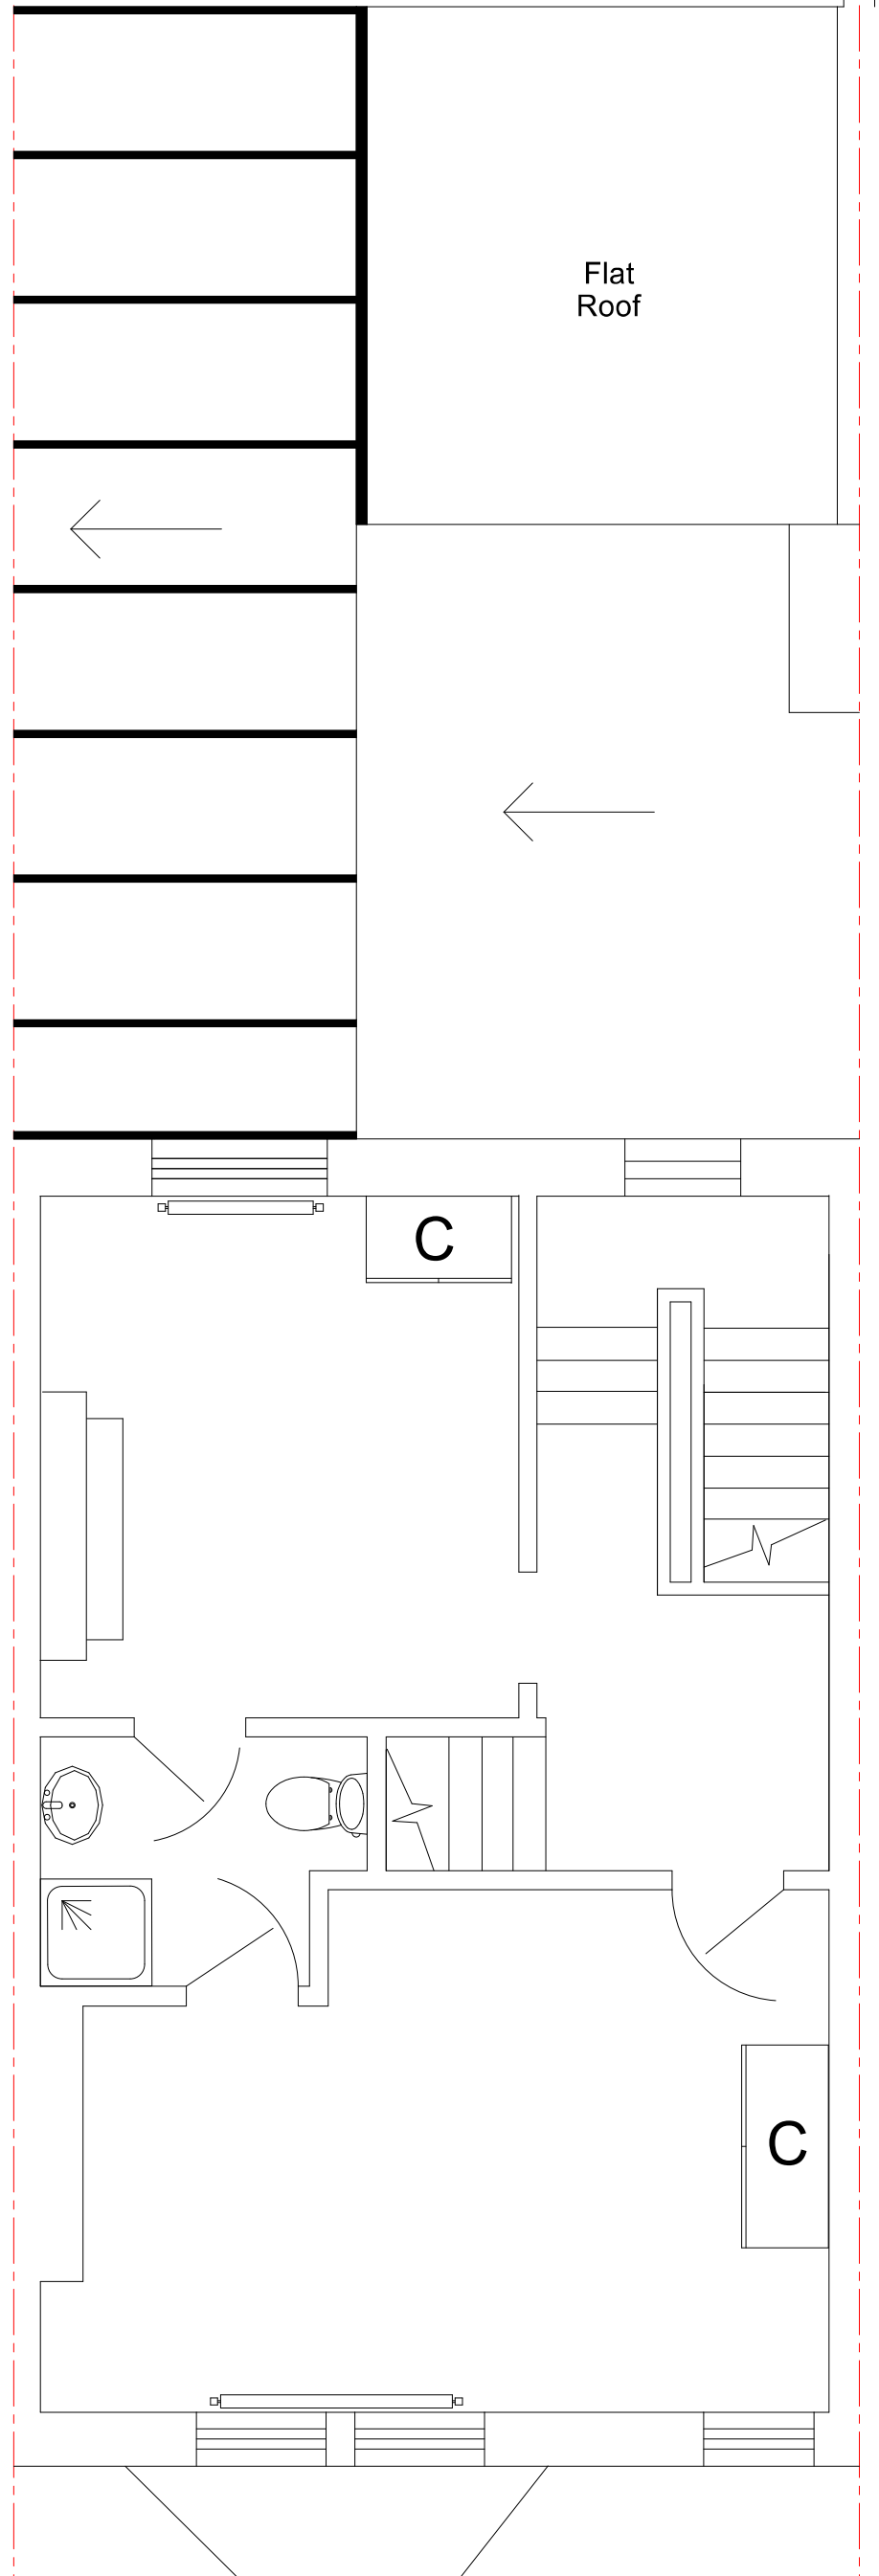

15 Montpelier Grove, London, NW5 2XD

Existing Plans -
1st and 2nd
Floors

Drawing: A2

11.11.2024

Scale: 1:50 @ A3

First Floor

Second Floor