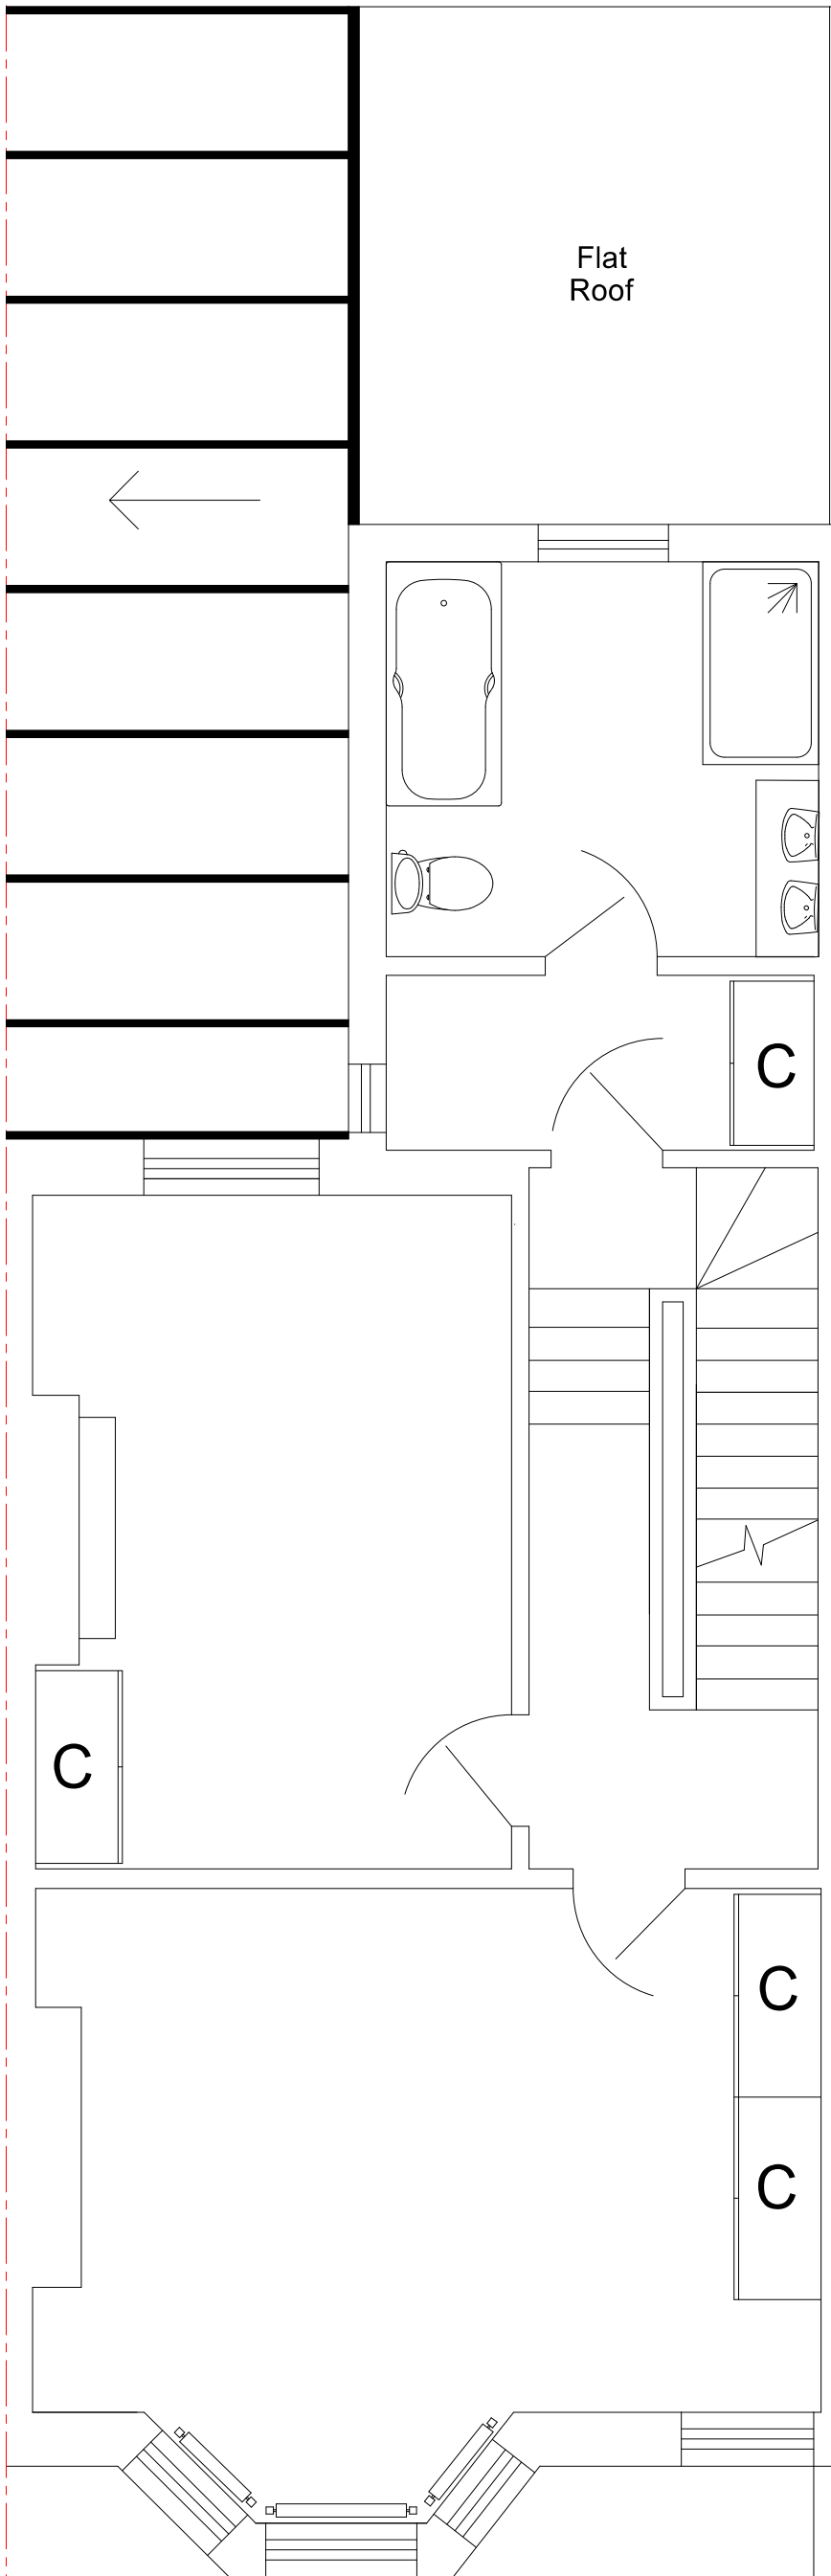

15 Montpelier Grove, London, NW5 2XD

Existing Plans -
1st and 2nd
Floors

Drawing: A2

11.11.2024

Scale: 1:50 @ A3

First Floor

Second Floor