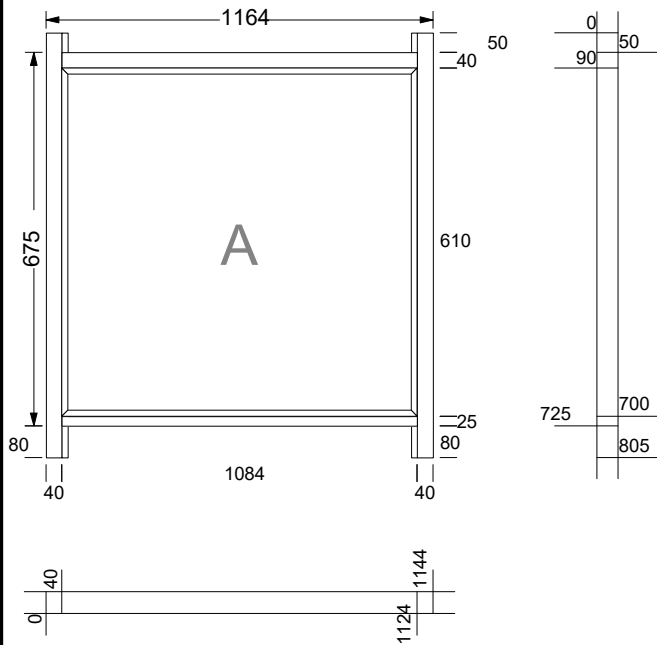

Client

Job **49 Patshull Road, NW5 2JX**

1 X Sliding Sash - SS1 (GFF - 4, New opening to be made)

Drawing Title: Sash Window Details
Drawing Number: 49PR-DR-PL-05400
Scale: 1:10 at A4

SS1

Top sliding sash

SS1

Bottom sliding sash

Drawing Title: Sash Window Details
 Drawing Number: 49PR-DR-PL-05400
 Scale: 1:10 at A4