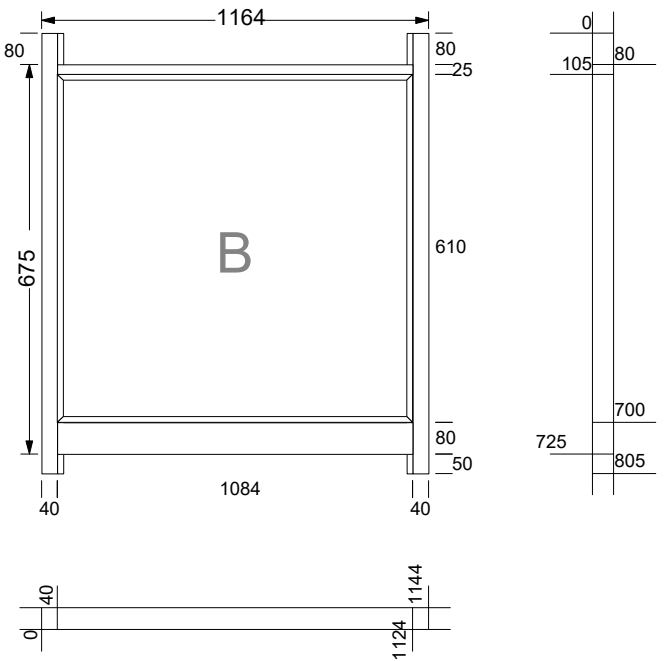

Client

Job **49 Patshull Road, NW5 2JX**

1 X Sliding Sash - SS1 (GFF - 4, New opening to be made)

Drawing Title: Sash Window Details
Drawing Number: 49PR-DR-PL-05400
Scale: 1:10 at A4

SS1

Top sliding sash

SS1

Bottom sliding sash

Drawing Title: Sash Window Details
 Drawing Number: 49PR-DR-PL-05400
 Scale: 1:10 at A4