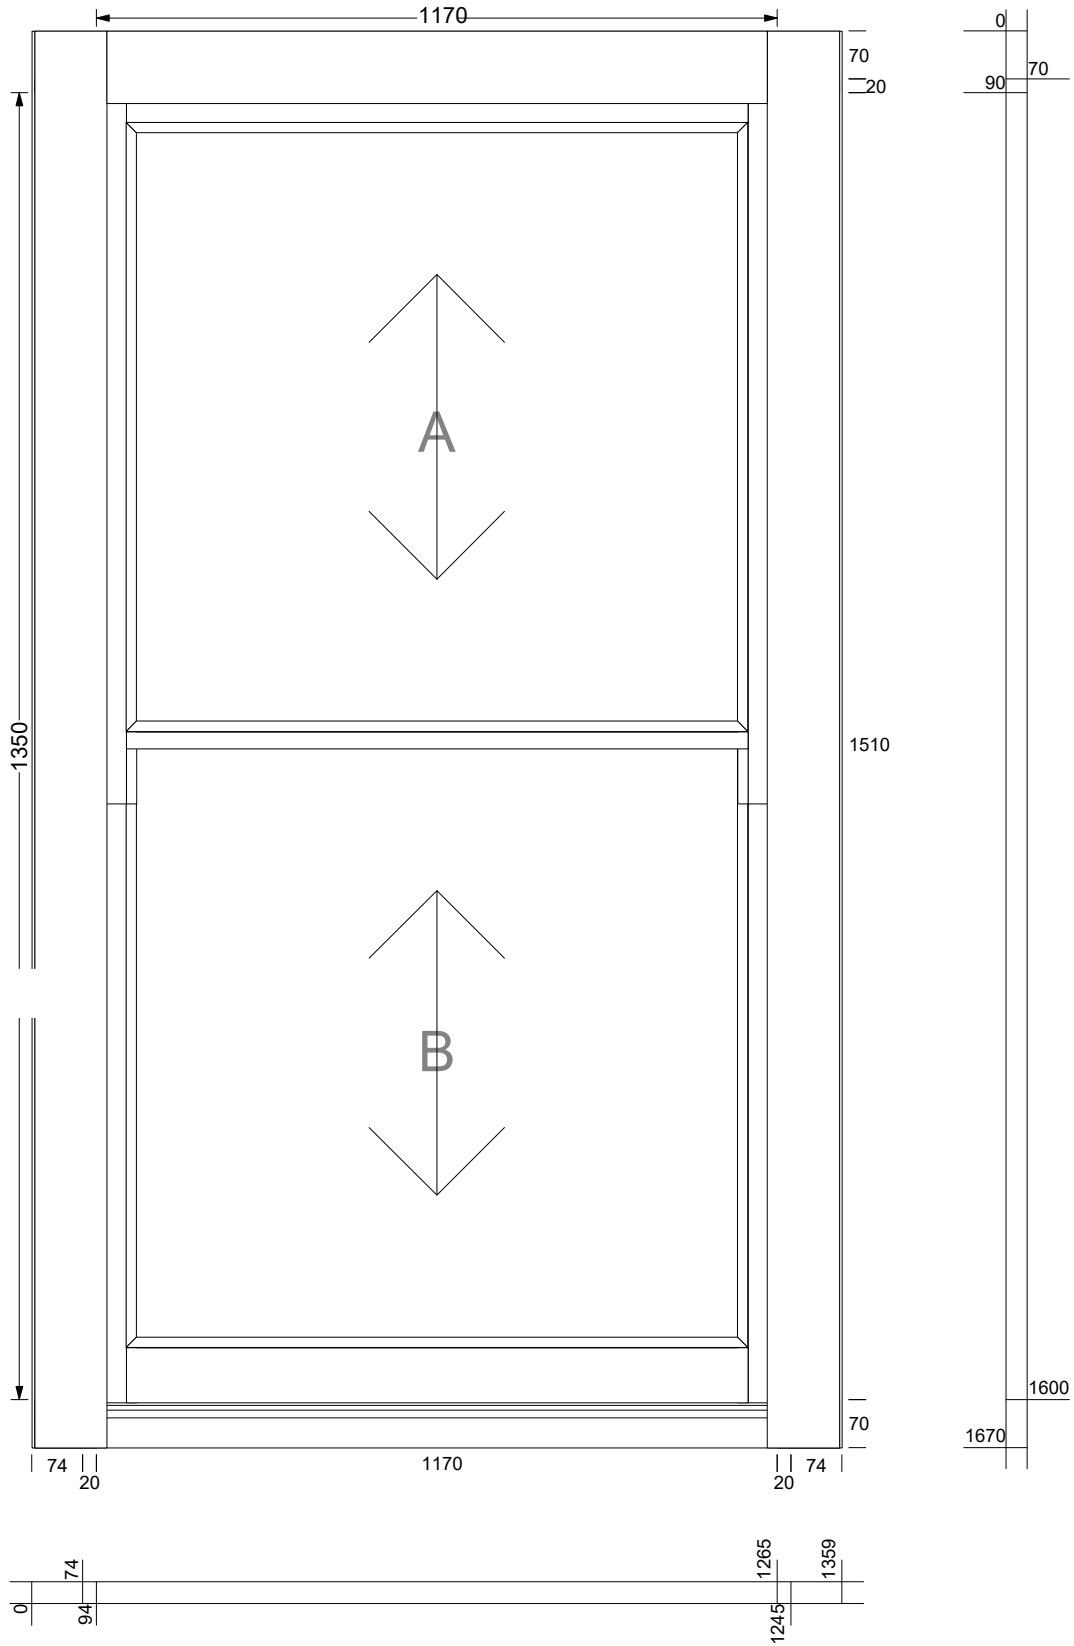

Client

Job **49 Patshull Road, NW5 2JX**

1 X Sliding Sash - SS1 (GFF - 4, New opening to be made)

Drawing Title: Sash Window Details
Drawing Number: 49PR-DR-PL-05400
Scale: 1:10 at A4

SS1

Top sliding sash

SS1

Bottom sliding sash

Drawing Title: Sash Window Details
 Drawing Number: 49PR-DR-PL-05400
 Scale: 1:10 at A4