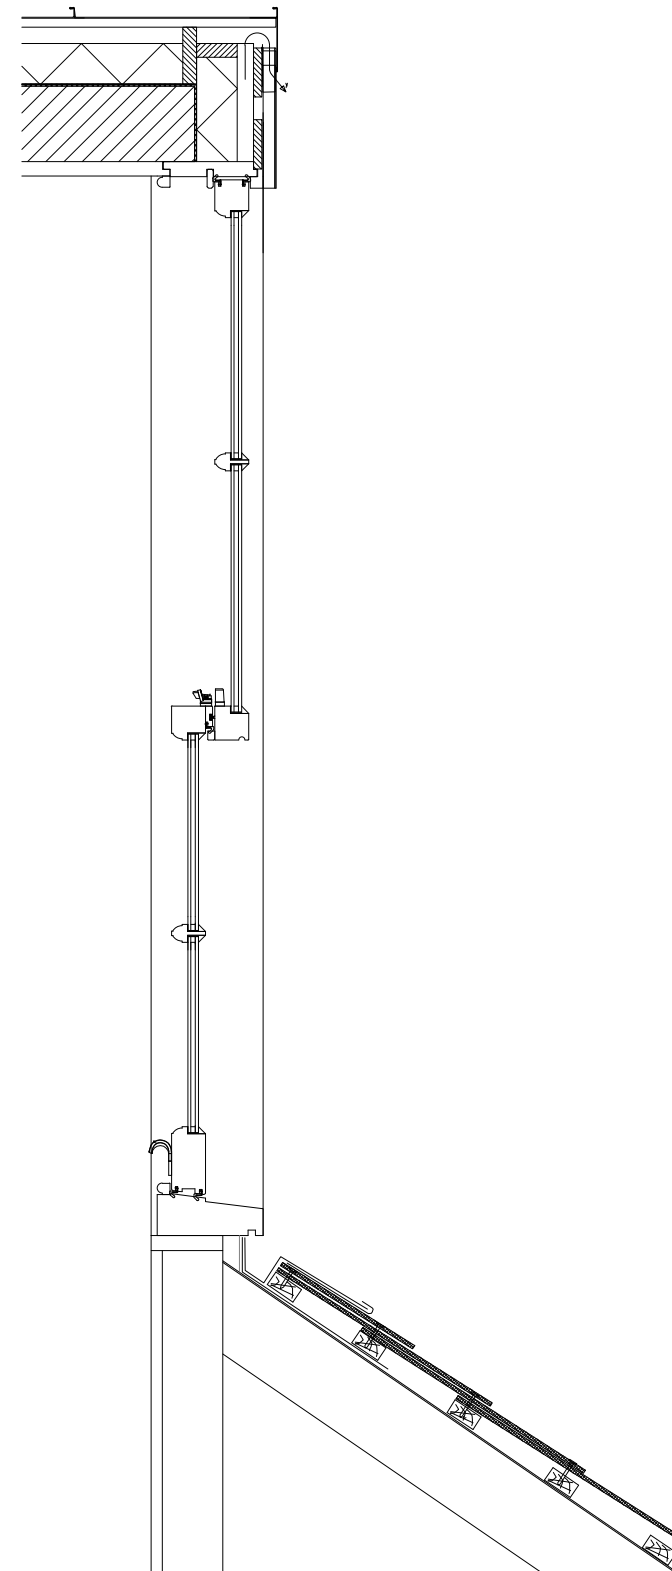

PROPOSED SECTION

SCALE: 1:10