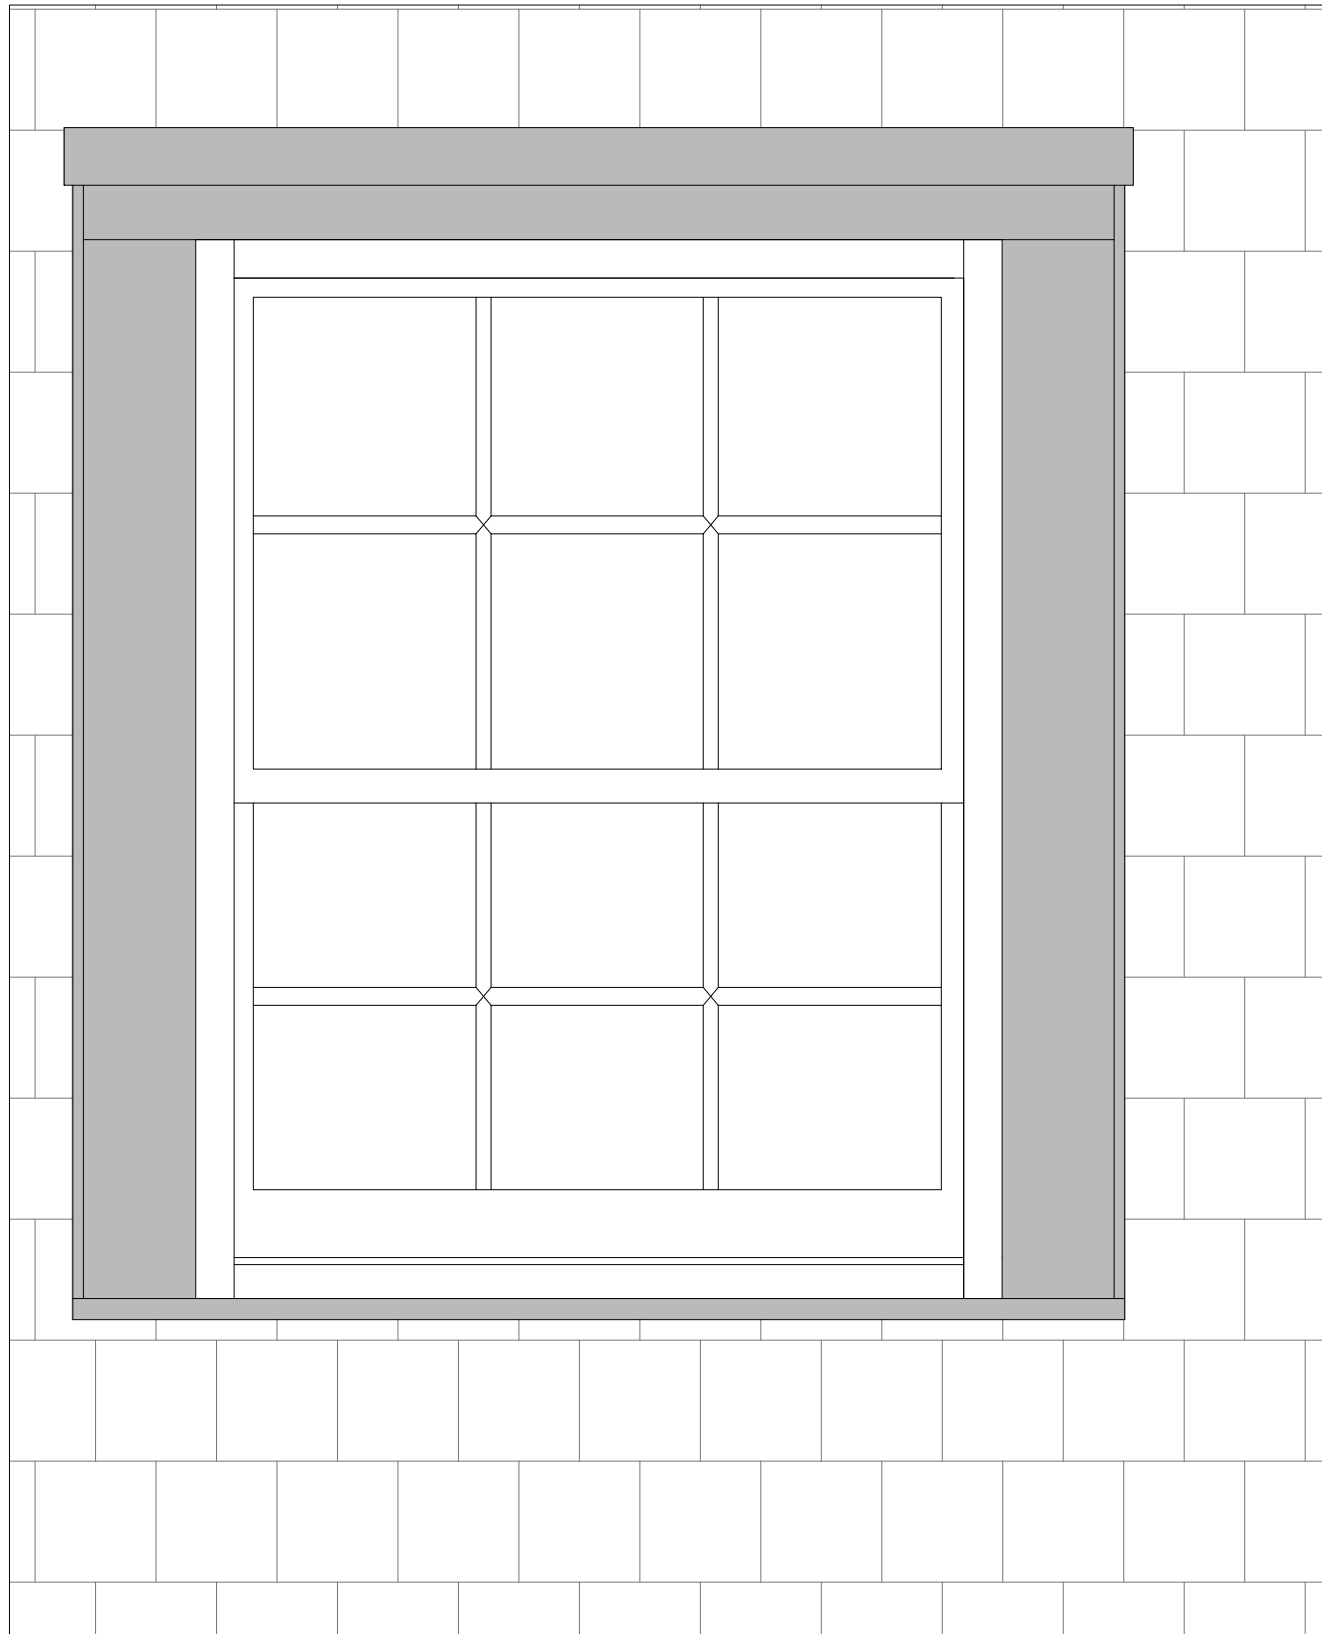

GENERAL NOTES:

No	Revision / Issue	Date
-	-	-

Site :
194 Shaftesbury Avenue
London
WC2H 8JP

Project Title :
Sash Window Detail

Client :
194 Shaftesbury Avenue
London
WC2H 8JP

Project Ref No : ABP-194SA-01	Sheet No : P-3
Date : Nov 2024	Drawn By : ABP
Scale : 1:10 @ A-3	

PROPOSED REAR ELEVATION