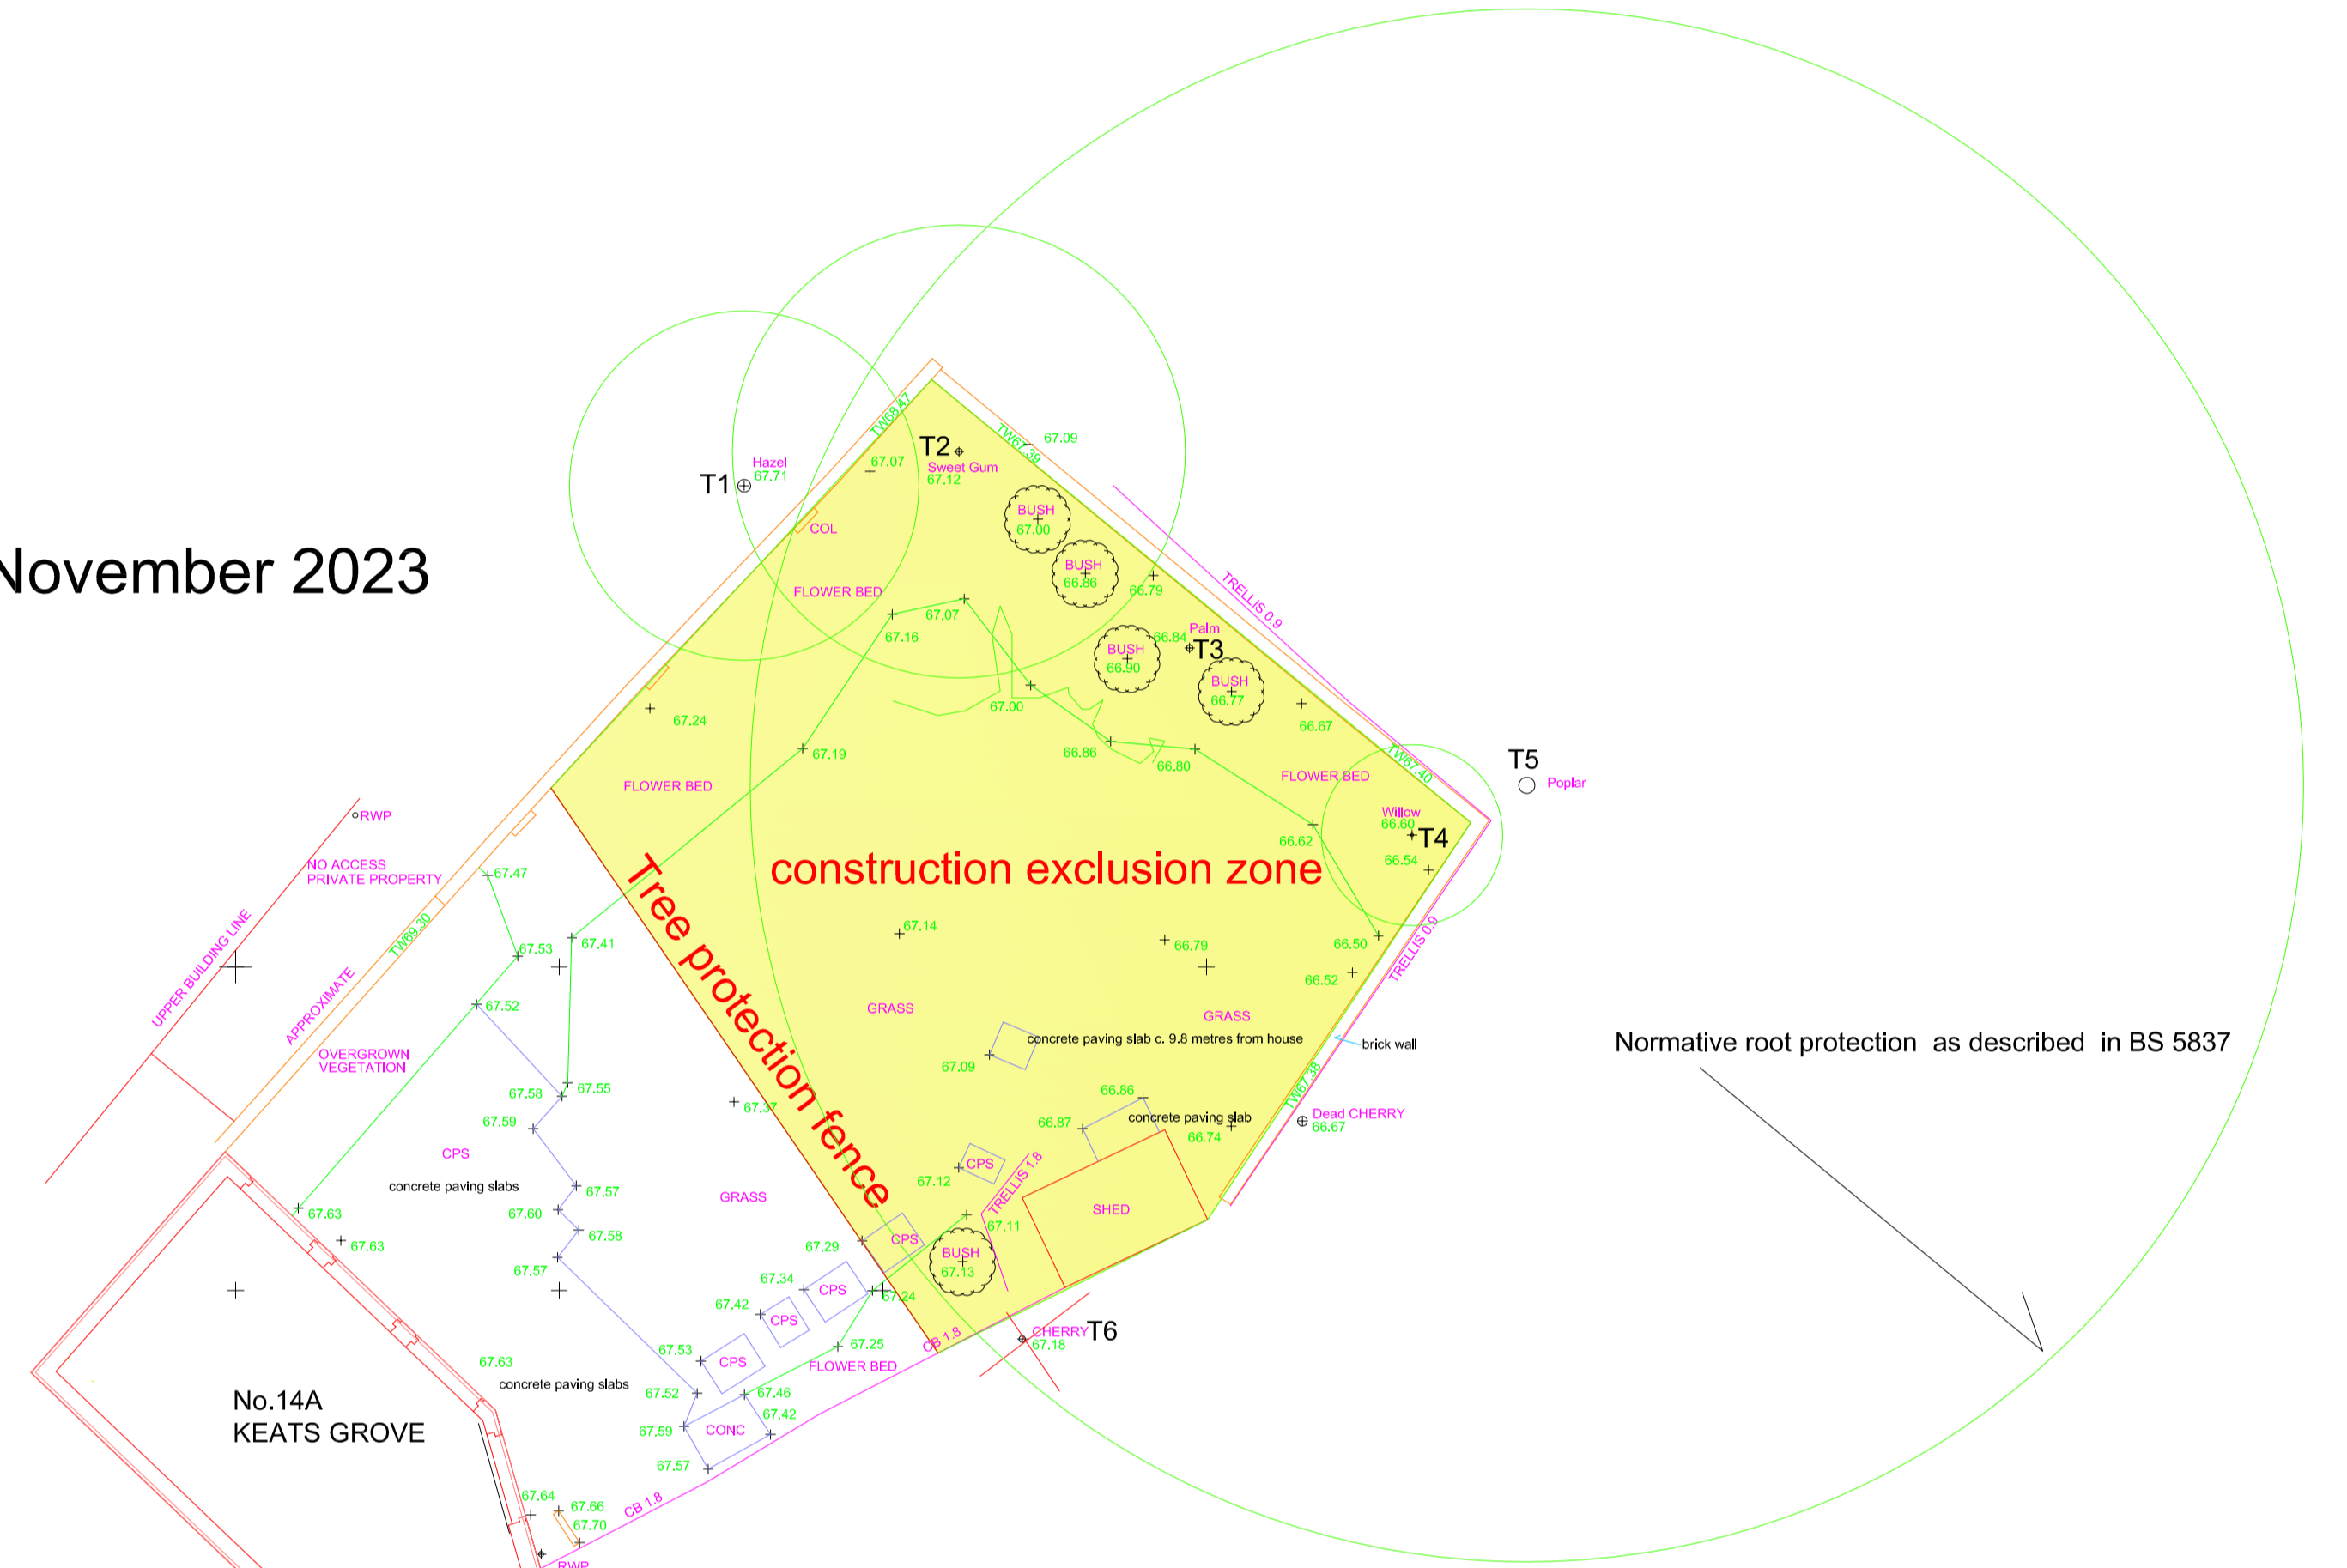

2307 14A Keats Grove NW3 2RS

Tree protection plan TPP. *Close fitted to proposal.* November 2023

0 10

scale in metres

2307 14A Keats Grove NW3 2RS

Tree protection plan TPP on existing . November 2023

0 10

scale in metres

0 10

scale in metres