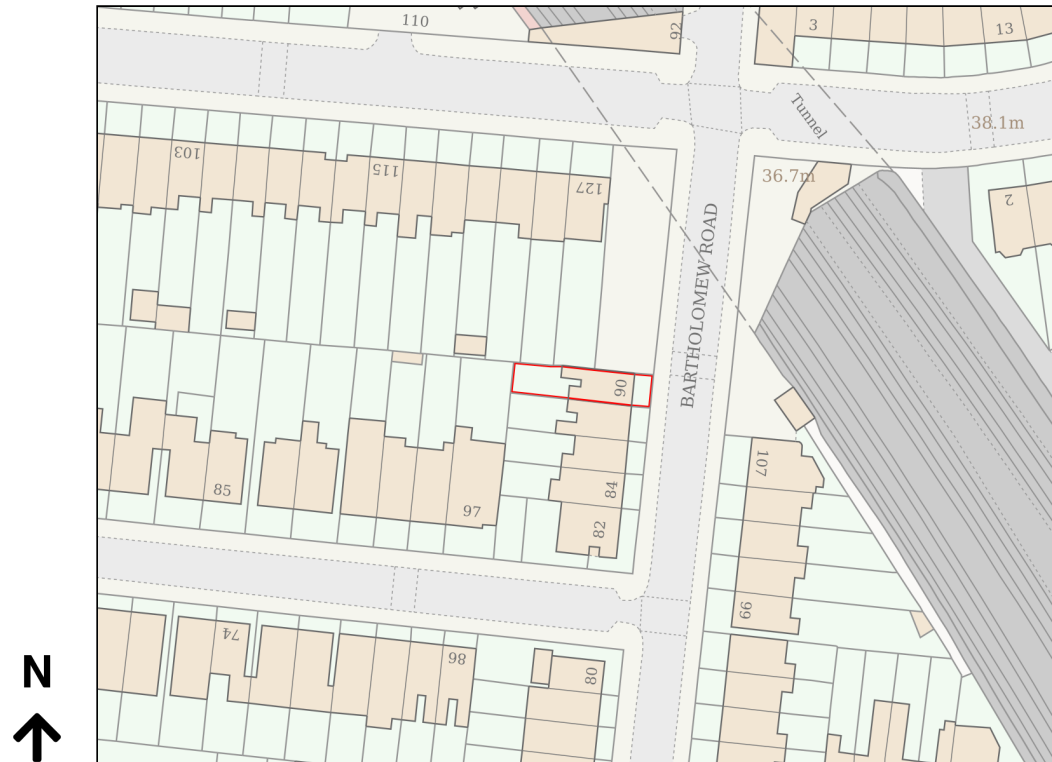

# Location Plan

Site Address: 90, Bartholomew Road, London, NW5 2AS

Date Produced: 20-Nov-2024

Scale: 1:1250 @A4

Planning Portal Reference: PP-13578337v1