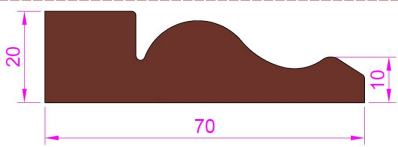

Item	Quantity	Description	U-Price	T-Price
------	----------	-------------	---------	---------

Leo

5	1 Pcs.		<p>Profile: SS CORDS&WEIGHTS SLIM 150 SW50 OUTSIDE VIEW</p> <p>Dimension: 1150 mm x 2080 mm</p> <p>Wood: PINE FINGERJOINTED Colour: RAL 9016 Traffic white</p> <p>Sash: 1 Upper sash - HORN 12 80mm 2 Bottom sash - NO HORNS</p> <p>Glazing bead: OVOLO</p> <p>Fittings: UPPER SLIDER LOWER SLIDER</p> <p>Hardware: Top sash pull - Ring Sash Eye, Hardware finish - Polished Chrome, Angel Ventlock, Vent TITON TRYKVENT 389 in frame HIDDEN, Flat grill SW380, Vent TRYKVENT finish - White, Flat Grille SW380 finish - White, FITCH Fastener - Locking, Bottom sash pull - Hook lifts</p> <p>Frame bottom: Cill SASH - groove for internal window board</p> <p>Sealant: WHITE - RAL 9016 Gasket: WHITE Sash bars: Stick on bar OVOLO 22mm</p> <p>Width sash bars: 4 * 22 mm</p> <p>Field: Glass: 1.1 4/16Ar/4LE(1.0) U=1,0 2.1 4ESG/16Ar/4ESG.LE(1.0) U=1,0</p> <p>Spacer bars: WHITE WARM EDGE SPACER BAR Uw calculation: 1.2 W/m²K Weight: 111 kg</p>		
---	--------	--	---	--	--

£ 3105.00	£ 3105.00
-----------	-----------

Item	Quantity	Description	U-Price	T-Price
------	----------	-------------	---------	---------

Window Boards

6	9,800 m	RAL 9016 WINDOW BOARDS 100x30 mm -ROUNDED from three sides - bull nose - PINE - SENT LOOSE		
		Quantity Measure		
		1 2.800,0 mm		
		5 1.400,0 mm		

Liner Trims

7	36,800 m	RAL 9016 LINER 50x20mm - PINE		
		Quantity Measure		
		1 2.700,0 mm		
		6 2.300,0 mm		
		2 1.400,0 mm		
		3 1.300,0 mm		
		2 2.400,0 mm		
		4 2.200,0 mm		

Ogee

8	36,800 m	RAL 9016 TYP-A2 (Traditional OGEE) 70x20mm - PINE		
		Quantity Measure		
		1 2.700,0 mm		
		6 2.300,0 mm		
		2 1.400,0 mm		
		3 1.300,0 mm		
		2 2.400,0 mm		
		4 2.200,0 mm		