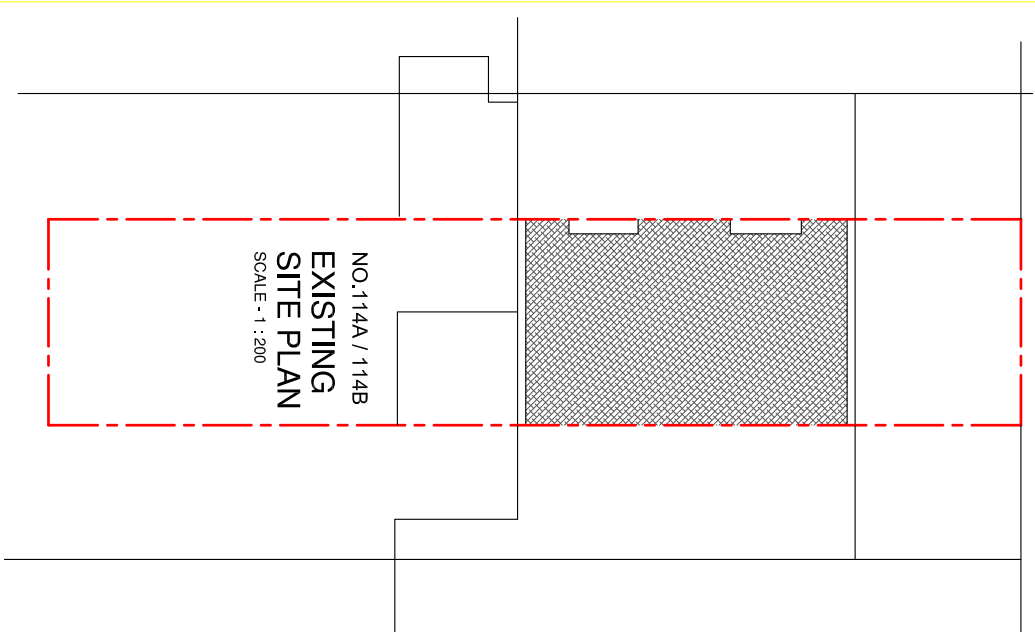

NOTES :

1 2 3 4 5 6 7 8 9 10

CAMDEN STREET

LOCATION PLAN  
1 : 1250 SCALE

A

B

Date	Revisions

**STK DESIGN LTD.**  
(INCORPORATED IN SOUTH AFRICA)

Client MR. & MRS. KUL B LUNTEL

Job Title  
114B CAMDEN STREET  
CAMDEN  
NW1 0HY

Drawing Title  
LOCATION AND EXISTING  
SITE PLANS

Scale: 1 : 200 / 1250 ( A3 )

Date: JULY 2024

Checked by: Drawn by:RS

Dwg No. TP/669/01 Rev.