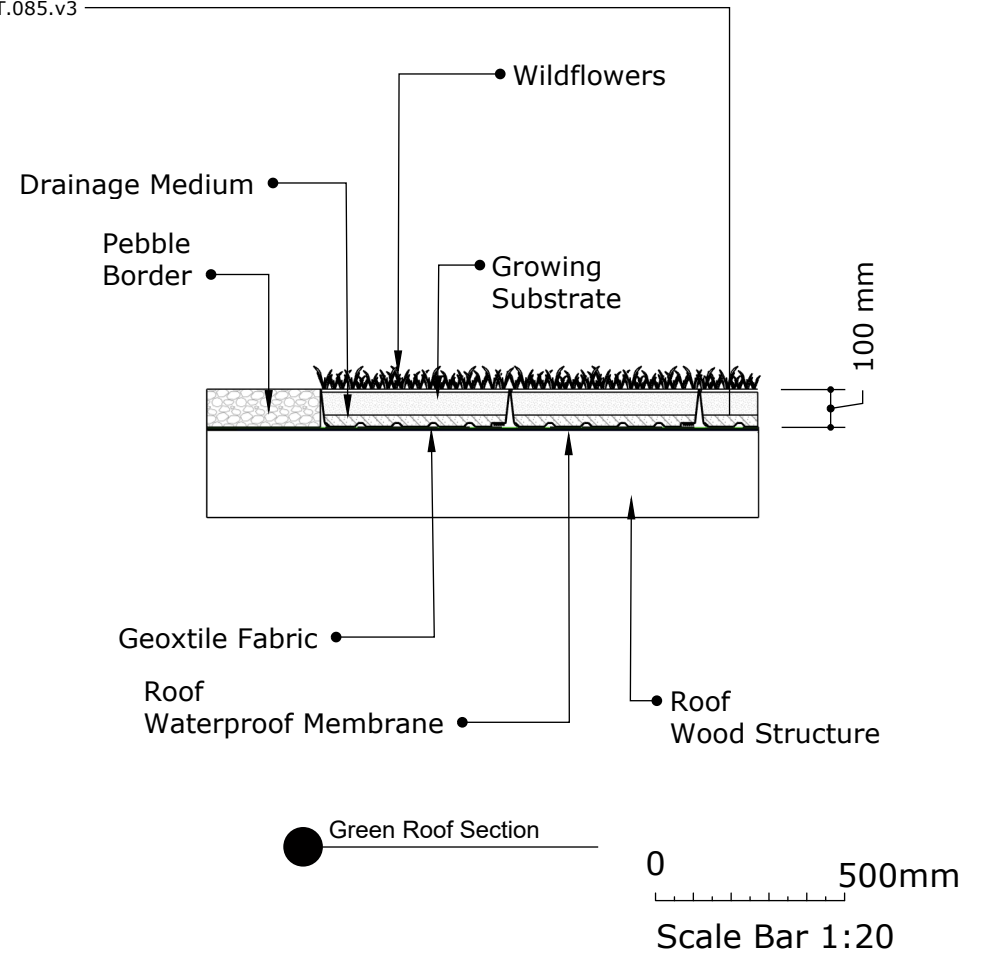

**Wildflower species:**

As per Wallbarn Technical Data Sheet IMS.T.030.v4

**Maintenance requirements:**

As per Wallbarn Technical Data Sheet IMS.T.1032.v1

**Modular Trays:**

100mm deep cavity  
As per Wallbarn Technical Data Sheet IMS.T.085.v3

Photo: Indicative for illustration purposes

NAME Caroline Merrell and Simon Everitt		
ADDRESS Flat 1, 36 Platts Lane, London, NW3 7NT		
DRAWING NAME Green Roof Details		
DRAWING NUMBER C32926E	DRAWING DATE 12/11/24	REV 2
SCALE 1:20@A4		