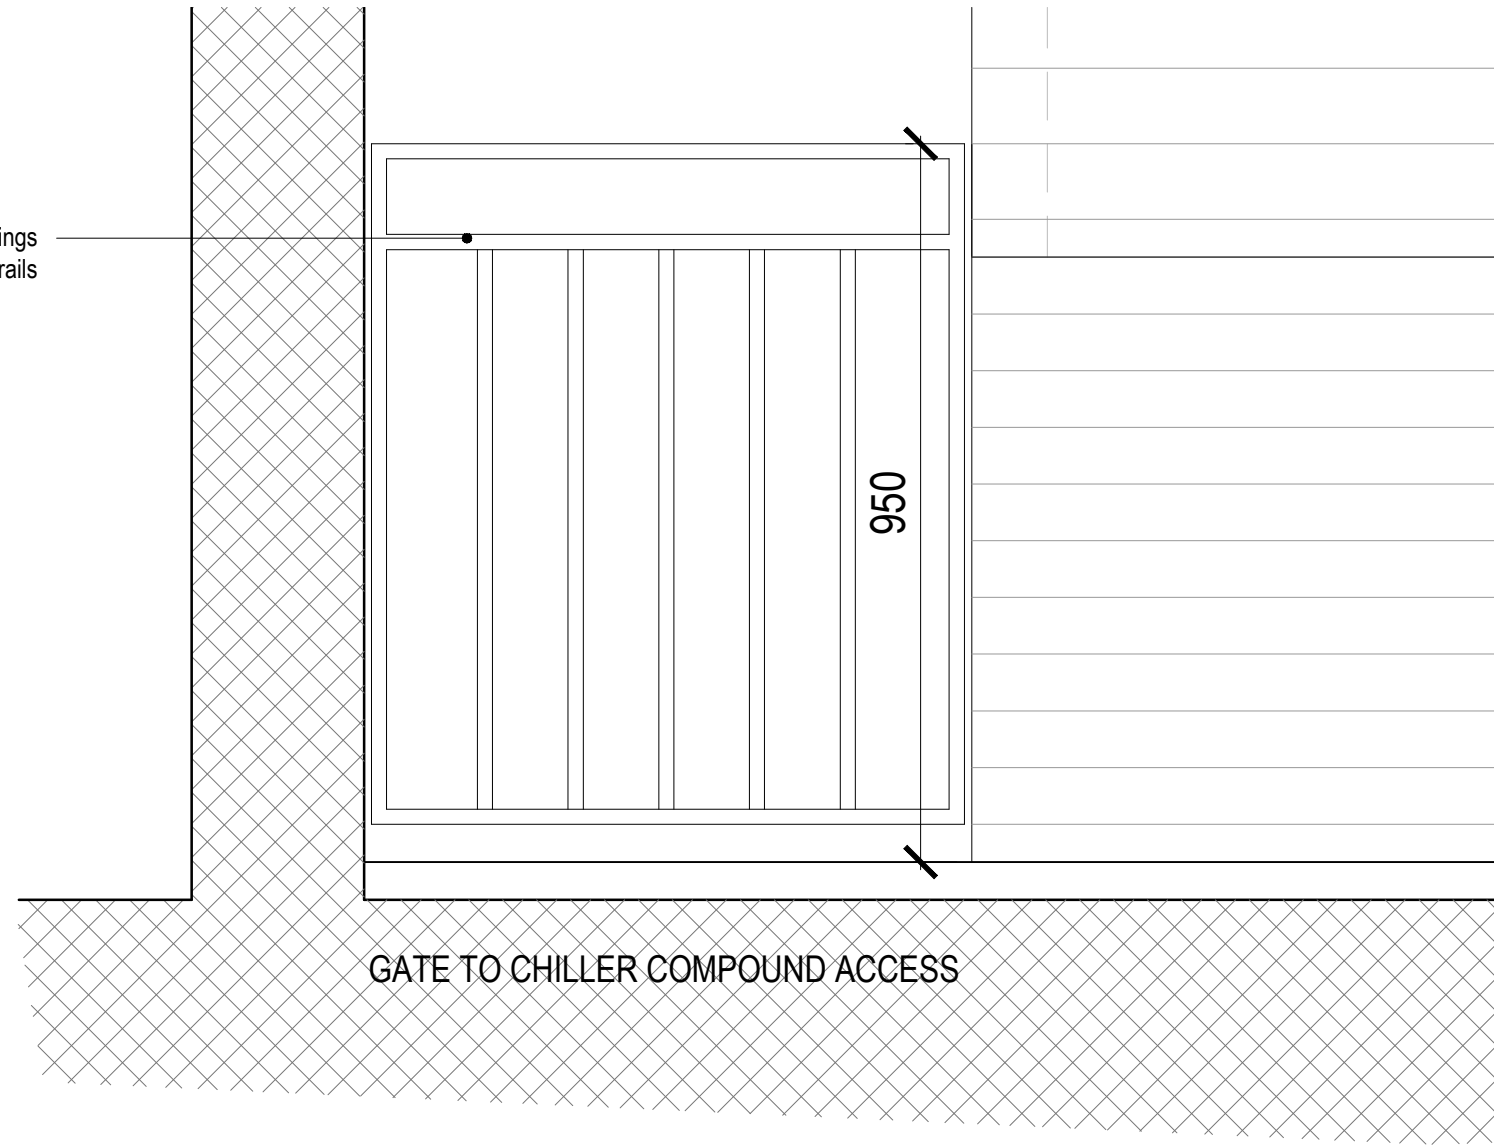

metal gate painted black to match existing railings
50mm flat bar steel frame with circular rails

GATE TO CHILLER COMPOUND ACCESS