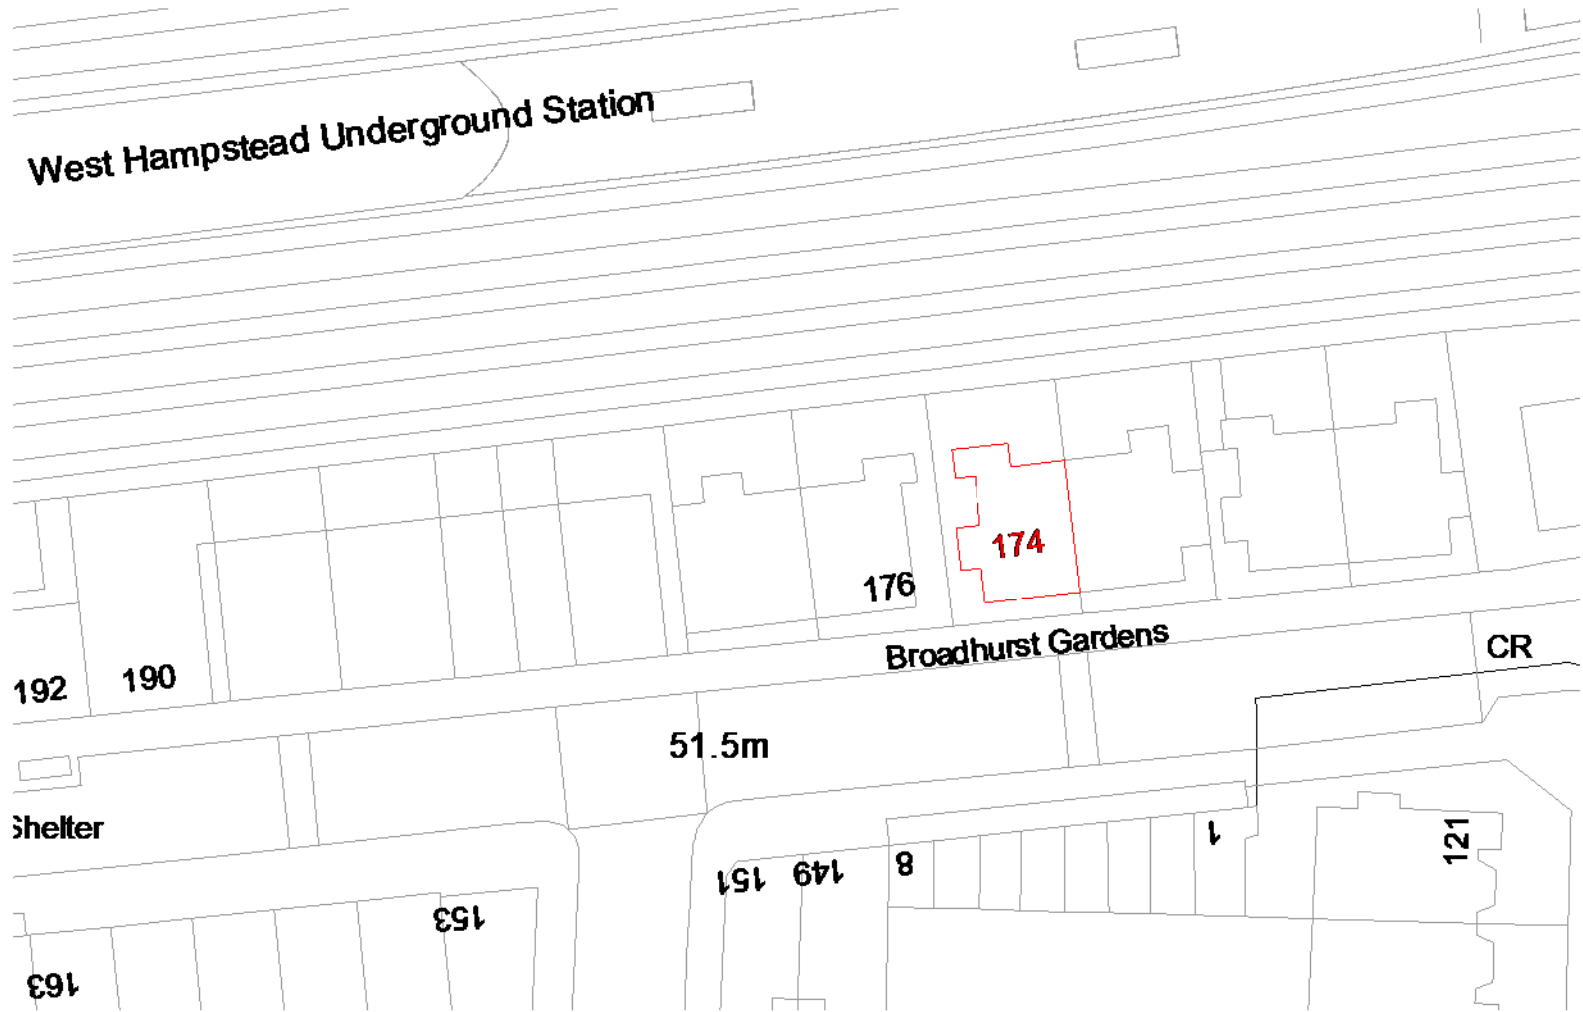

West Hampstead Underground Station

office@mkcreative.me.uk
22 Micklefield Way
Borehamwood
WD6 4LG

Client:
Linda Felton

Project:
Flat B, 174 Broadhurst Gardens

Drawing:
BLOCK PLAN

Scale: A4@ 1 : 500

Date: 11.11.2024

Status: FOR PLANNING

Drawing No. Rev.
FLAT B - 002 A1

VISUAL SCALE 1:500@A4