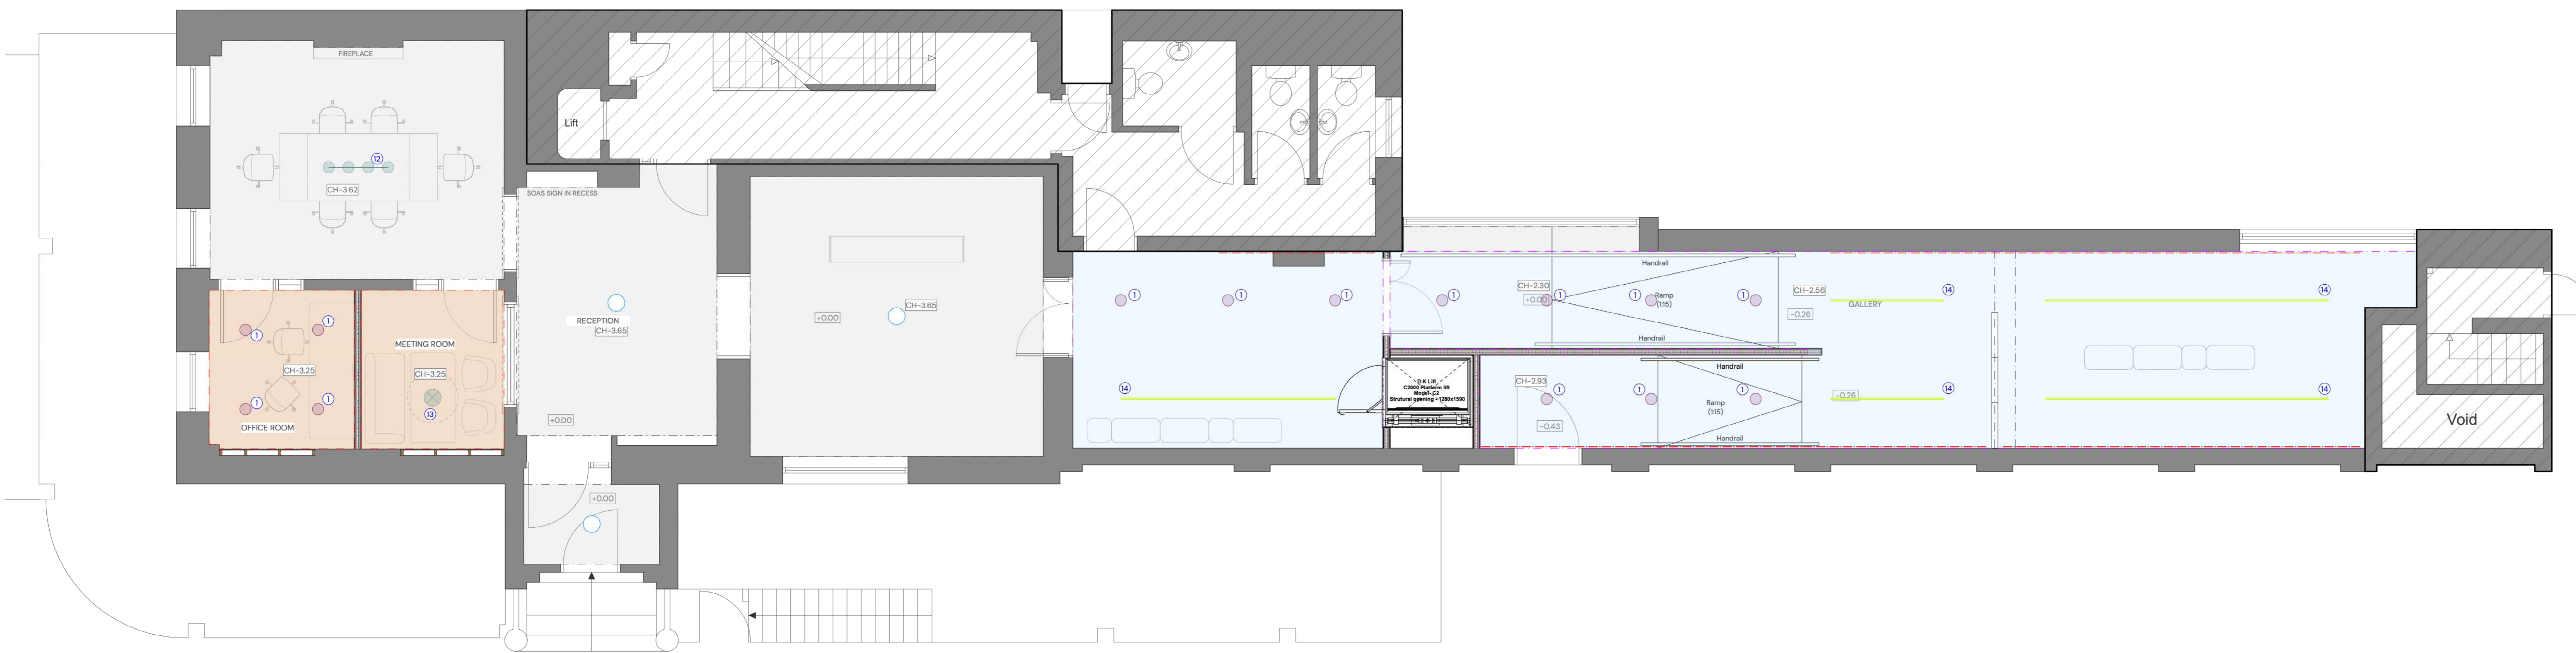

Lower Ground Floor Plan  
Scale: 1:50

Ground Floor Plan  
Scale: 1:50

- KEY**
- Out of Scope
- CEILING TYPE NOTES:**
- CEILING TYPE 1:** Suspended ceiling on metal framing on existing soffit. Dry Ceiling MF system and 2.2mm Rigstone B-10 acoustic ceiling board as M010 NBS clause.
  - CEILING TYPE 2:** Existing suspended ceiling to repair and redecorate with Dulux Trade Diamond Matt Emulsion paint as M010 NBS clause. Colour as Finishes Schedule.
  - CEILING TYPE 3:** Existing suspended ceiling. Replace existing plasterboard and redecorate with Dulux Trade Diamond Matt Emulsion paint as M010 NBS clause. Colour as Finishes Schedule.
  - CEILING TYPE 4:** Existing concrete ceiling to repair and fill the existing holes and redecorate with Dulux Trade Diamond Matt Emulsion paint as M010 NBS clause. Colour as Finishes Schedule.
  - Plasterboard bulkhead in ceiling required as specification.
  - New lightweight coving as ex/ux NBS Clause.
  - CH-???? Indicates ceiling height.
- NOTE: All new ceiling heights are subject to final approval on site and must be fully coordinated with distribution of services.
- LIGHTING KEY:**
- Existing lighting points in the ceiling
  - Proposed downlight
  - Proposed pendant
  - Proposed wall light
  - Proposed strip light under the wall mounted teapot cupboard
  - Proposed track lighting
- MECHANICAL AND ELECTRICAL NOTES:**
- For information relating to the mechanical and electrical work please refer to the Engineers package contained - Mechanical and Electrical Specification and Drawings. Please advise the CA if any discrepancies are identified between this drawing and M&E information.

**PROPOSED CEILING PLANS  
LOWER GROUND AND GROUND FLOOR**

WIP

Do not scale this drawing