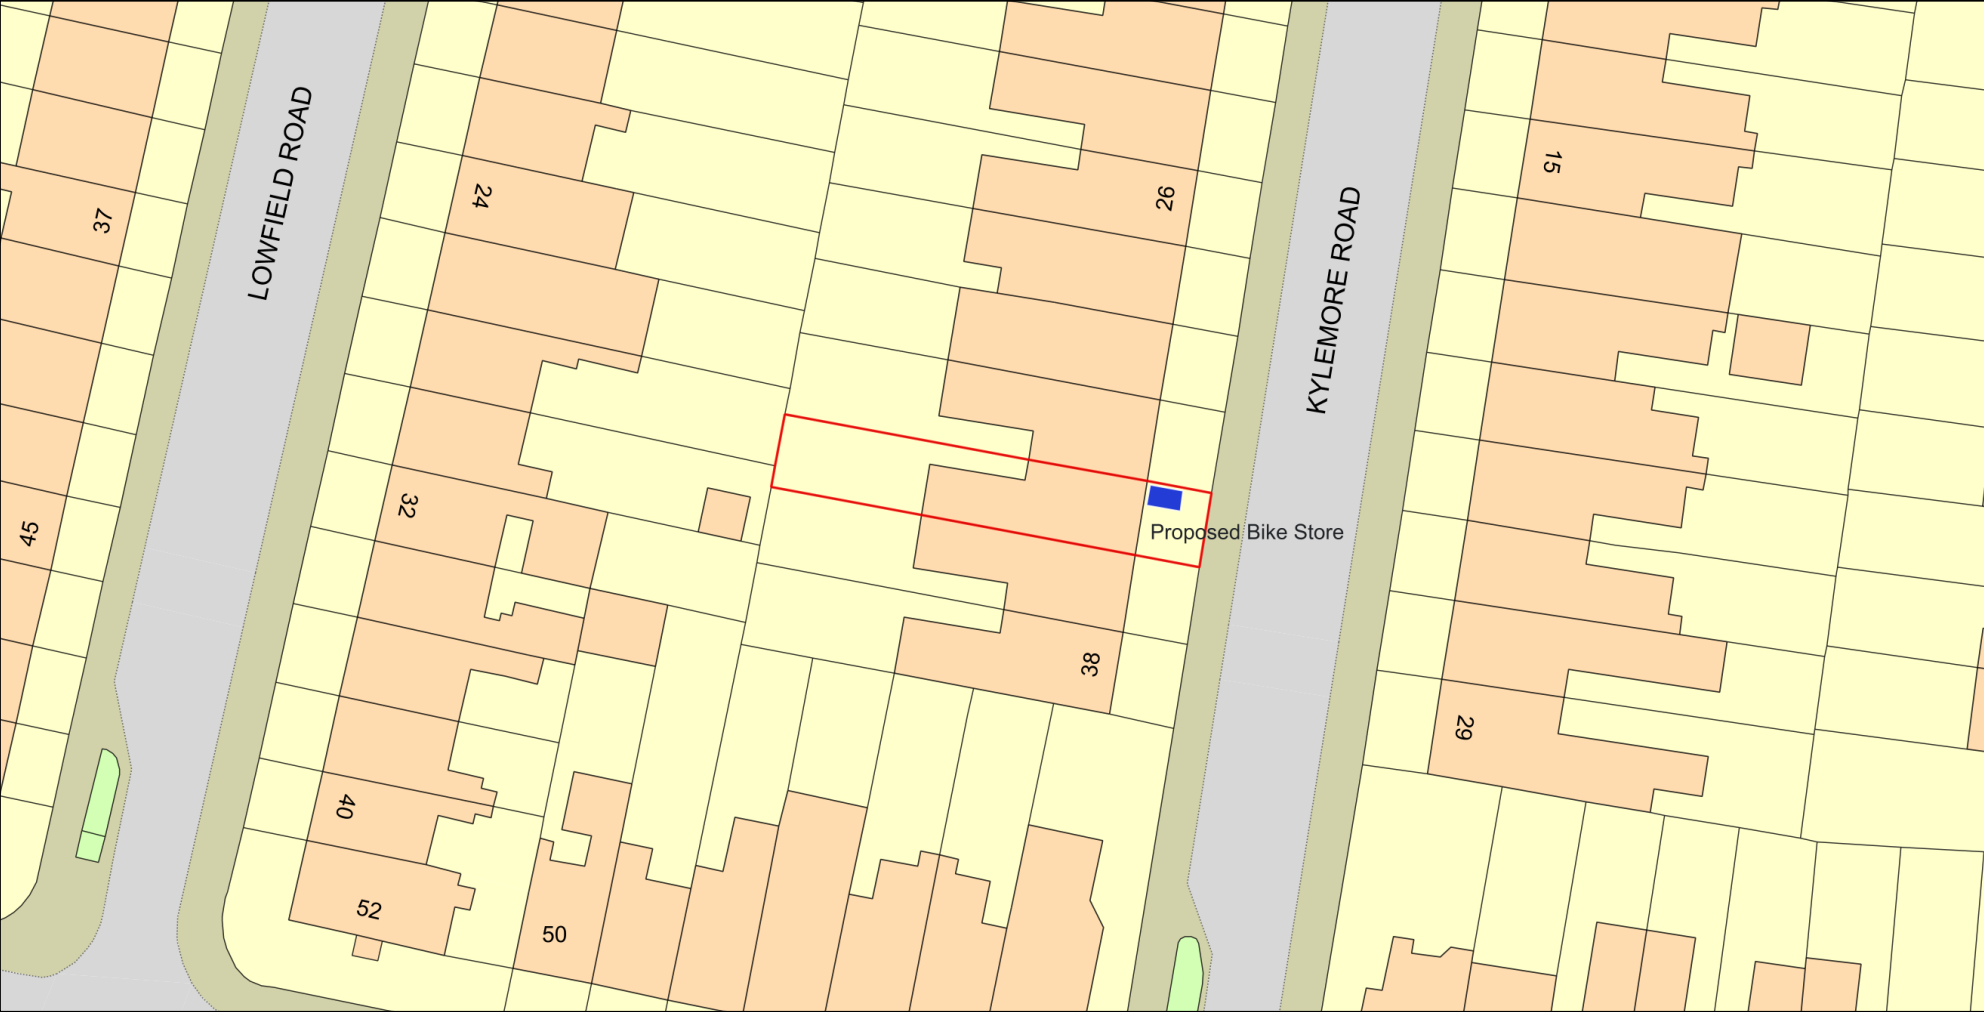

Site Plan

Plan Produced for: Pyramid Planning

Date Produced: 05 Nov 2024

Plan Reference Number: TQRQM24310125009166

Scale: 1:500 @ A4