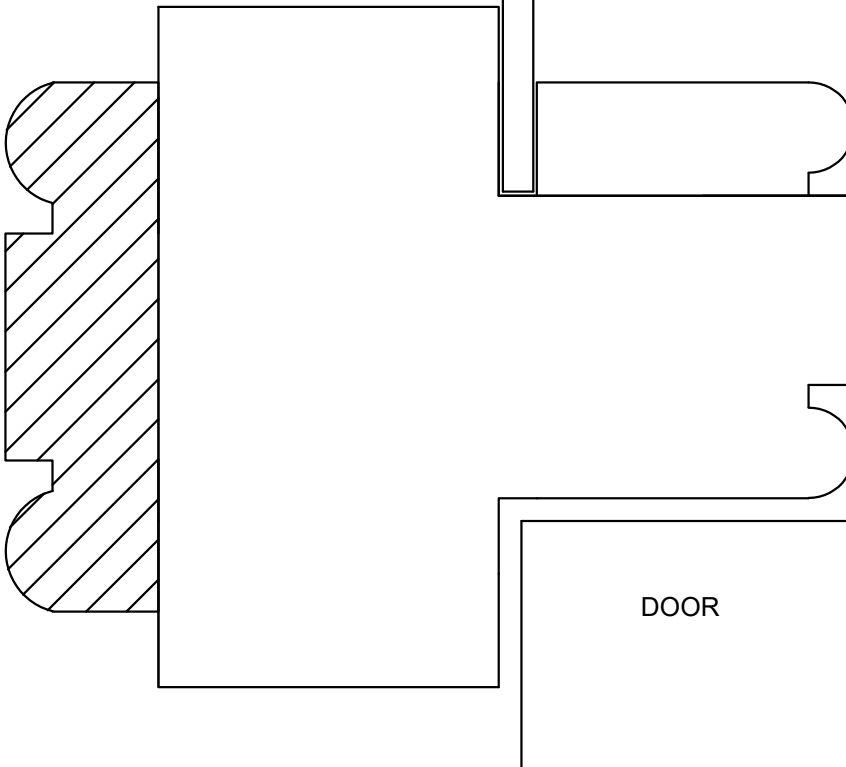

STAFF BEAD
HEAD & JAMBS

DOOR FRAME
105mm X 68mm

"STAFF" STYLE
GLAZING BEAD

APPLIED
"STAFF"
MOULDING

"STAFF" STYLE
GLAZING BEAD

DOOR

Title:

6 Parnell House, Streatham
Street, London WC1A 1JB

Created by:

Grzegorz Jasnoch

Date:

04.10.2024

Scale of sections:

1:1

Comments:

Fanlight - Transom + applied
frame decoration

Drawing number:
2/4

Paper size:

A4