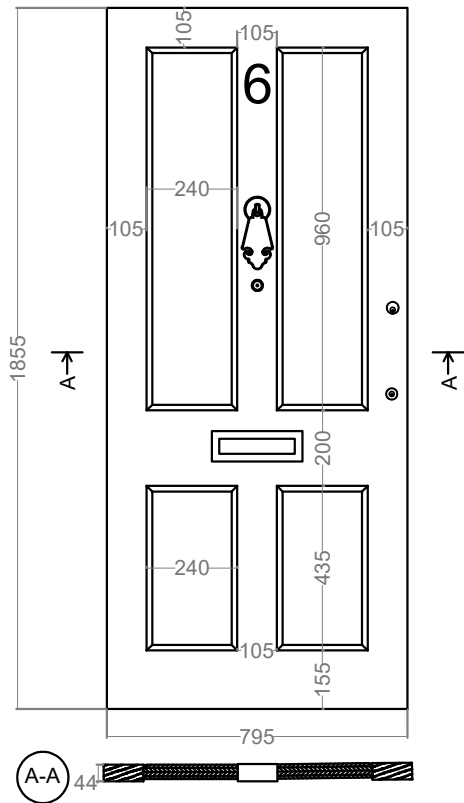

EXTERNAL VIEW

INTERNAL VIEW

Title:

6 Parnell House, Streatham  
Street, London WC1A 1JB

Created by:

Grzegorz Jasnoch

Date:

01.11.2024

Scale:

1:20

Comments:

O/A SIZE TO SUIT APERTURE

Drawing number:

1/4

Paper size:

A4