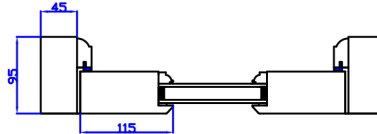

Outside View

D3 Entrance Door (Open inside)
 W 1045 H 3530
 Glass 4Toughen/16Argon/4Toughen TBC
 Glazing Bar Yes
 Spacer BLACK
 Tricker Vent N/A
 Timber SAPELI
 Colour RAL TBC
 Ironmongery TBC
 Multipoint Lock