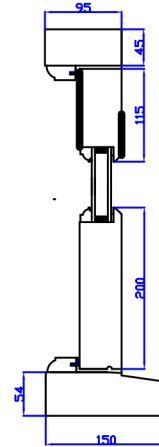

Outside View

D3 Entrance Door (Open inside)
 W 1045 H 3530
 Glass 4Toughen/16Argon/4Toughen TBC
 Glazing Bar Yes
 Spacer BLACK
 Tricker Vent N/A
 Timber SAPELI
 Colour RAL TBC
 Ironmongery TBC
 Multipoint Lock

REVISION A - 06/11/2024

11 Tomblin Mews SW16 5FR e: office@sashfactory.com w: www.sashfactory.com t: David 07958734495 t: Marcin 07947356380		
PROJECT 126 Boundary Road		
TITLE Entrance Door (FIX)		
DATE 27 September 2024	DRAW BY M.SZ	
SCALE N/A	NO. 03	