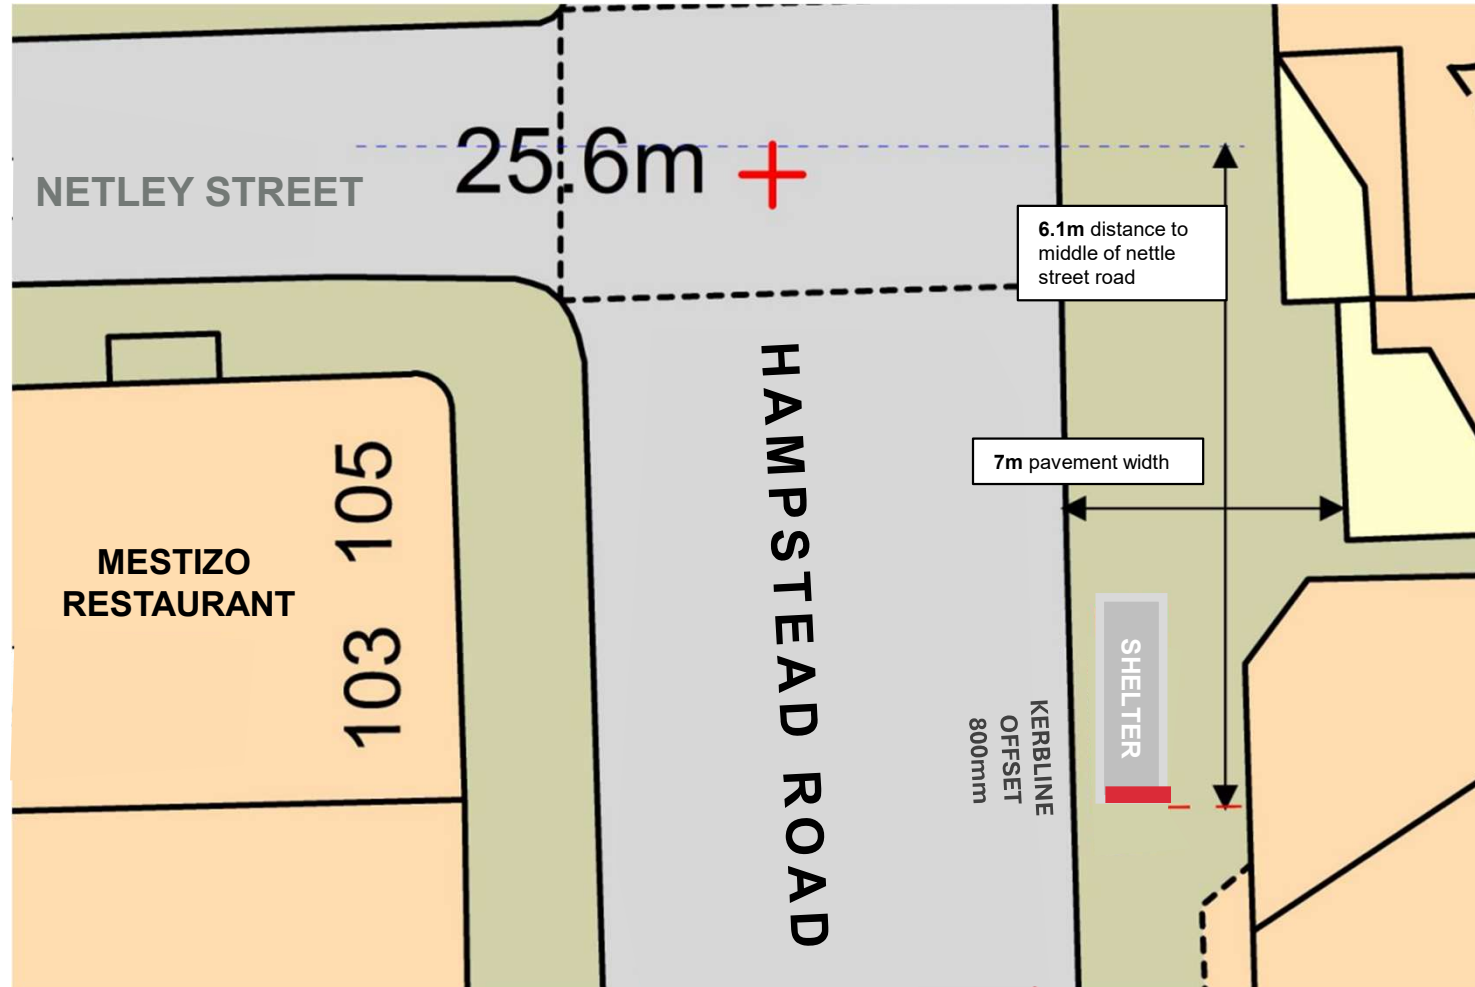

Northing:182605

 APPLICATION SITE

Scale 1:1250

Bus Shelter on HAMPSTEAD ROAD

NW1 3EL

Easting:529226

Northing:182605

0107/0319/02