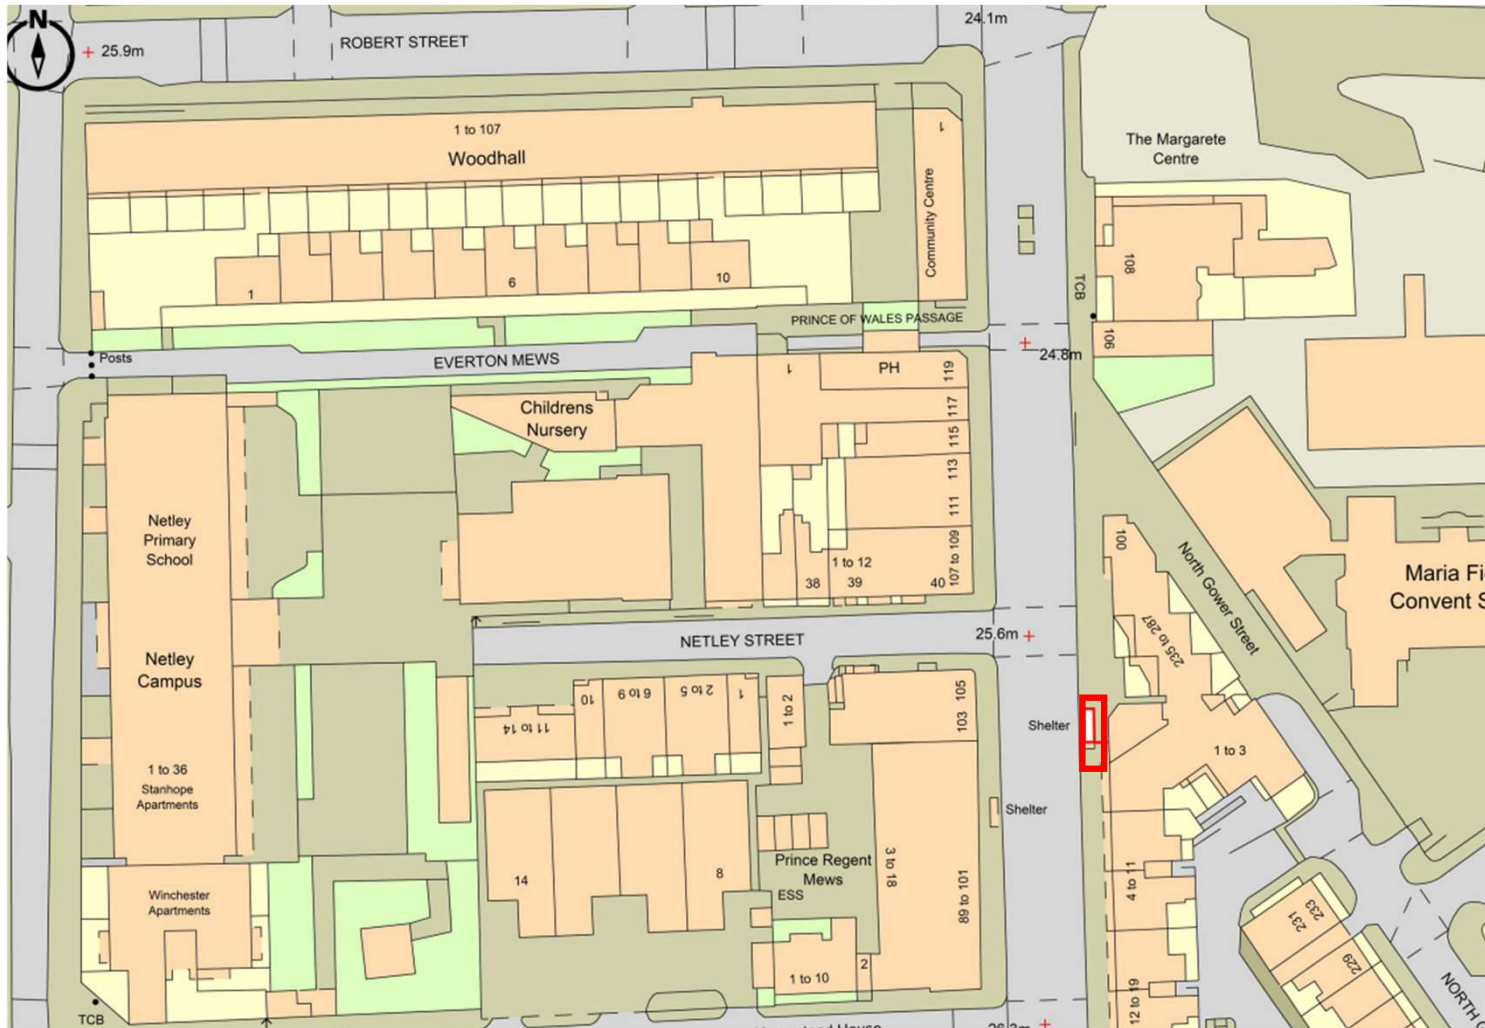

London Borough of Camden

Shelter Advertising Proposal

Bus Shelter Opp BUILDING 103

HAMPSTEAD ROAD, NW1 3EL

SITE PLAN & IMAGES

Bus Shelter on HAMPSTEAD ROAD

NW1 3EL

Easting:529226

Northing:182605

 APPLICATION SITE

Scale 1:1250

Bus Shelter on HAMPSTEAD ROAD

NW1 3EL

Easting:529226

Northing:182605

0107/0319/02