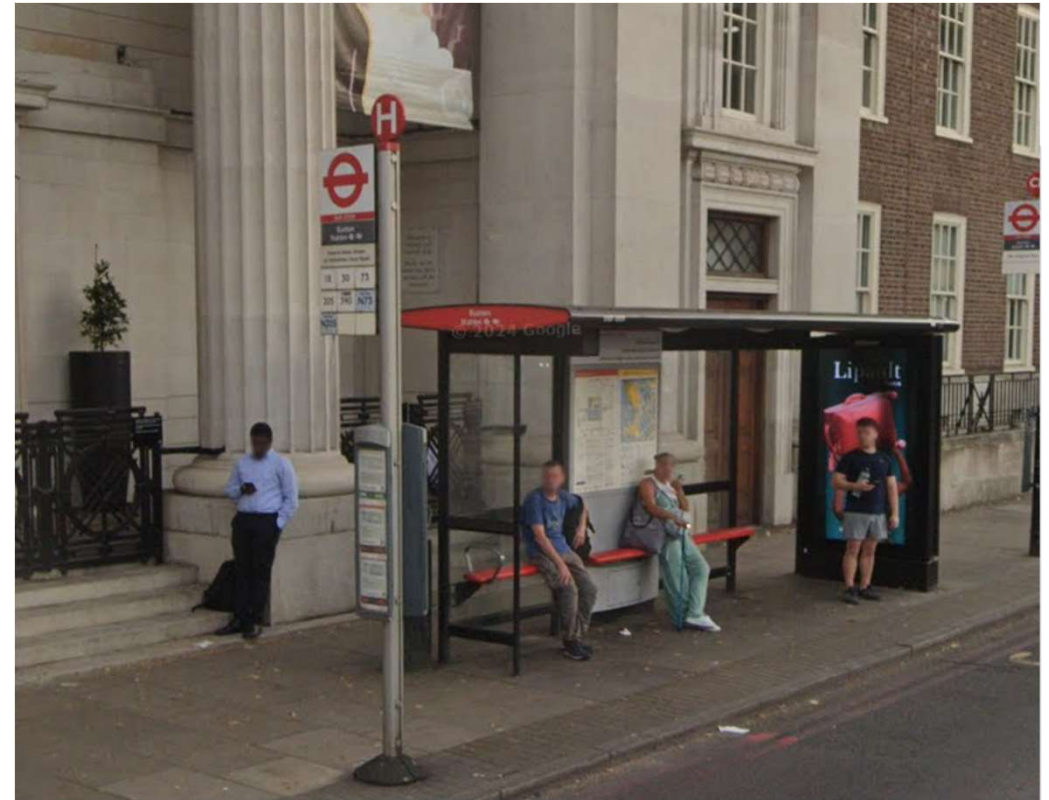

SITE IMAGES