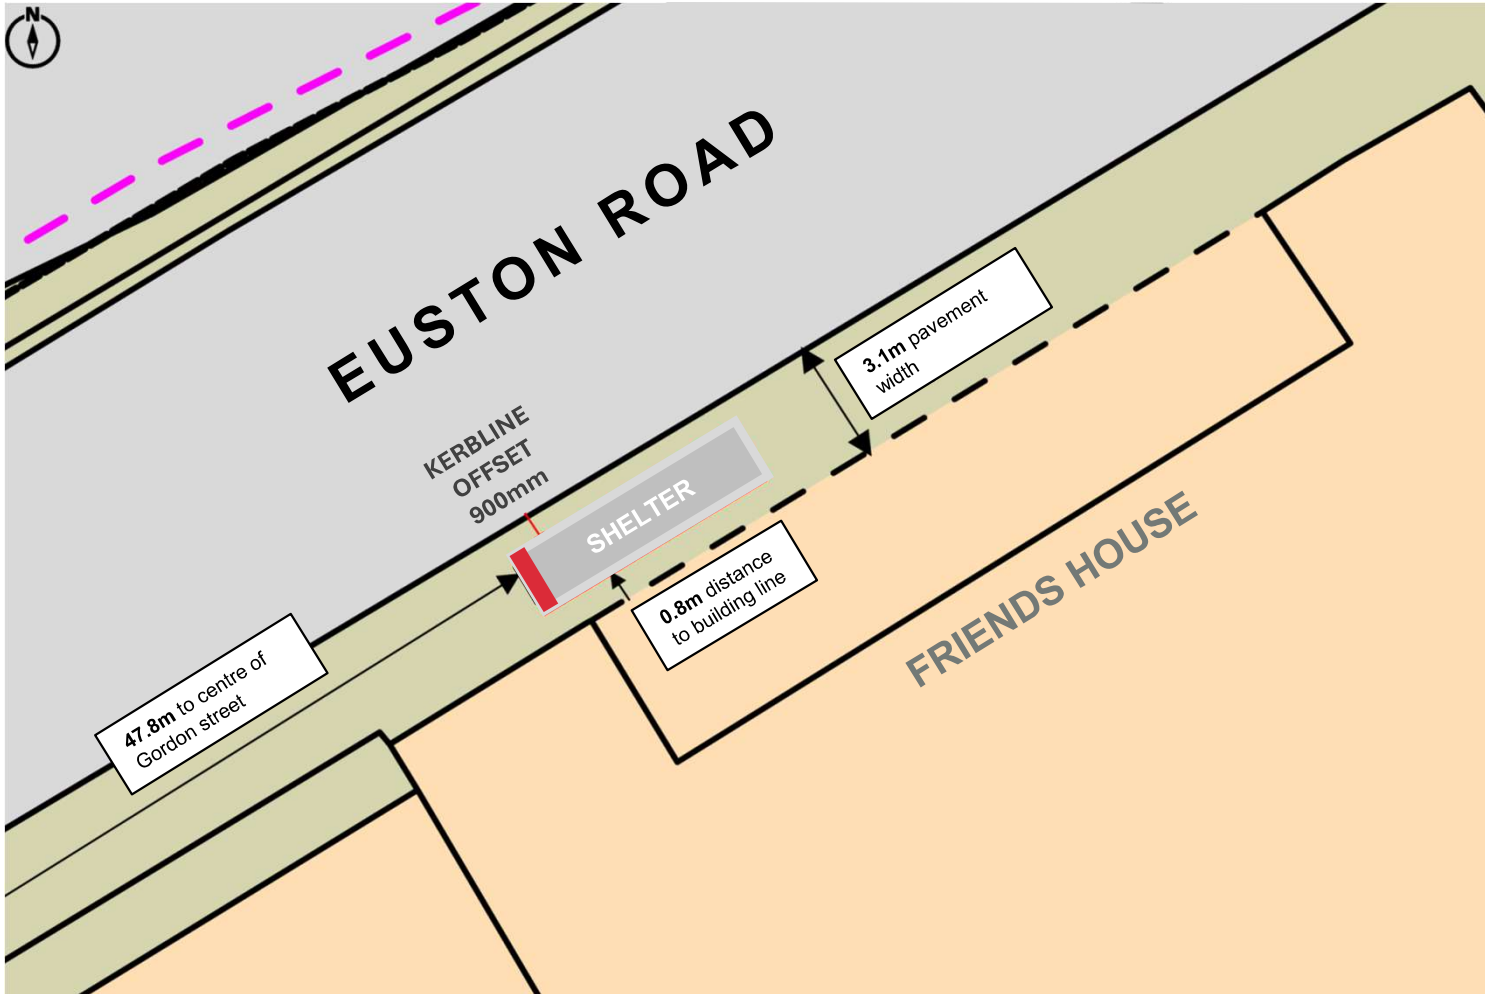

Northing:182491

 APPLICATION SITE

Scale 1:1250

JCDecaux

Bus Shelter on EUSTON ROAD

NW1 2BJ

Easting:529620

Northing:182491