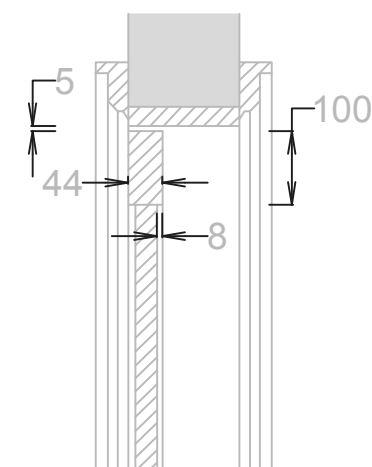

HOWARK

Howark Design Ltd.
The Courtyard, 4 Evelyn Road,
London,
W4 5 JL

t: +44 0 208 747 9346
e: info@howark-design.co.uk
www.howark-design.co.uk

This drawing is a design intent document -
Dimensions are indicative - All door sizes to be
taken on site
Proportions to be checked against existing doors

SIMPLE 6 PANEL DOOR DETAIL
ELEVATION

SIMPLE 6 PANEL DOOR DETAIL
PLAN

INDICATIVE SKIRTING

SIMPLE 6 PANEL DOOR DETAIL
SECTION

PROJECT: 034
DESCRIPTION: Internal Doors

DOCUMENT TYPE: Design Intent

DWG. No:

SCALE: 1/10 @ A3