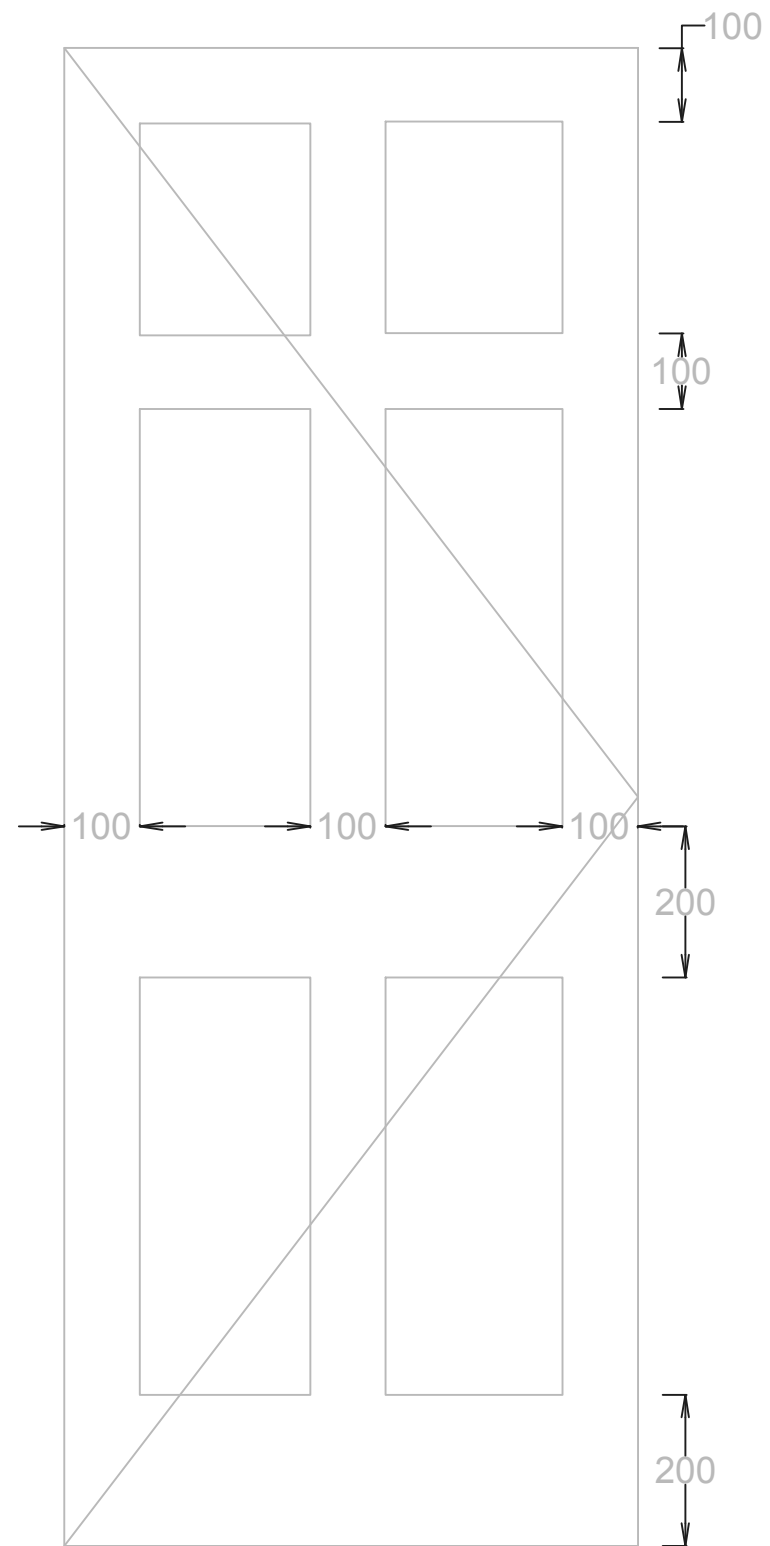

HOWARK

Howark Design Ltd.
The Courtyard, 4 Evelyn Road,
London,
W4 5 JL

t: +44 0 208 747 9346
e: info@howark-design.co.uk
www.howark-design.co.uk

This drawing is a design intent document -
Dimensions are indicative - All door sizes to be
taken on site
Proportions to be checked against existing doors

SIMPLE 6 PANEL DOOR DETAIL
ELEVATION

SIMPLE 6 PANEL DOOR DETAIL
PLAN

INDICATIVE SKIRTING

SIMPLE 6 PANEL DOOR DETAIL
SECTION

PROJECT: 034
DESCRIPTION: Internal Doors

DOCUMENT TYPE: Design Intent

DWG. No:

SCALE: 1/10 @ A3