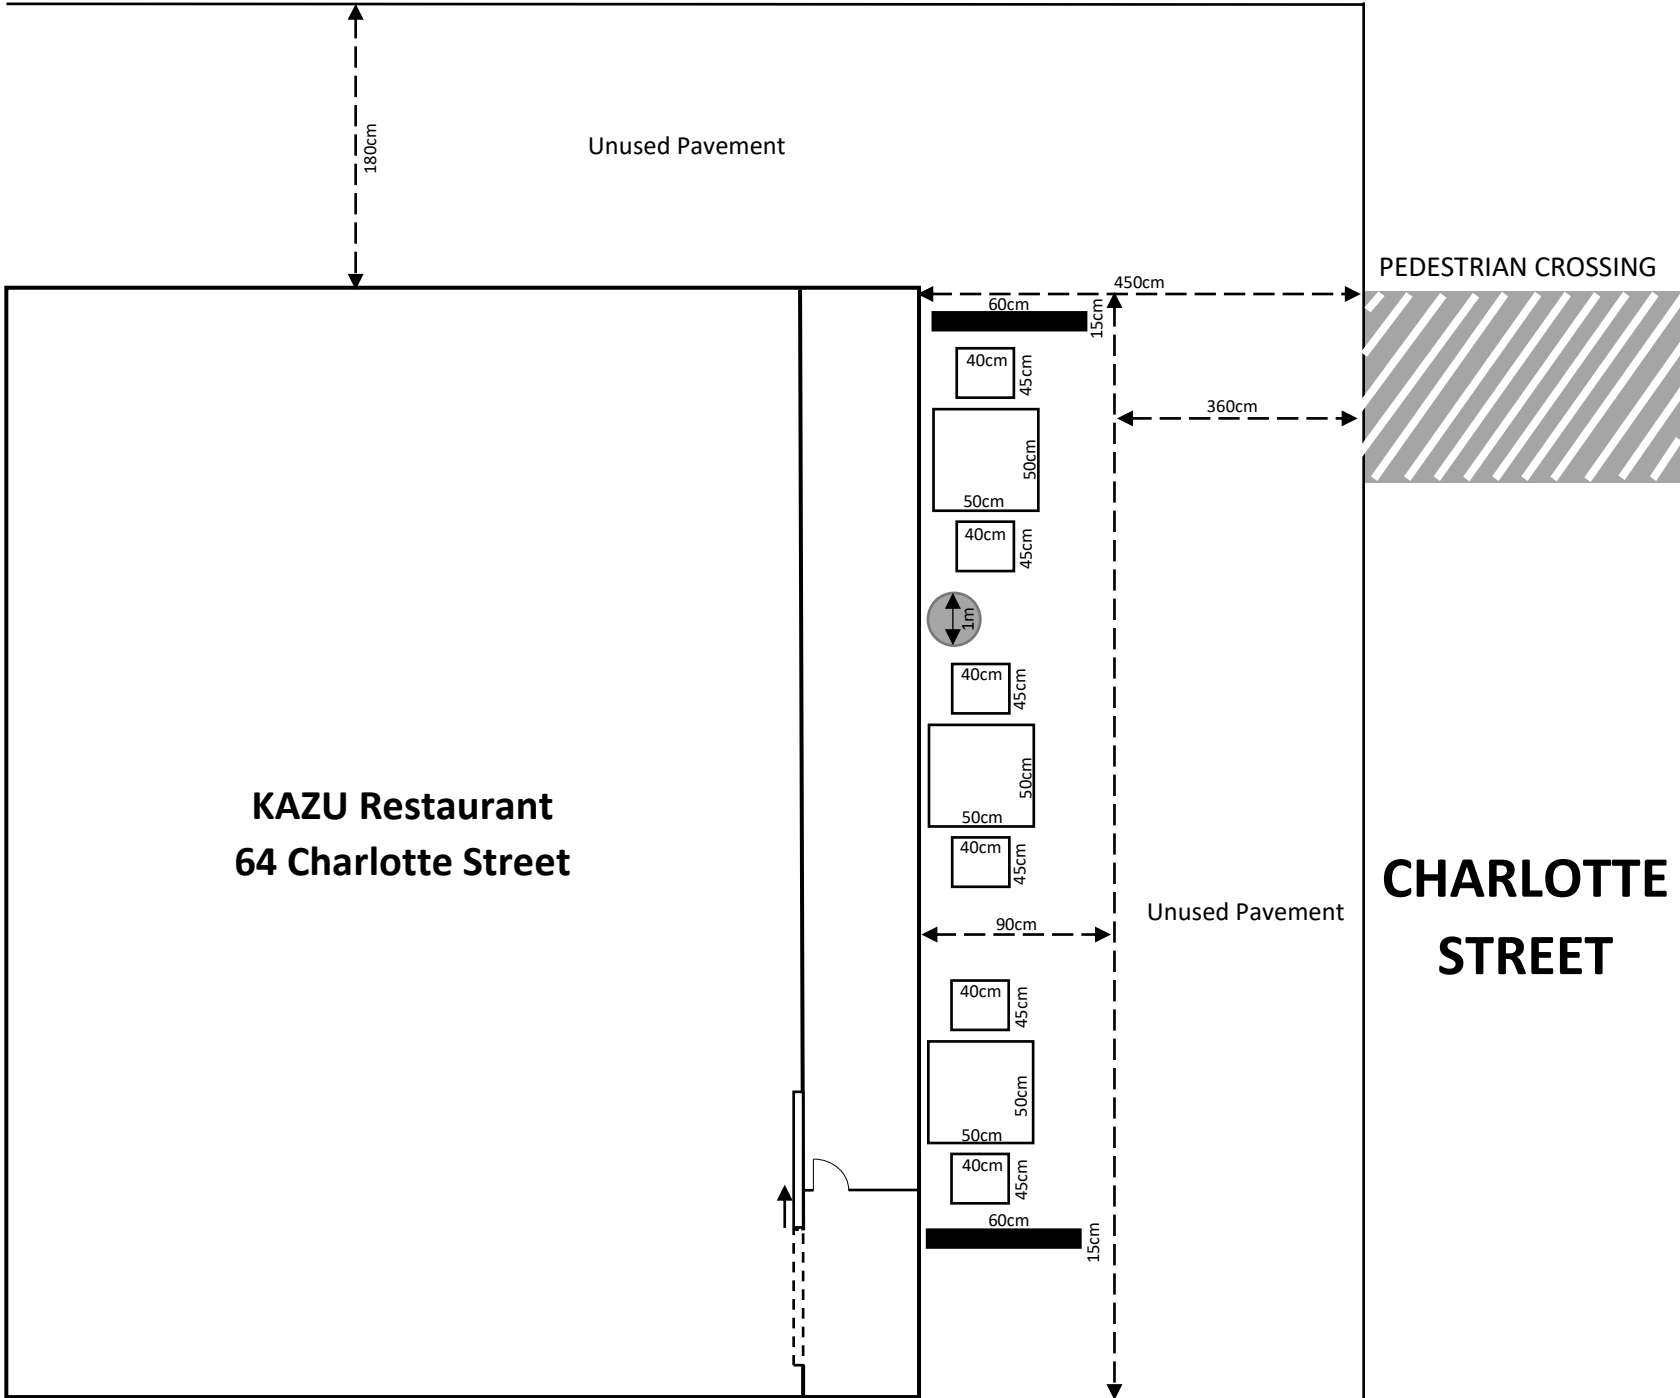

TOTTENHAM STREET

Measurements:

- Tables: 50cm x 50cm
- Chairs: 40cm x 45cm
- Barriers: 60cm x 15cm
- Umbrella: 1m diameter