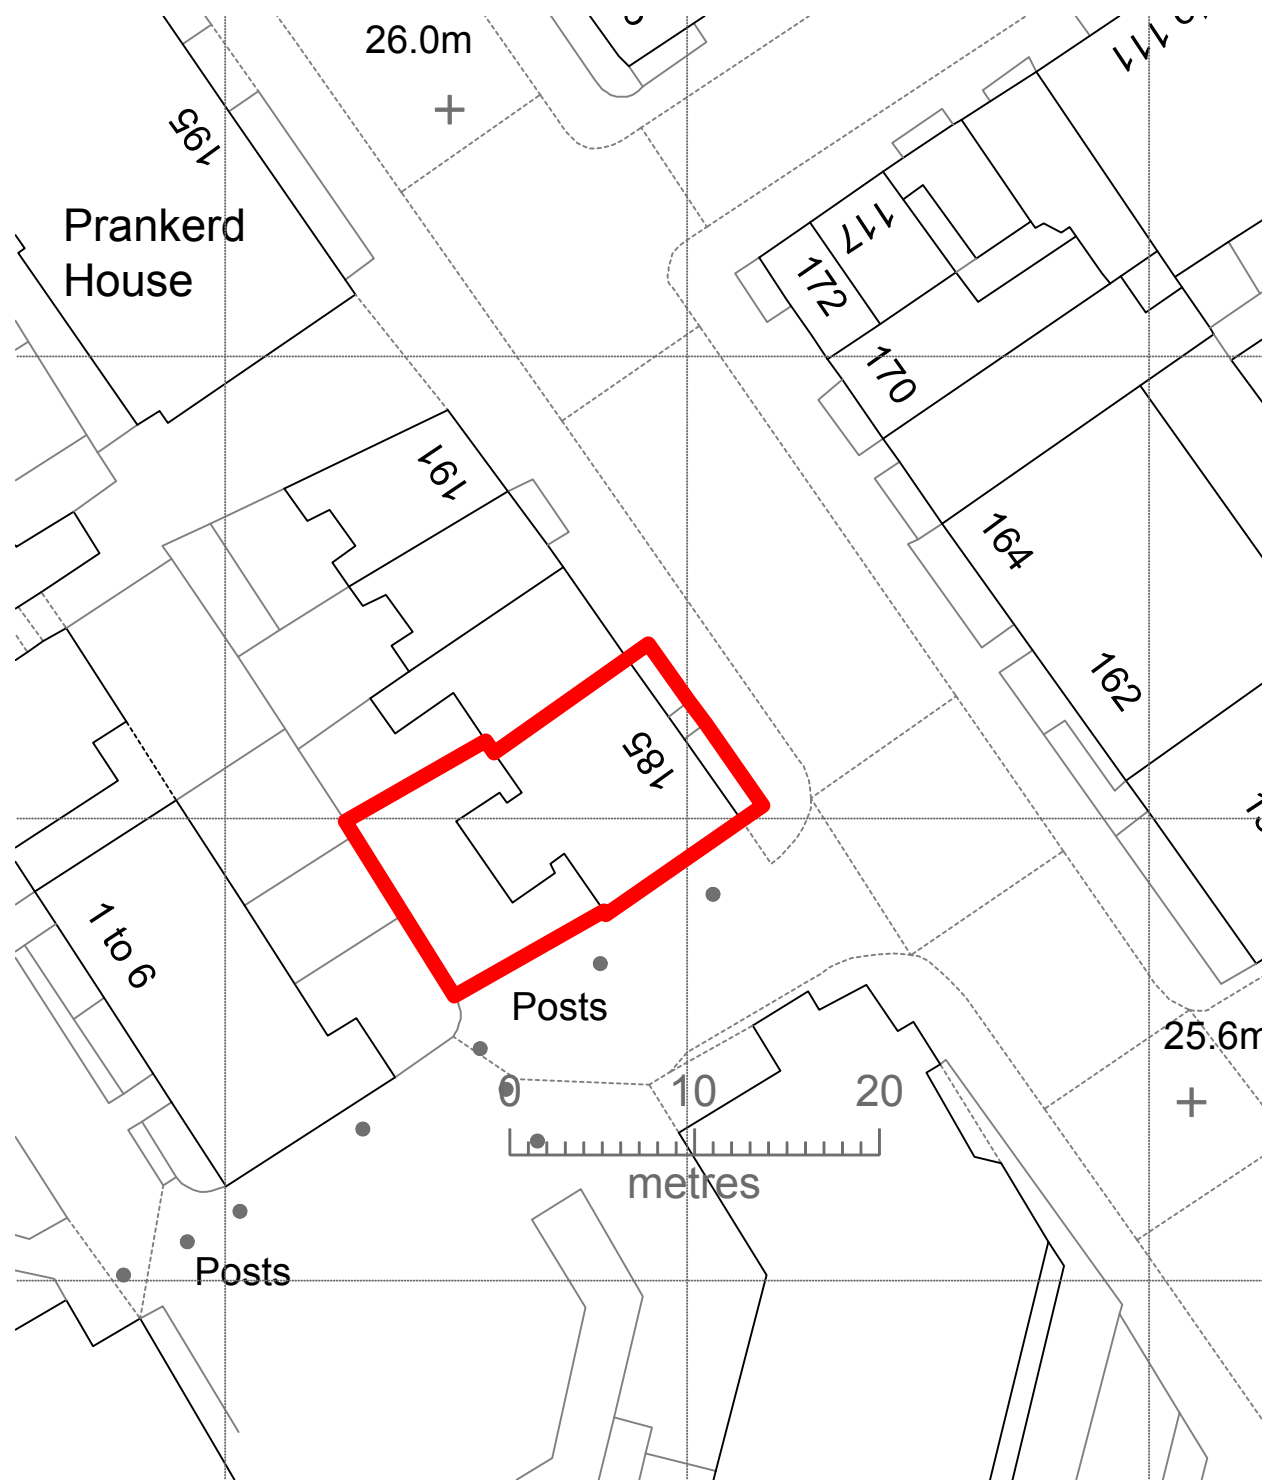

Site Block Plan 1:500

Status **Site Location**

JGPS | architecture
Hangar 1
Redhill Aerodrome
Kings Mill Lane, Redhill RH1 5JY

183 -185, North Gower Street NW1 2NJ

Title **Site Location and Block Plan**

Scale	1:1250, 1:500 @A3	Drawn	AW
Date	Sept 2024	Checked	
Dwg. no.	JGPS/NGS/183/001	Rev.