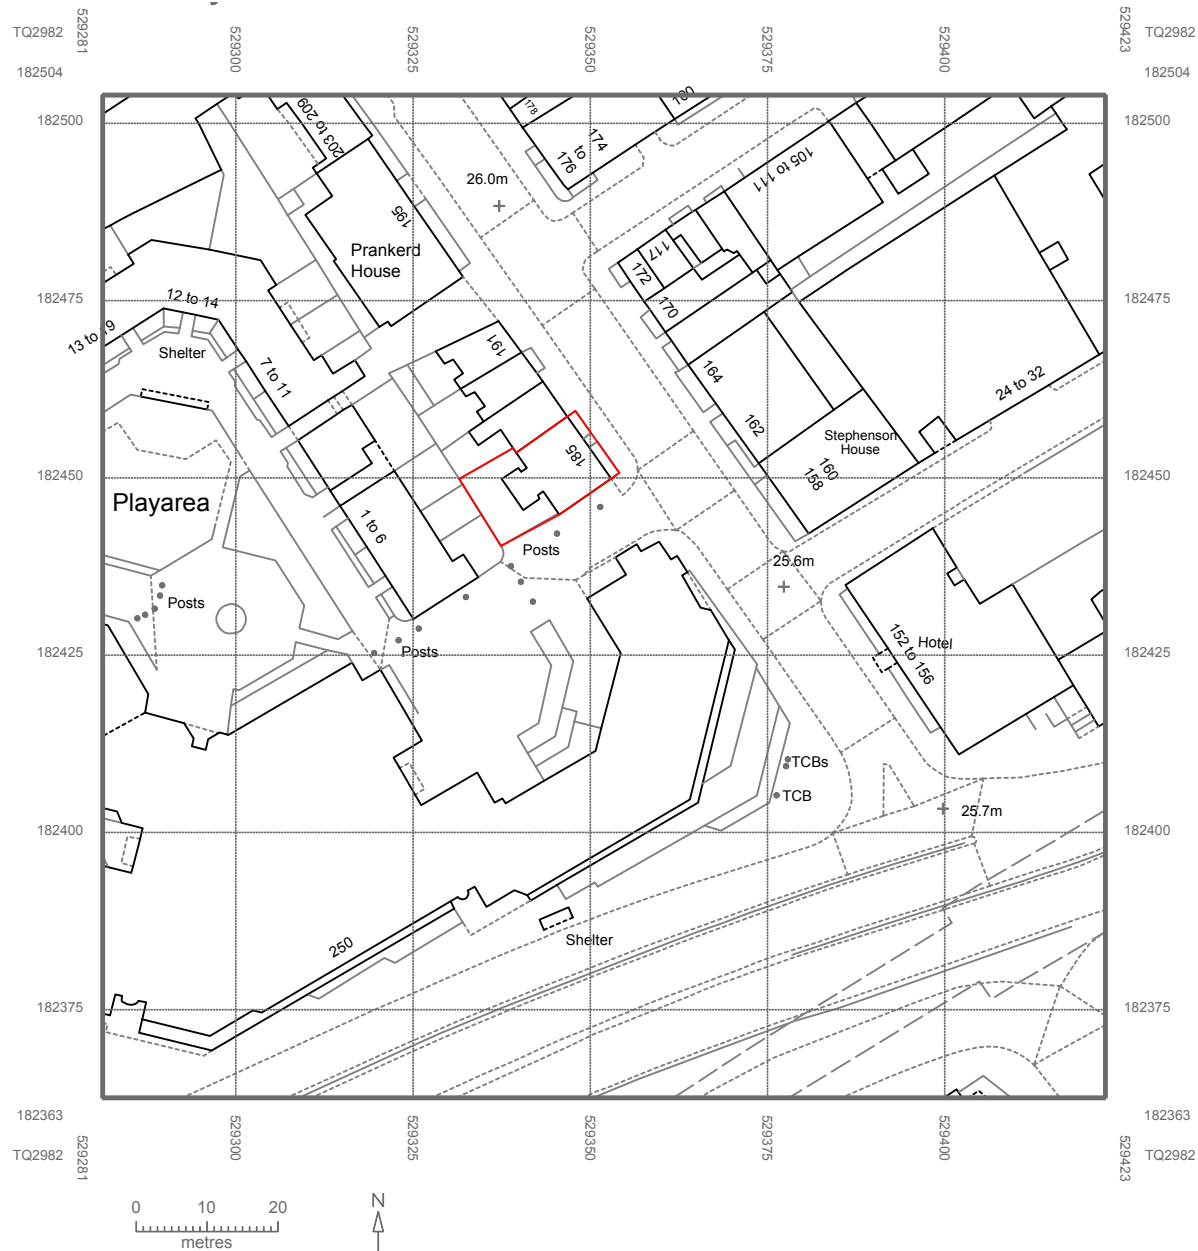

Notes: All works on boundaries to be subject to Party Wall Awards with adjoining neighbours.

All dimensions are approximate and should be checked on site

Site Location 1:1250