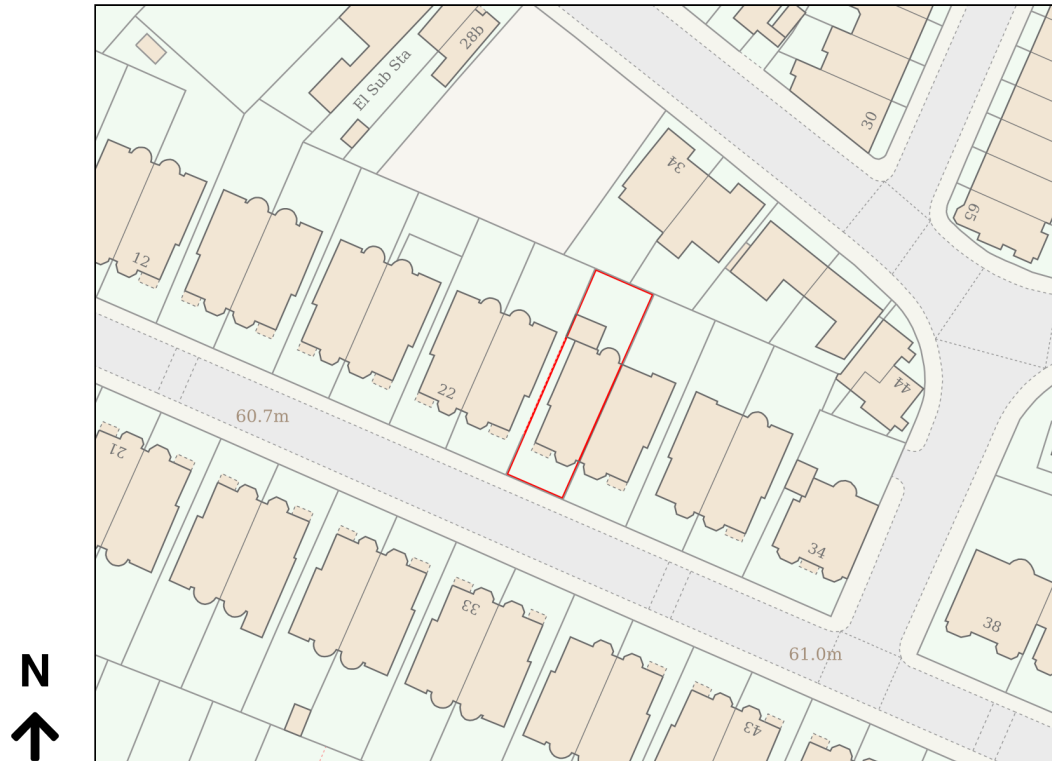

Location Plan

Site Address: Flat A, 26, Belsize Park Gardens, London, NW3 4LH

Date Produced: 31-Oct-2024

Scale: 1:1250 @A4

Planning Portal Reference: PP-13507359v1