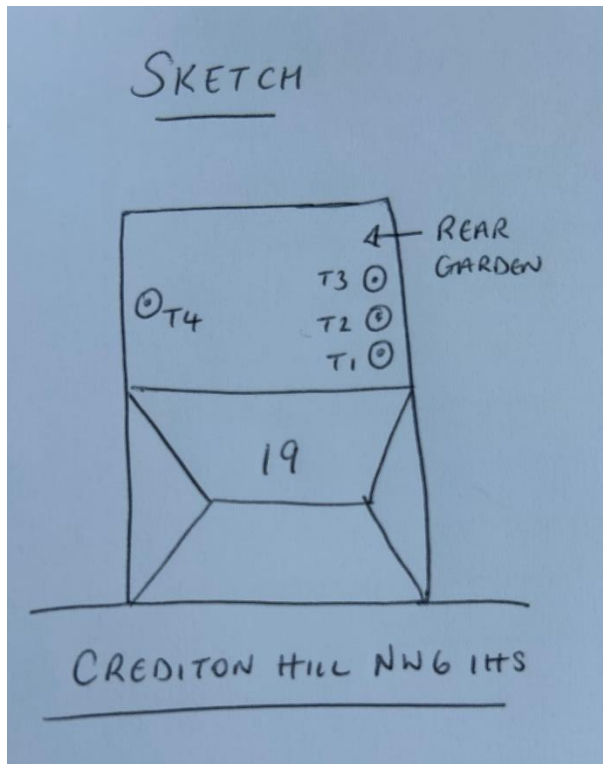

19 Crediton Hill NW6 1HS

T1: Cherry (5m): Fell due to it being a poor specimen

T2: Cherry (5m): Fell due to it being a poor specimen

T3: Apple (5m): Fell due to it being a poor specimen

T4: Apple (5m): Fell due to it being a poor specimen