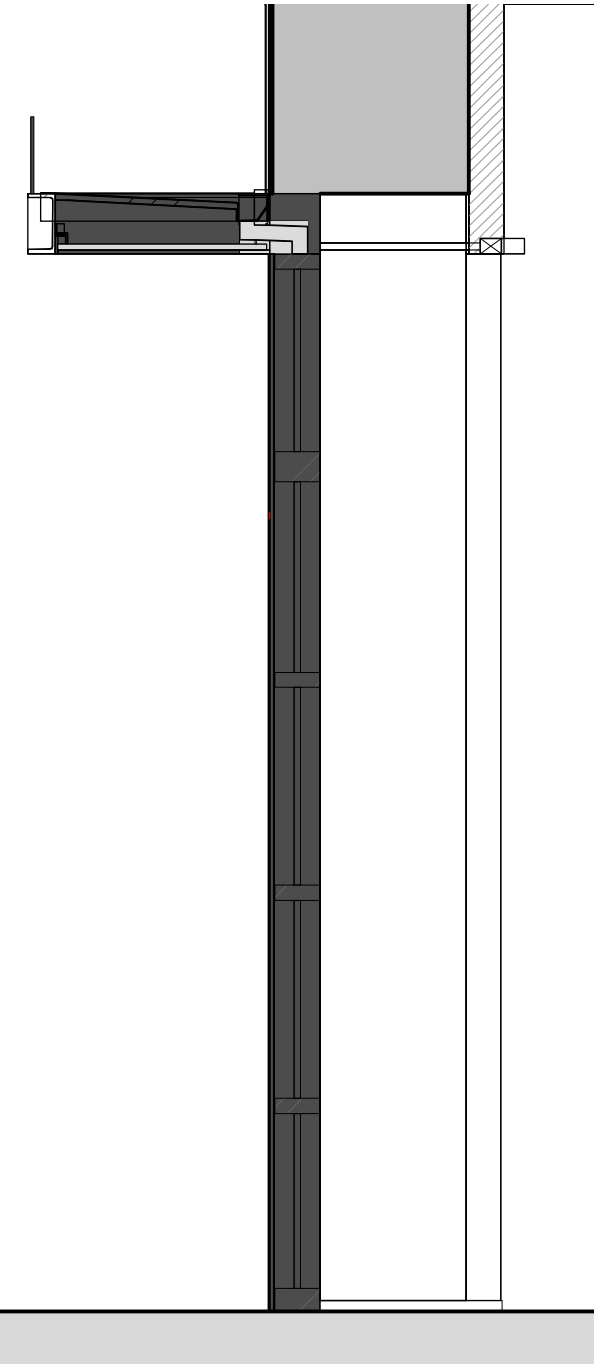

Elevation
1 : 25 @ A3

Section
1 : 25 @ A3

REV	Date	Comment
P1	28/10/2024	Issued for advertising consent application

Drawing Name:
External Signage - Existing

Drawing No. **MK_075_80_401** Rev. **P1**
© Marsh Keene Limited. Do not scale from this drawing. All dimensions to be checked on site. Any discrepancies to be reported to the architect.

Status: **Planning** Issue Date: 28/10/2024 Scale: 1:25 @ A3 Drawn By: **JM**

Project Name: **Thames & Hudson** Project Address: 6-24 Britannia St, London, WC1X 9JD Project No.: **075**