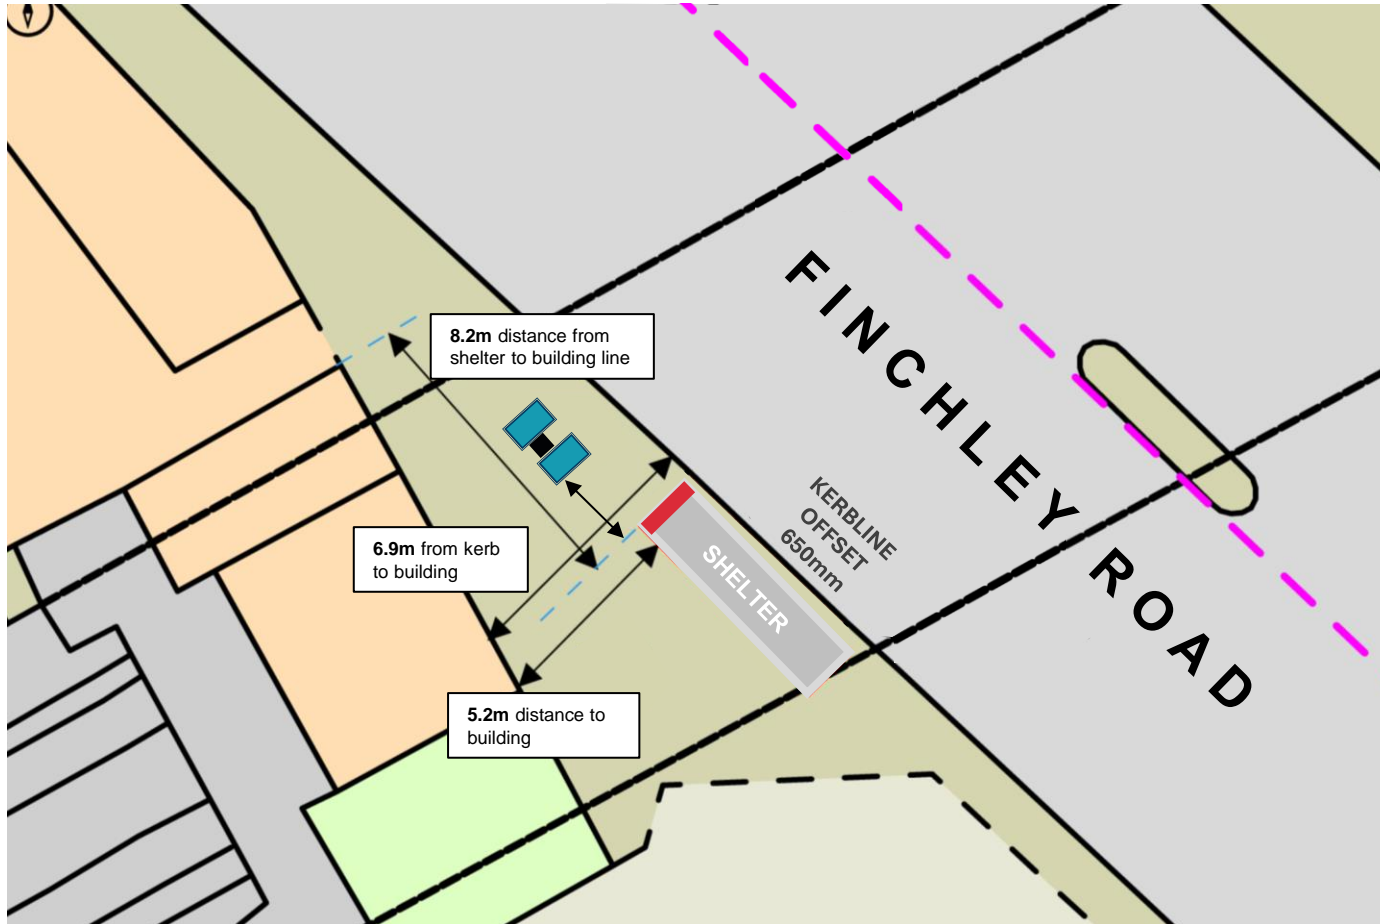

Bus Shelter on FINCHLEY ROAD

NW3 6EN

Easting:526078

Northing:185051

- SHELTER Bus Shelter
- Bin
- Electric cabinet