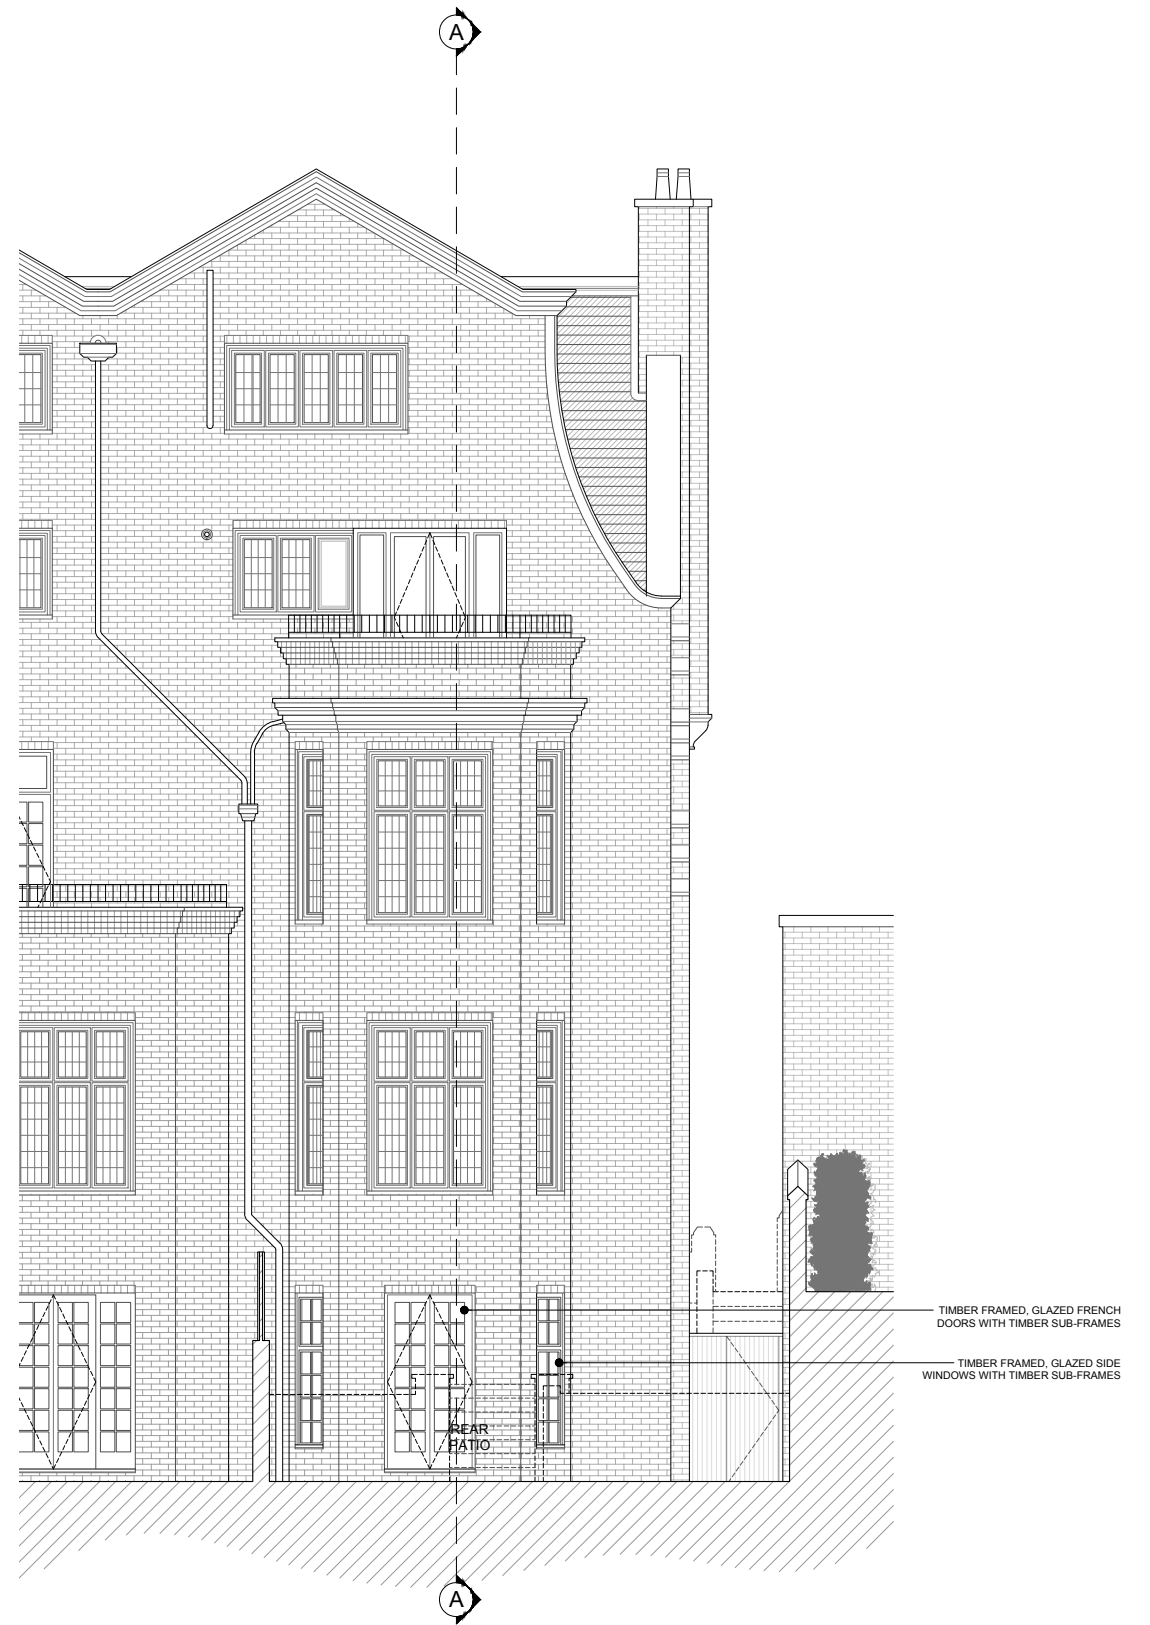

FRONT ELEVATION

REAR ELEVATION

EXISTING ELEVATIONS 01 1:100 / A3

-	-	-	-	-	-
-	-	-	-	-	-
-	-	-	-	-	-
-	-	-	-	-	-

NOT FOR THE PURPOSE OF CONSTRUCTION

© AMBIENT STUDIO LTD. Do not scale, only figure dimensions are to be used. If in doubt ask. All dimensions are in mm unless otherwise noted and are to be checked on site.

0107 - 39 ETON AVENUE / FLAT 01 - B	Drawing	0107-00-EX-301	Revision	R3-01
EXISTING ELEVATIONS 01	Issue Date	14.10.2024	Scale	1:100 A3
STAGE 03	Drawn	MR	Checked	MR