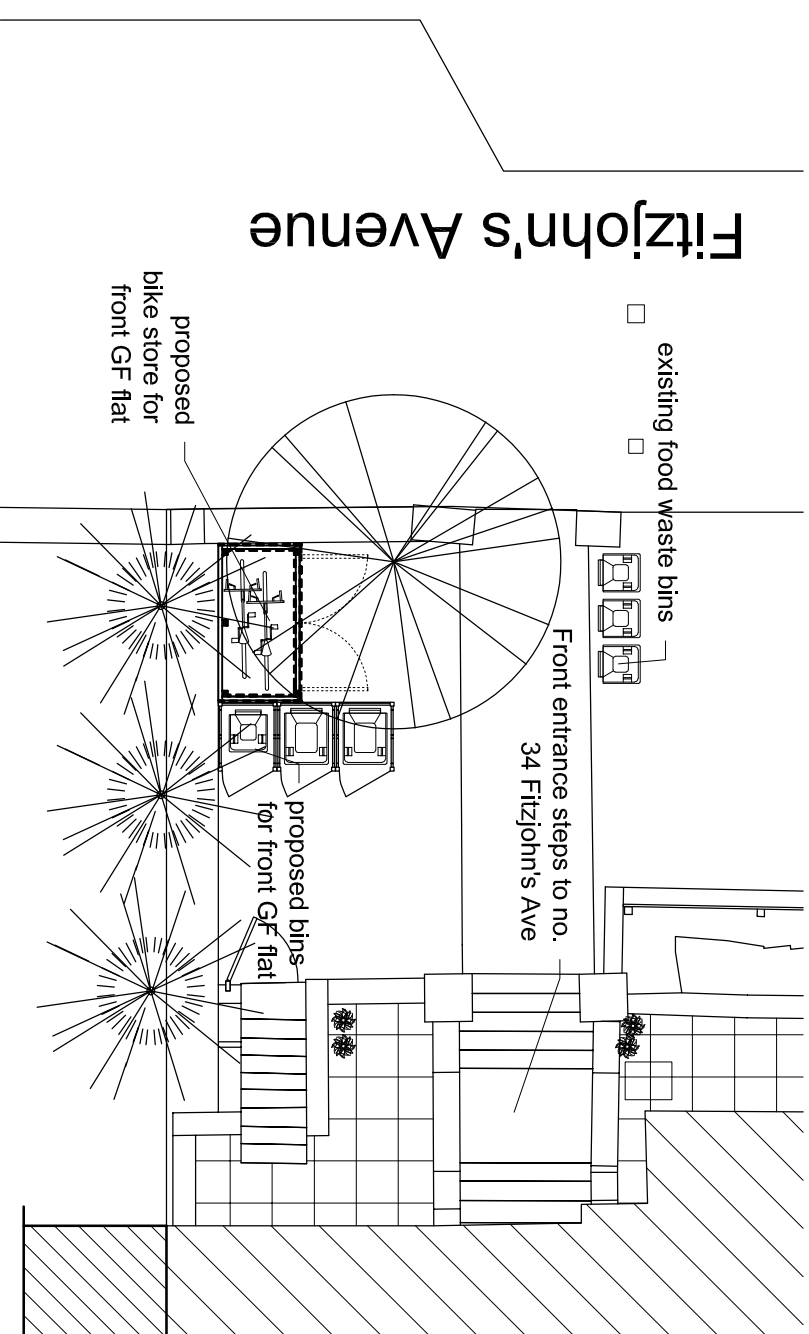

NOTE: All dimensions to be checked on site.

BIKE STORE

REV

Scale: 1:25, 1:100 @ A3
Landscape
Date: 13.08.2024
Drawn: AU

Job
34 Fitzjohn's Avenue
London, NW3 5NB

Drawing No.
05/1134/PLAN/200.

LOCATION OF BIKE STORE