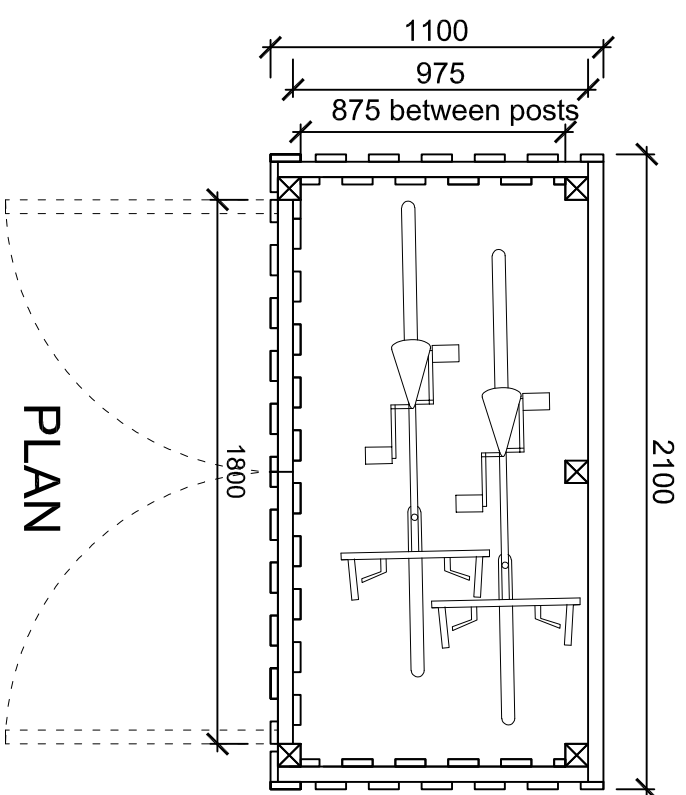

NOTE: All dimensions to be checked on site.

BIKE STORE

REV

Scale: 1:25, 1:100 @ A3
Landscape
Date: 13.08.2024
Drawn: AU

Job
34 Fitzjohn's Avenue
London, NW3 5NB

Drawing No.
05/1134/PLAN/200.

LOCATION OF BIKE STORE