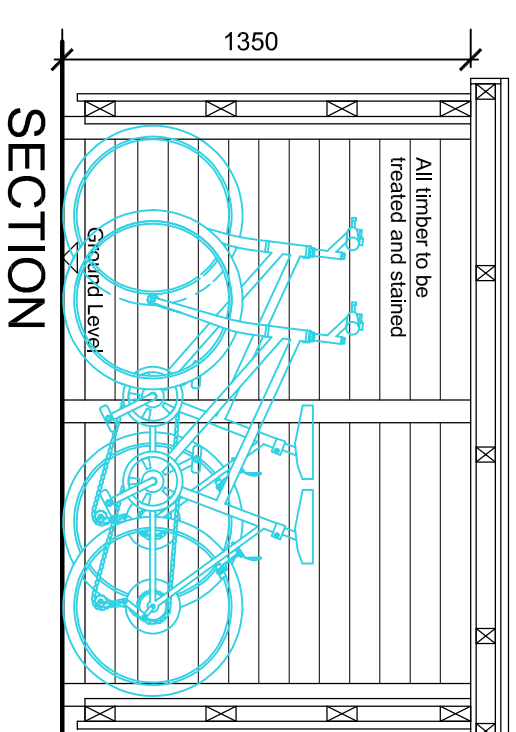

NOTE: All dimensions to be checked on site.

BIKE STORE

REV

Scale: 1:25, 1:100 @ A3
Landscape
Date: 13.08.2024
Drawn: AU

Job
34 Fitzjohn's Avenue
London, NW3 5NB

Drawing No.
05/1134/PLAN/200.

LOCATION OF BIKE STORE