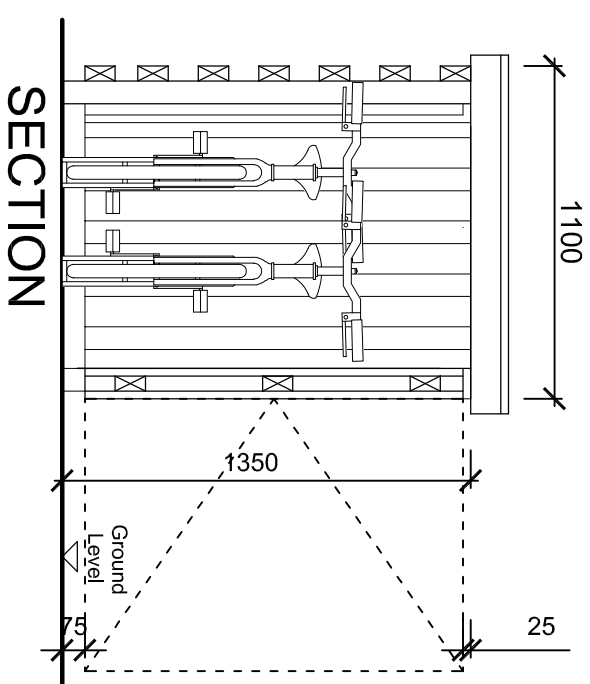

NOTE: All dimensions to be checked on site.

BIKE STORE

REV

Scale: 1:25, 1:100 @ A3
Landscape
Date: 13.08.2024
Drawn: AU

Job
34 Fitzjohn's Avenue
London, NW3 5NB

Drawing No.
05/1134/PLAN/200.

LOCATION OF BIKE STORE