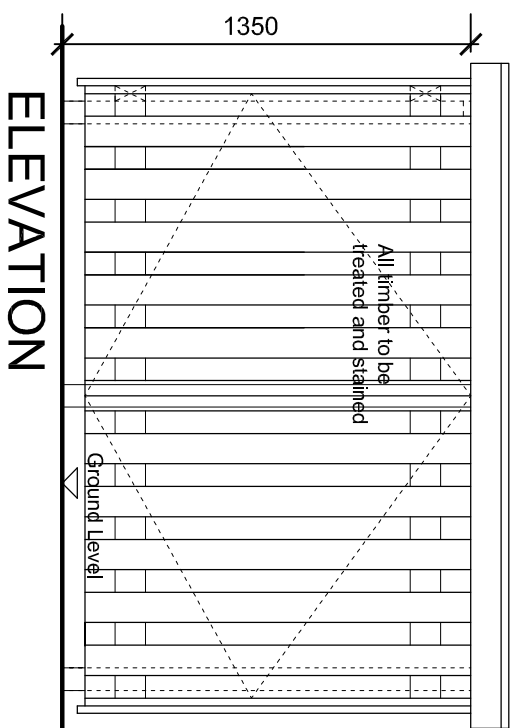

NOTE: All dimensions to be checked on site.

BIKE STORE

REV

Scale: 1:25, 1:100 @ A3
Landscape
Date: 13.08.2024
Drawn: AU

Job
34 Fitzjohn's Avenue
London, NW3 5NB

Drawing No.
05/1134/PLAN/200.

LOCATION OF BIKE STORE