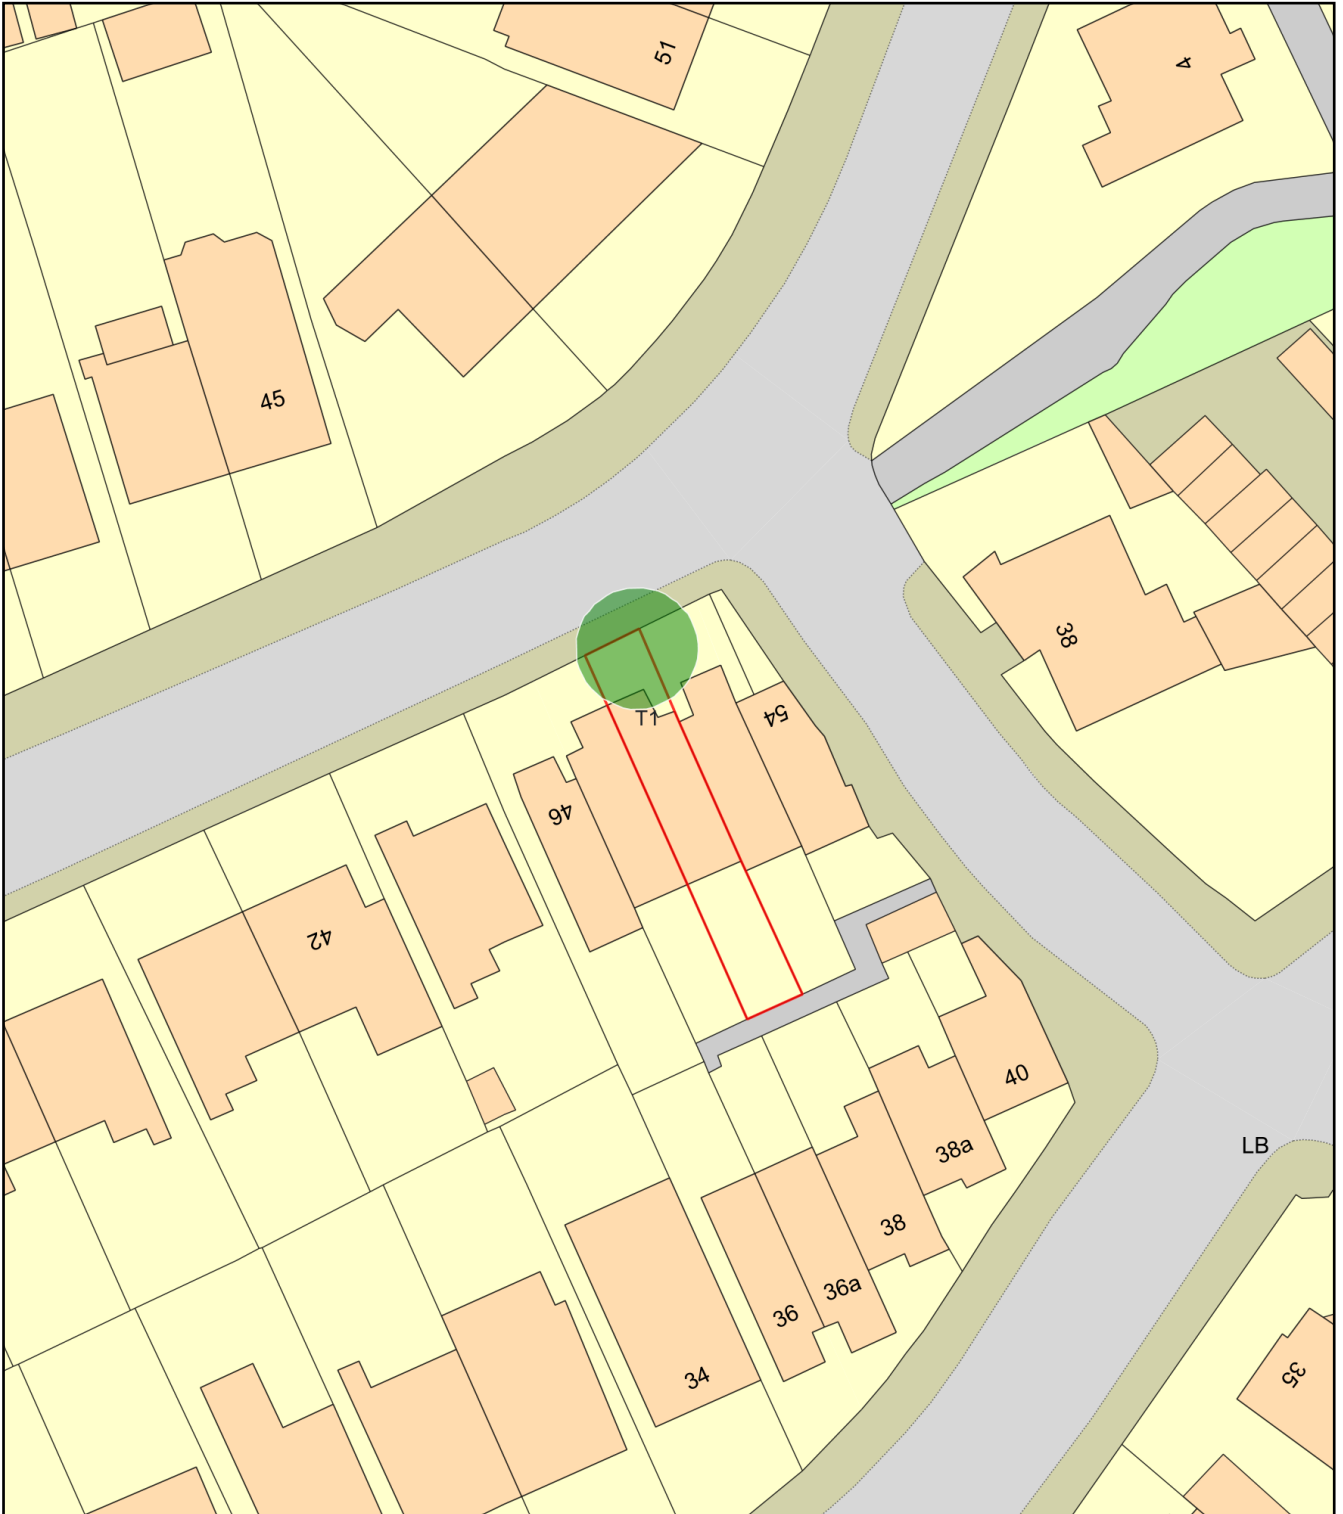

50 SWAINS LANE N6 6QR

Plan Produced for: L.B.CAMDEN

Date Produced: 24 Oct 2024

Plan Reference Number: TQRQM24298121717751

Scale: 1:500 @ A4