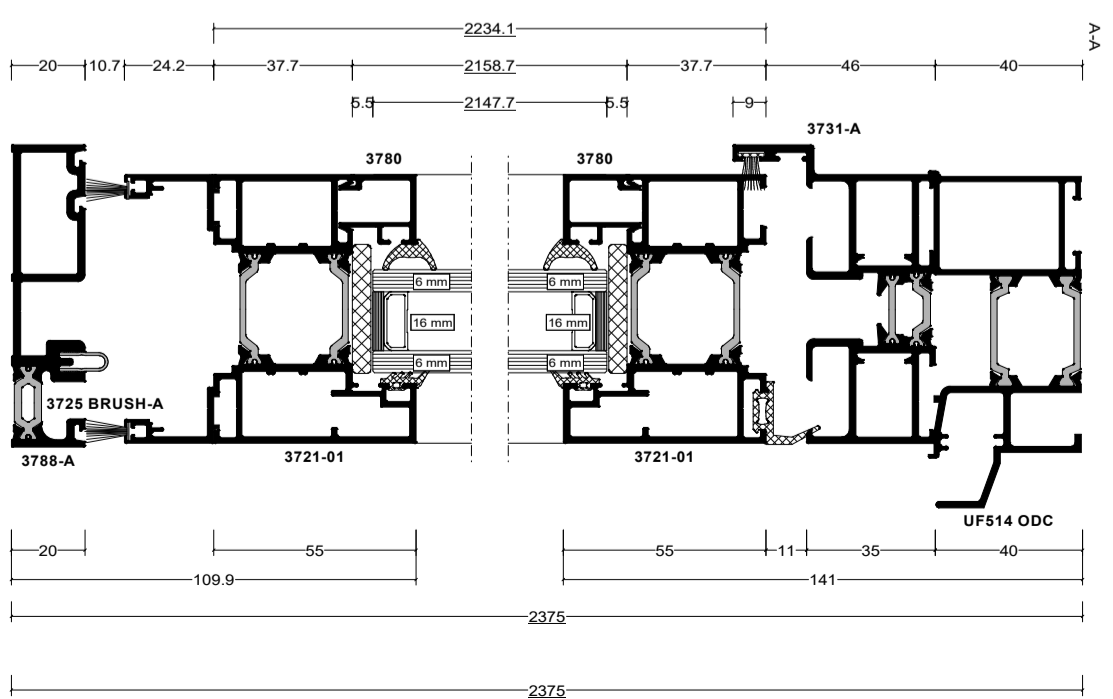

Pos. Basement, Quantity: 1
 4 Panels Folding Door (2 to left, 2 to right)
 Job: 74 Albert Street
 System: Cortizo Pleigable Bifold [New] Open out With Threshold Dry Glazing With Adjustable Mullion
 Exterior View

4x 6 CLR.TGH:LOWE.TGH DG, 6mm Clear/6mm Low-E (1.0) {Argon , Black Thermobar Spacer} Toughened Double Glazed unit(s)
 28mm 1.62 m² 754 x 2148mm

DATE	16.11.2023	SCALE	1:2.1
DRAWING No.	1133500		