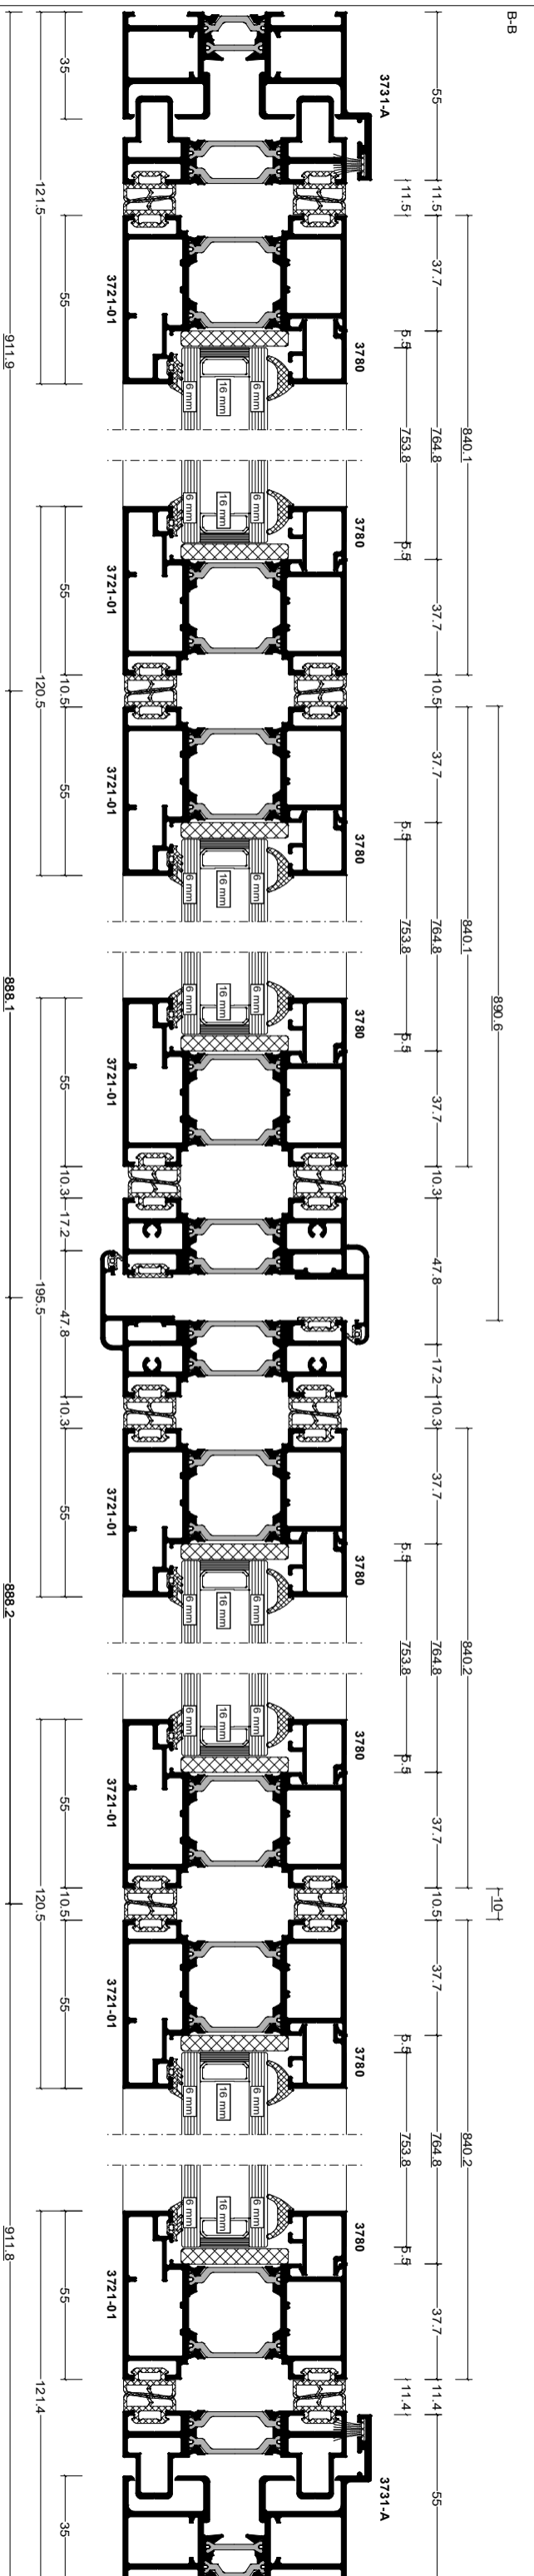

Pos. Basement, Quantity: 1
 4 Panels Folding Door (2 to left, 2 to right)
 Job: 74 Albert Street
 System: Cortizo Pleigable Bifold [New] Open out With Threshold Dry Glazing With Adjustable Mullion
 Exterior View

4x 6 CLR.TGH:LOWE.TGH DG, 6mm Clear/6mm Low-E (1.0) {Argon , Black Thermobar Spacer} Toughened Double Glazed unit(s)
 28mm 1.62 m² 754 x 2148mm

DATE	16.11.2023	SCALE	1:2.1
DRAWING No.	1133500		