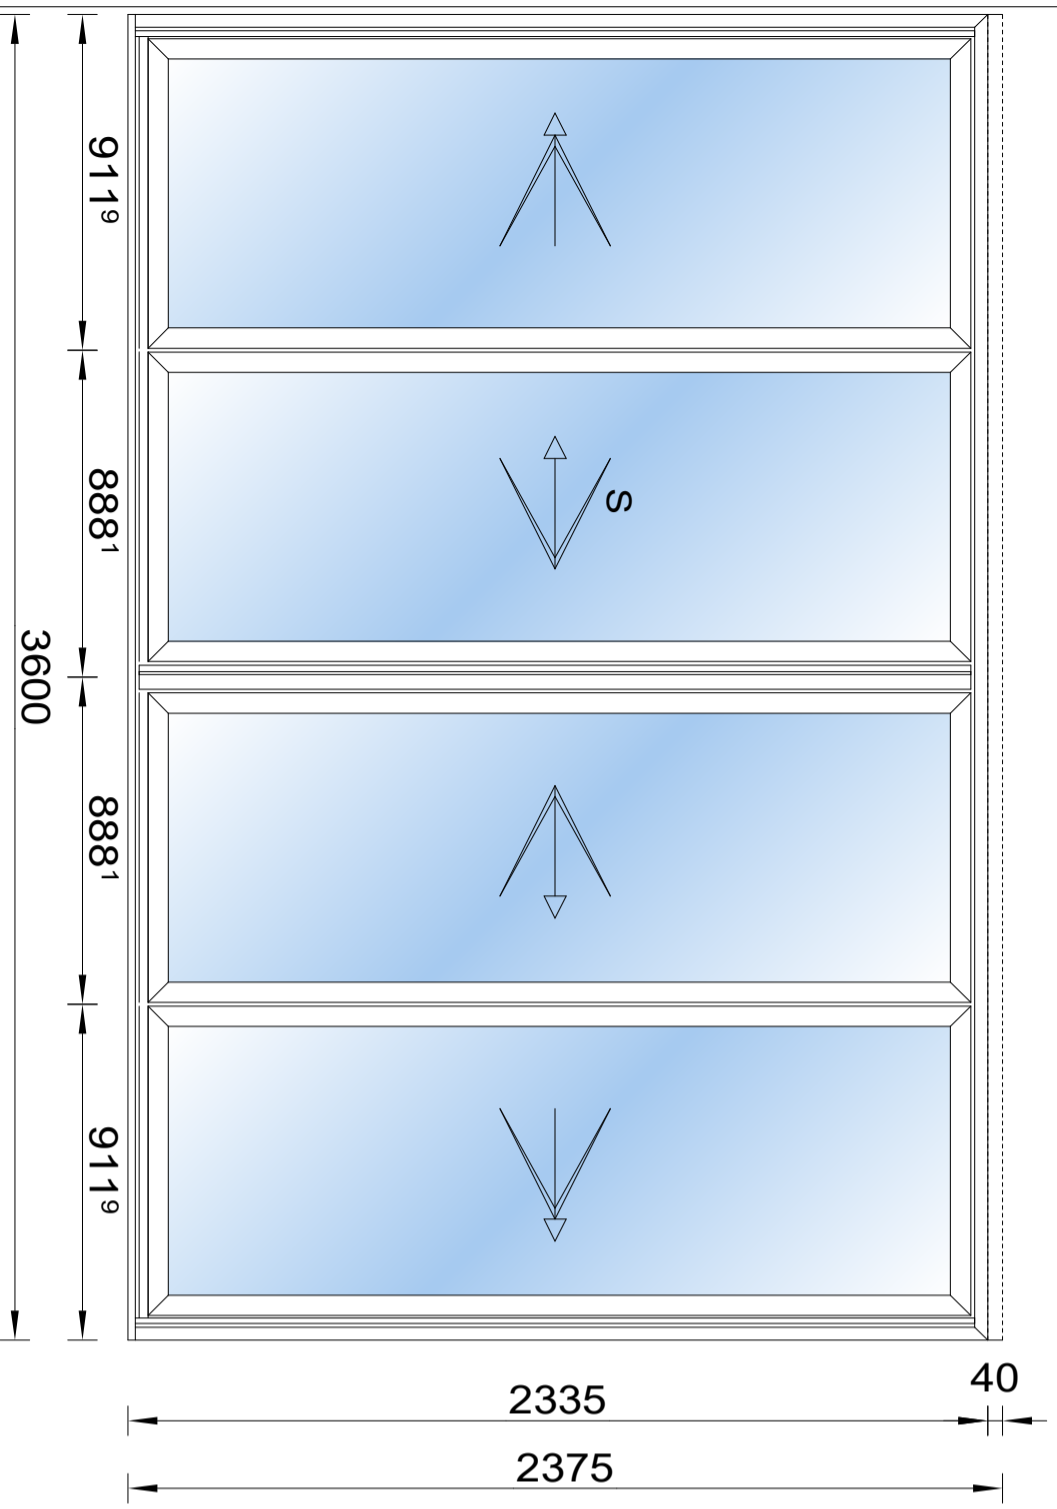

Pos. Basement, Quantity: 1
 4 Panels Folding Door (2 to left, 2 to right)
 Job: 74 Albert Street
 System: Cortizo Pleigable Bifold [New] Open out With Threshold Dry Glazing With Adjustable Mullion
 Exterior View

4x 6 CLR.TGH:LOWE.TGH DG, 6mm Clear/6mm Low-E (1.0) {Argon , Black Thermobar Spacer} Toughened Double Glazed unit(s)
 28mm 1.62 m² 754 x 2148mm

DATE	16.11.2023	SCALE	1:2.1
DRAWING No.	1133500		