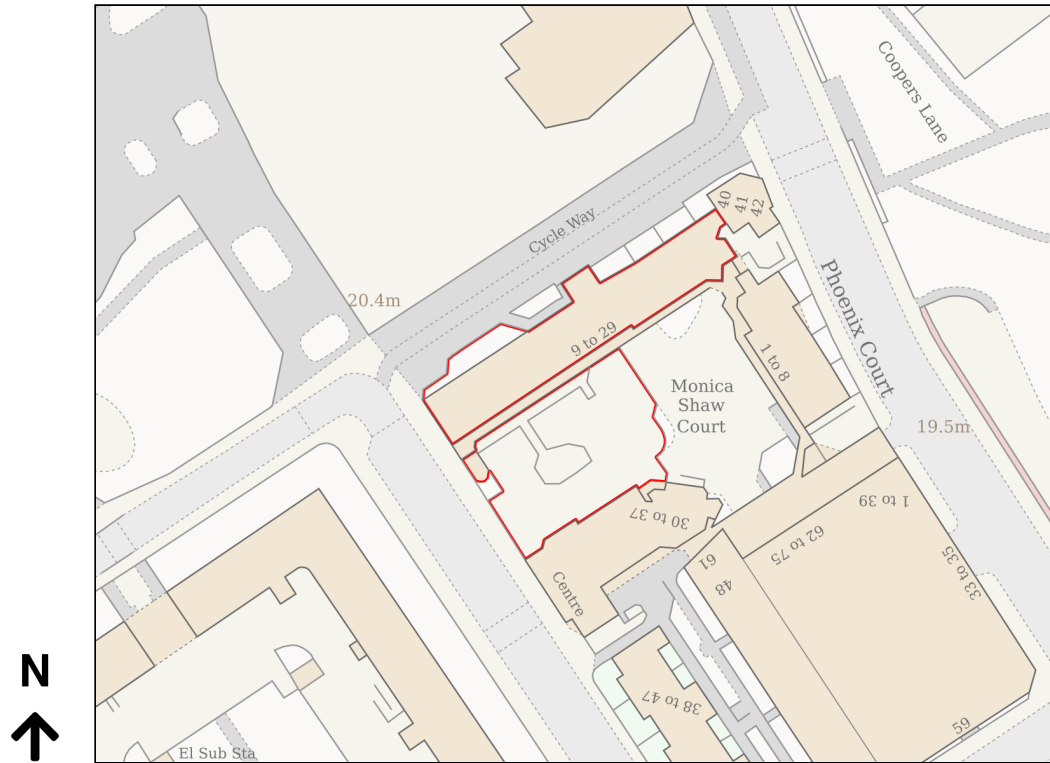

# Location Plan

Site Address: 80, Polygon Road, London, NW1 1HQ

Date Produced: 25-Oct-2024

Scale: 1:1250 @A4

Planning Portal Reference: PP-13459605v1