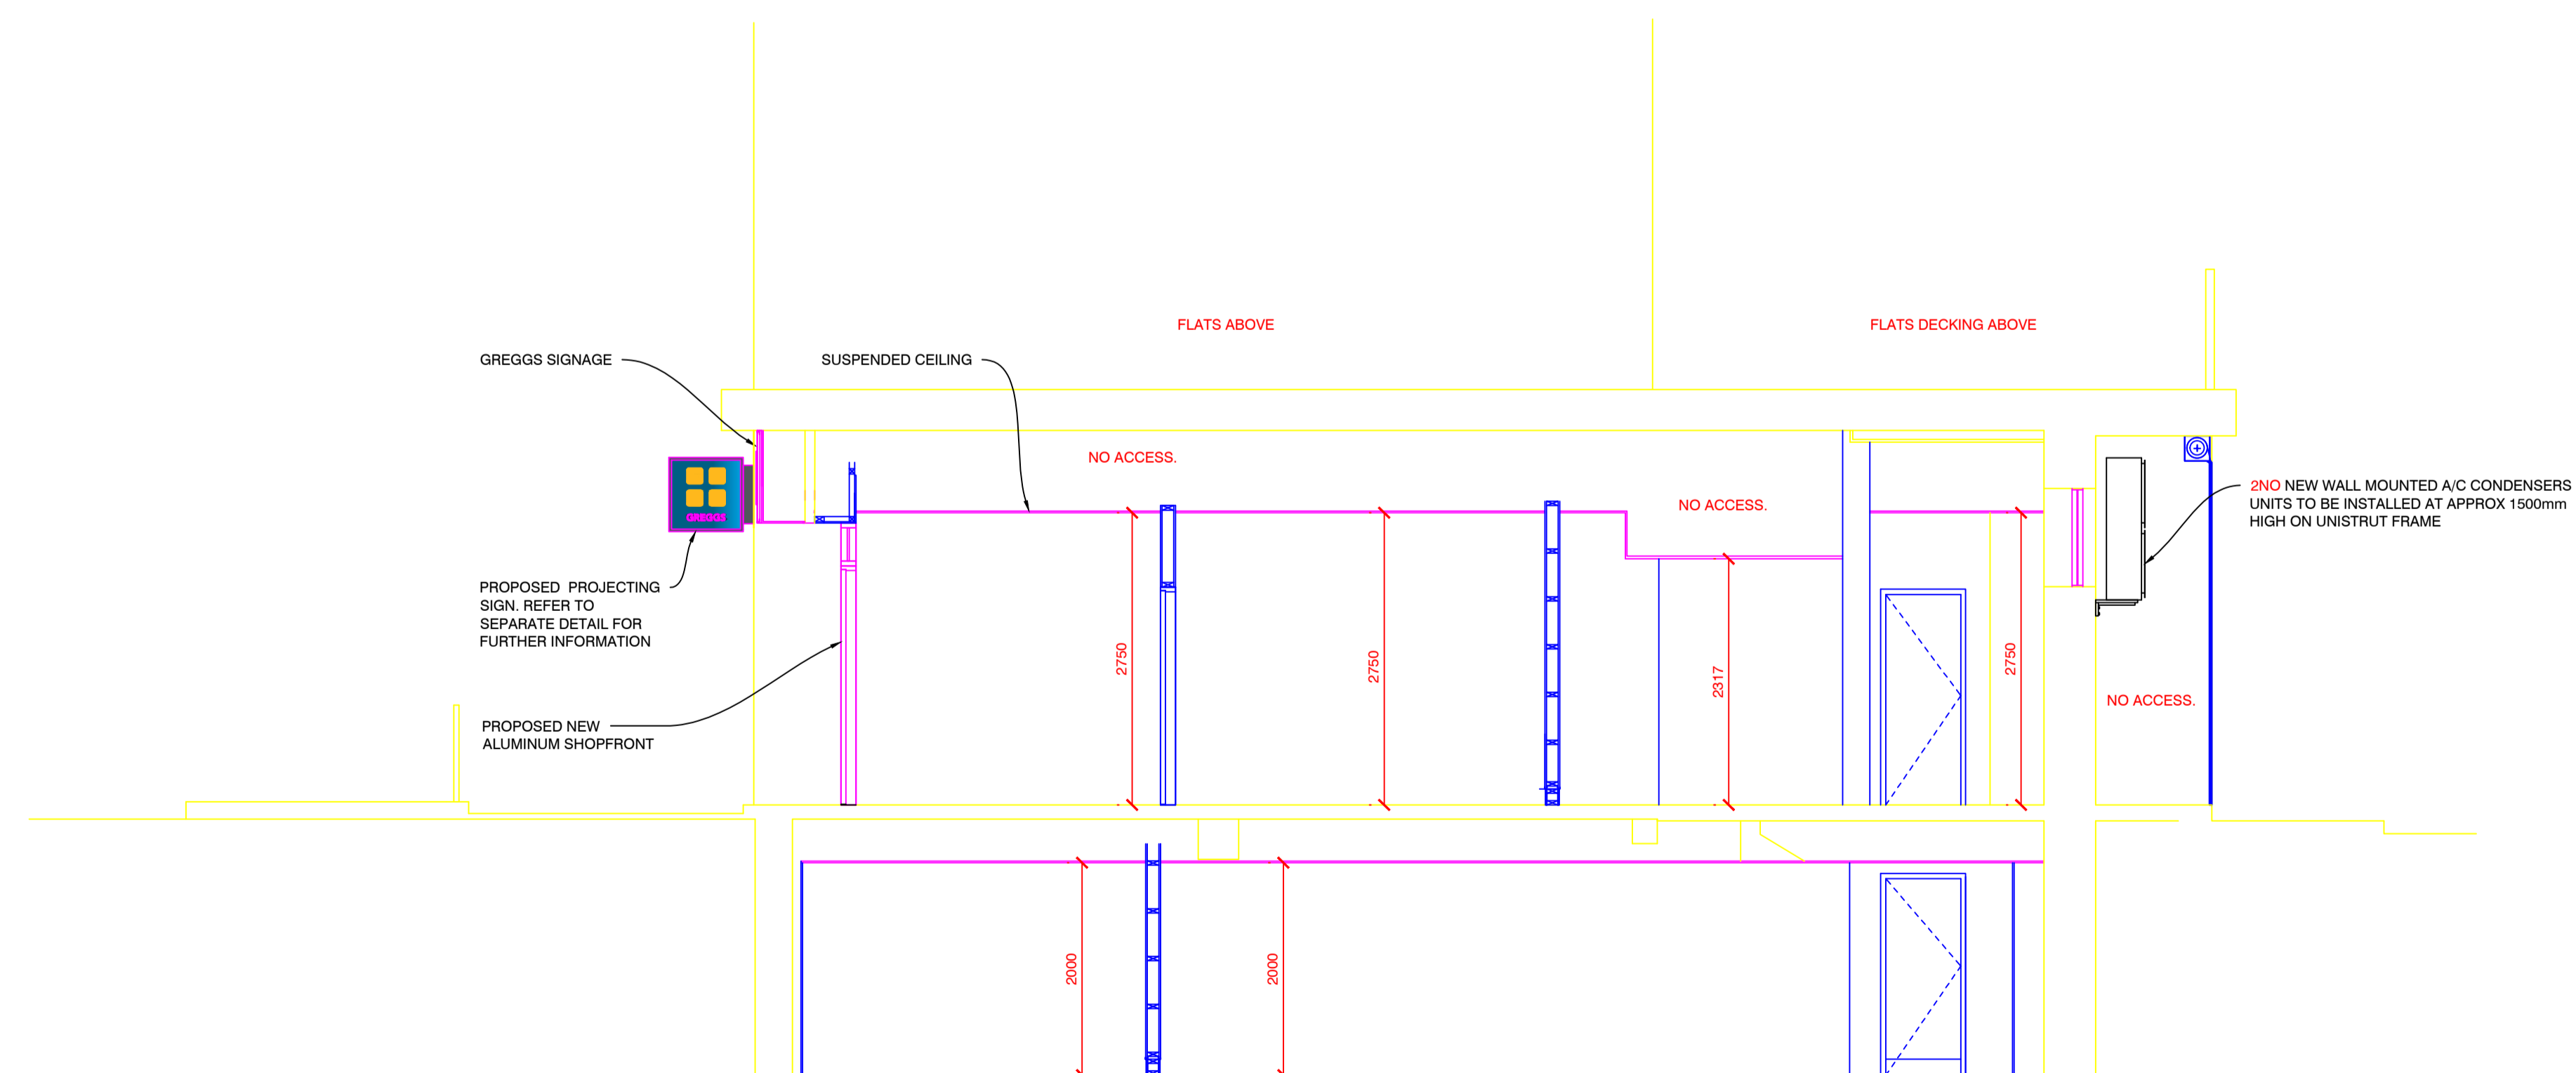

EXISTING SECTION B-B (1:50)

PROPOSED SECTION B-B (1:50)

A	REVISED AS REQ. BY PM	02.10.24	GP
REV	DESCRIPTION	DATE	NAME
GREGGS Plc (SOUTH EAST) 87 MILLMARSH LANE ENFIELD MIDDLESEX EN3 7XJ Tel: (0208) 805 3314			
Shop S Number & Name S6665 OUTLET LONDON ROBERT ST			
Title PLANNING - SECTIONS			
Site Address 100 ROBERT STREET LONDON NW 3QP			
Gross Building Area 116.5 Sq m		Gross Sales Area 16.2 Sq m	
Drawing No. RNTH/S6665/03P			Rev. A
Date 02.10.24		Scale 1:50	@ A1
Drawn by XS CAD	Scale Bar 0 500 1000 1500 2000 2500mm		
Issued 19-Sep-24	SCALE 1:50		

DO NOT RESCALE THIS DRAWING