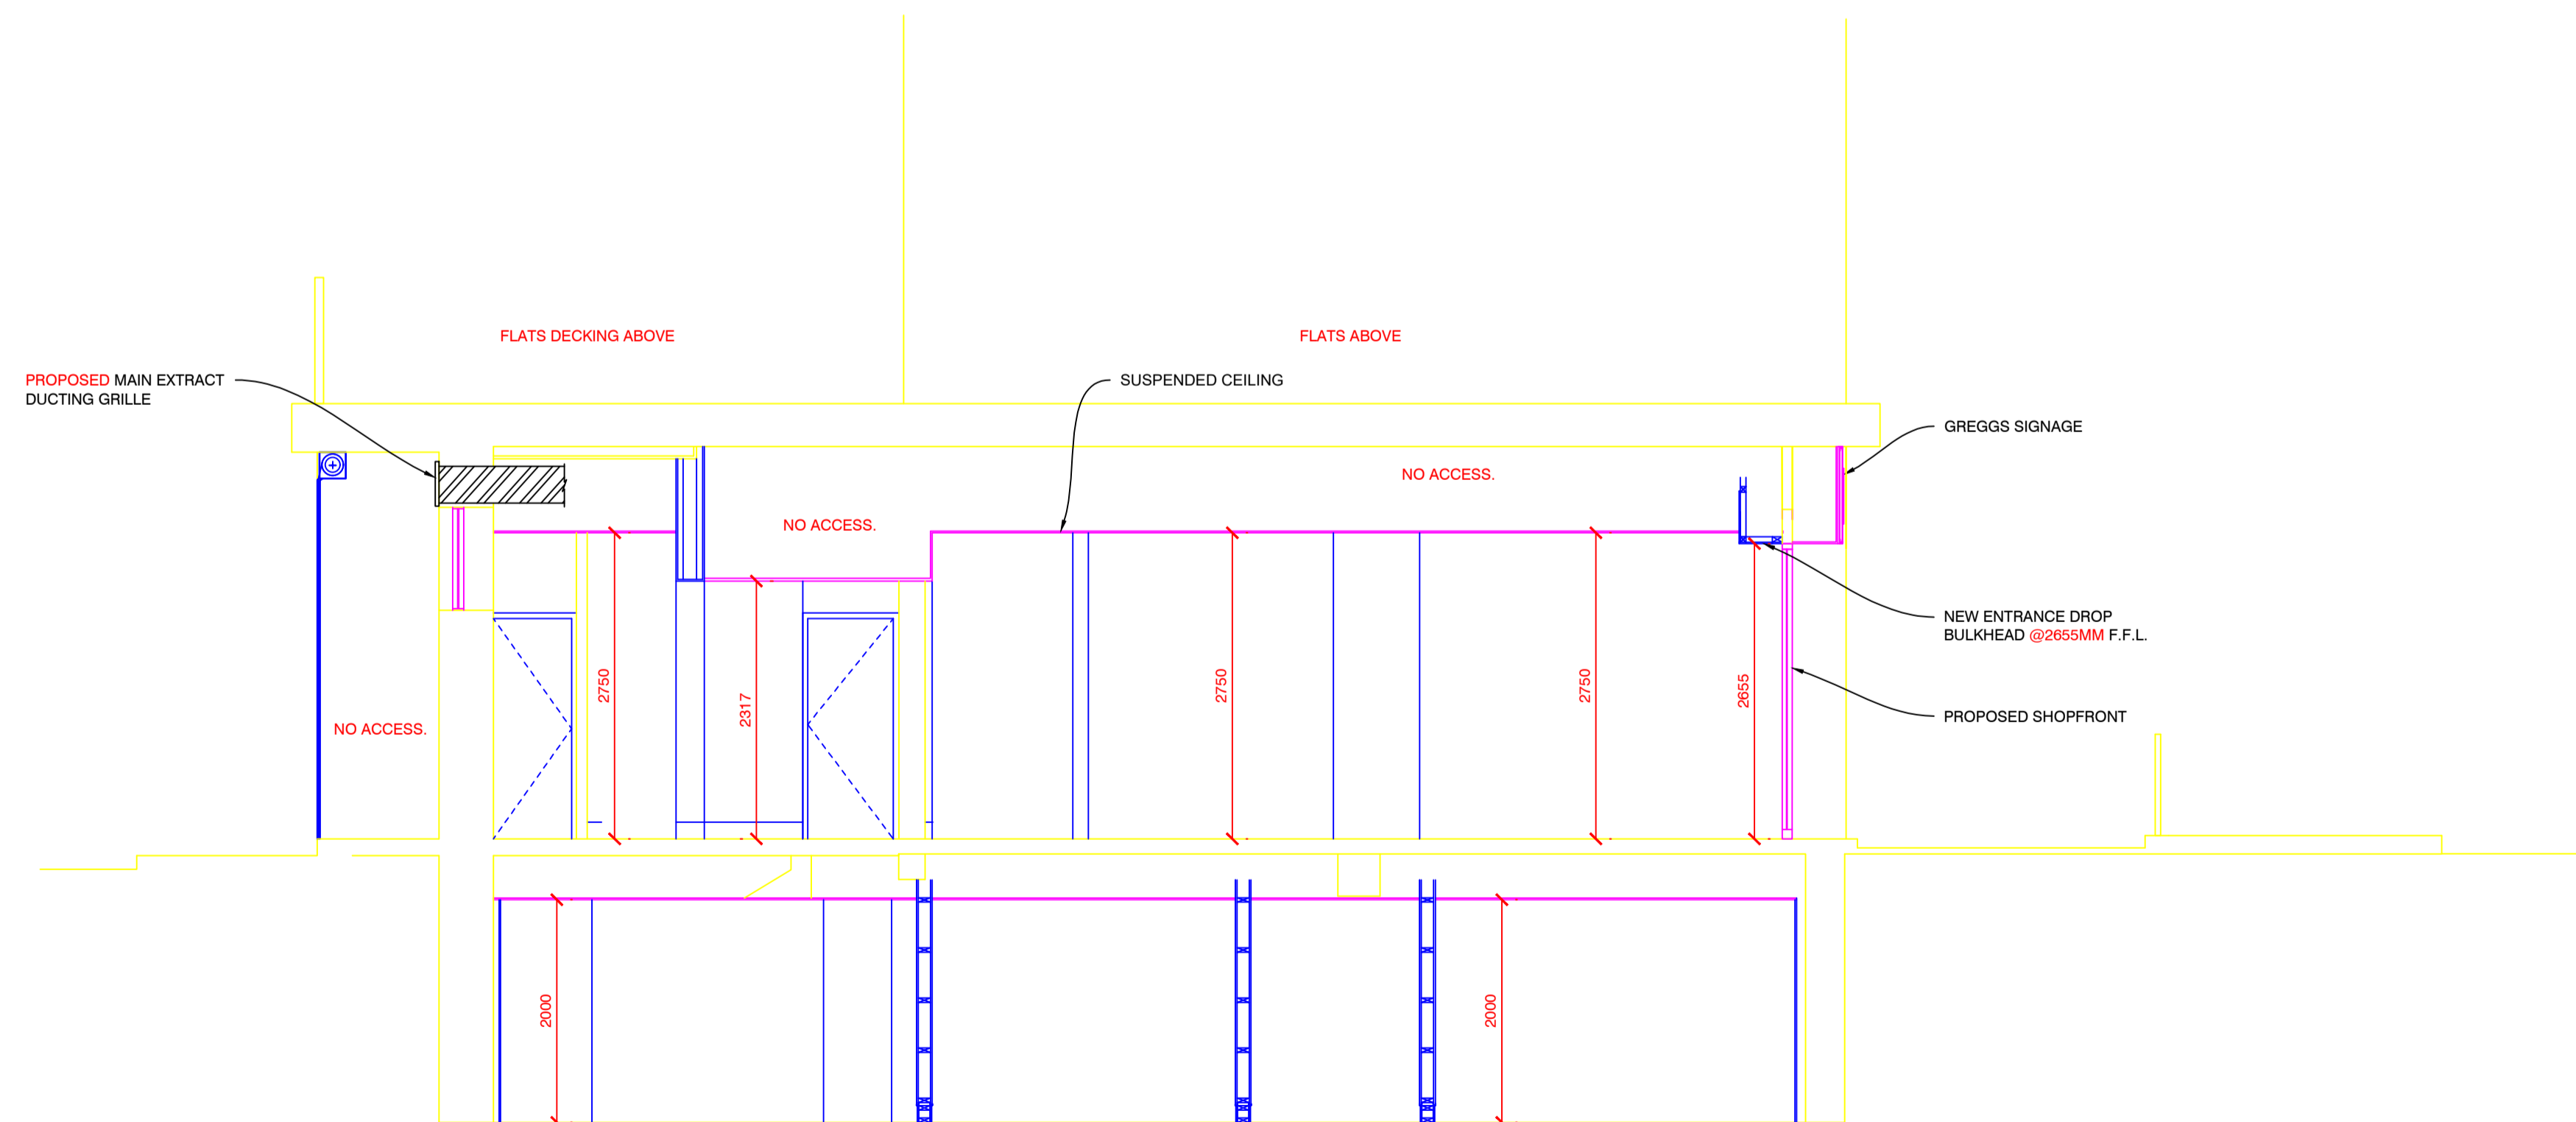

EXISTING SECTION A-A (1:50)

PROPOSED SECTION A-A (1:50)

A	REVISED AS REQ. BY PM	02.10.24	GP
REV	DESCRIPTION	DATE	NAME
GREGGS Plc (SOUTH EAST) 87 MILLMARSH LANE ENFIELD MIDDLESEX EN3 7XJ Tel: (0208) 805 3314			
Shop S Number & Name S6665 OUTLET LONDON ROBERT ST			
Title PLANNING - SECTIONS			
Site Address 100 ROBERT STREET LONDON NW 3QP			
Gross Building Area 116.5 Sq m		Gross Sales Area 16.2 Sq m	
Drawing No. RNTH/S6665/02P			Rev. A
Date 02.10.24		Scale 1:50	@ A1
Drawn by XS CAD	Scale Bar 0 500 1000 1500 2000 2500mm SCALE 1:50		
Issued 19-Sep-24			

DO NOT RESCALE THIS DRAWING