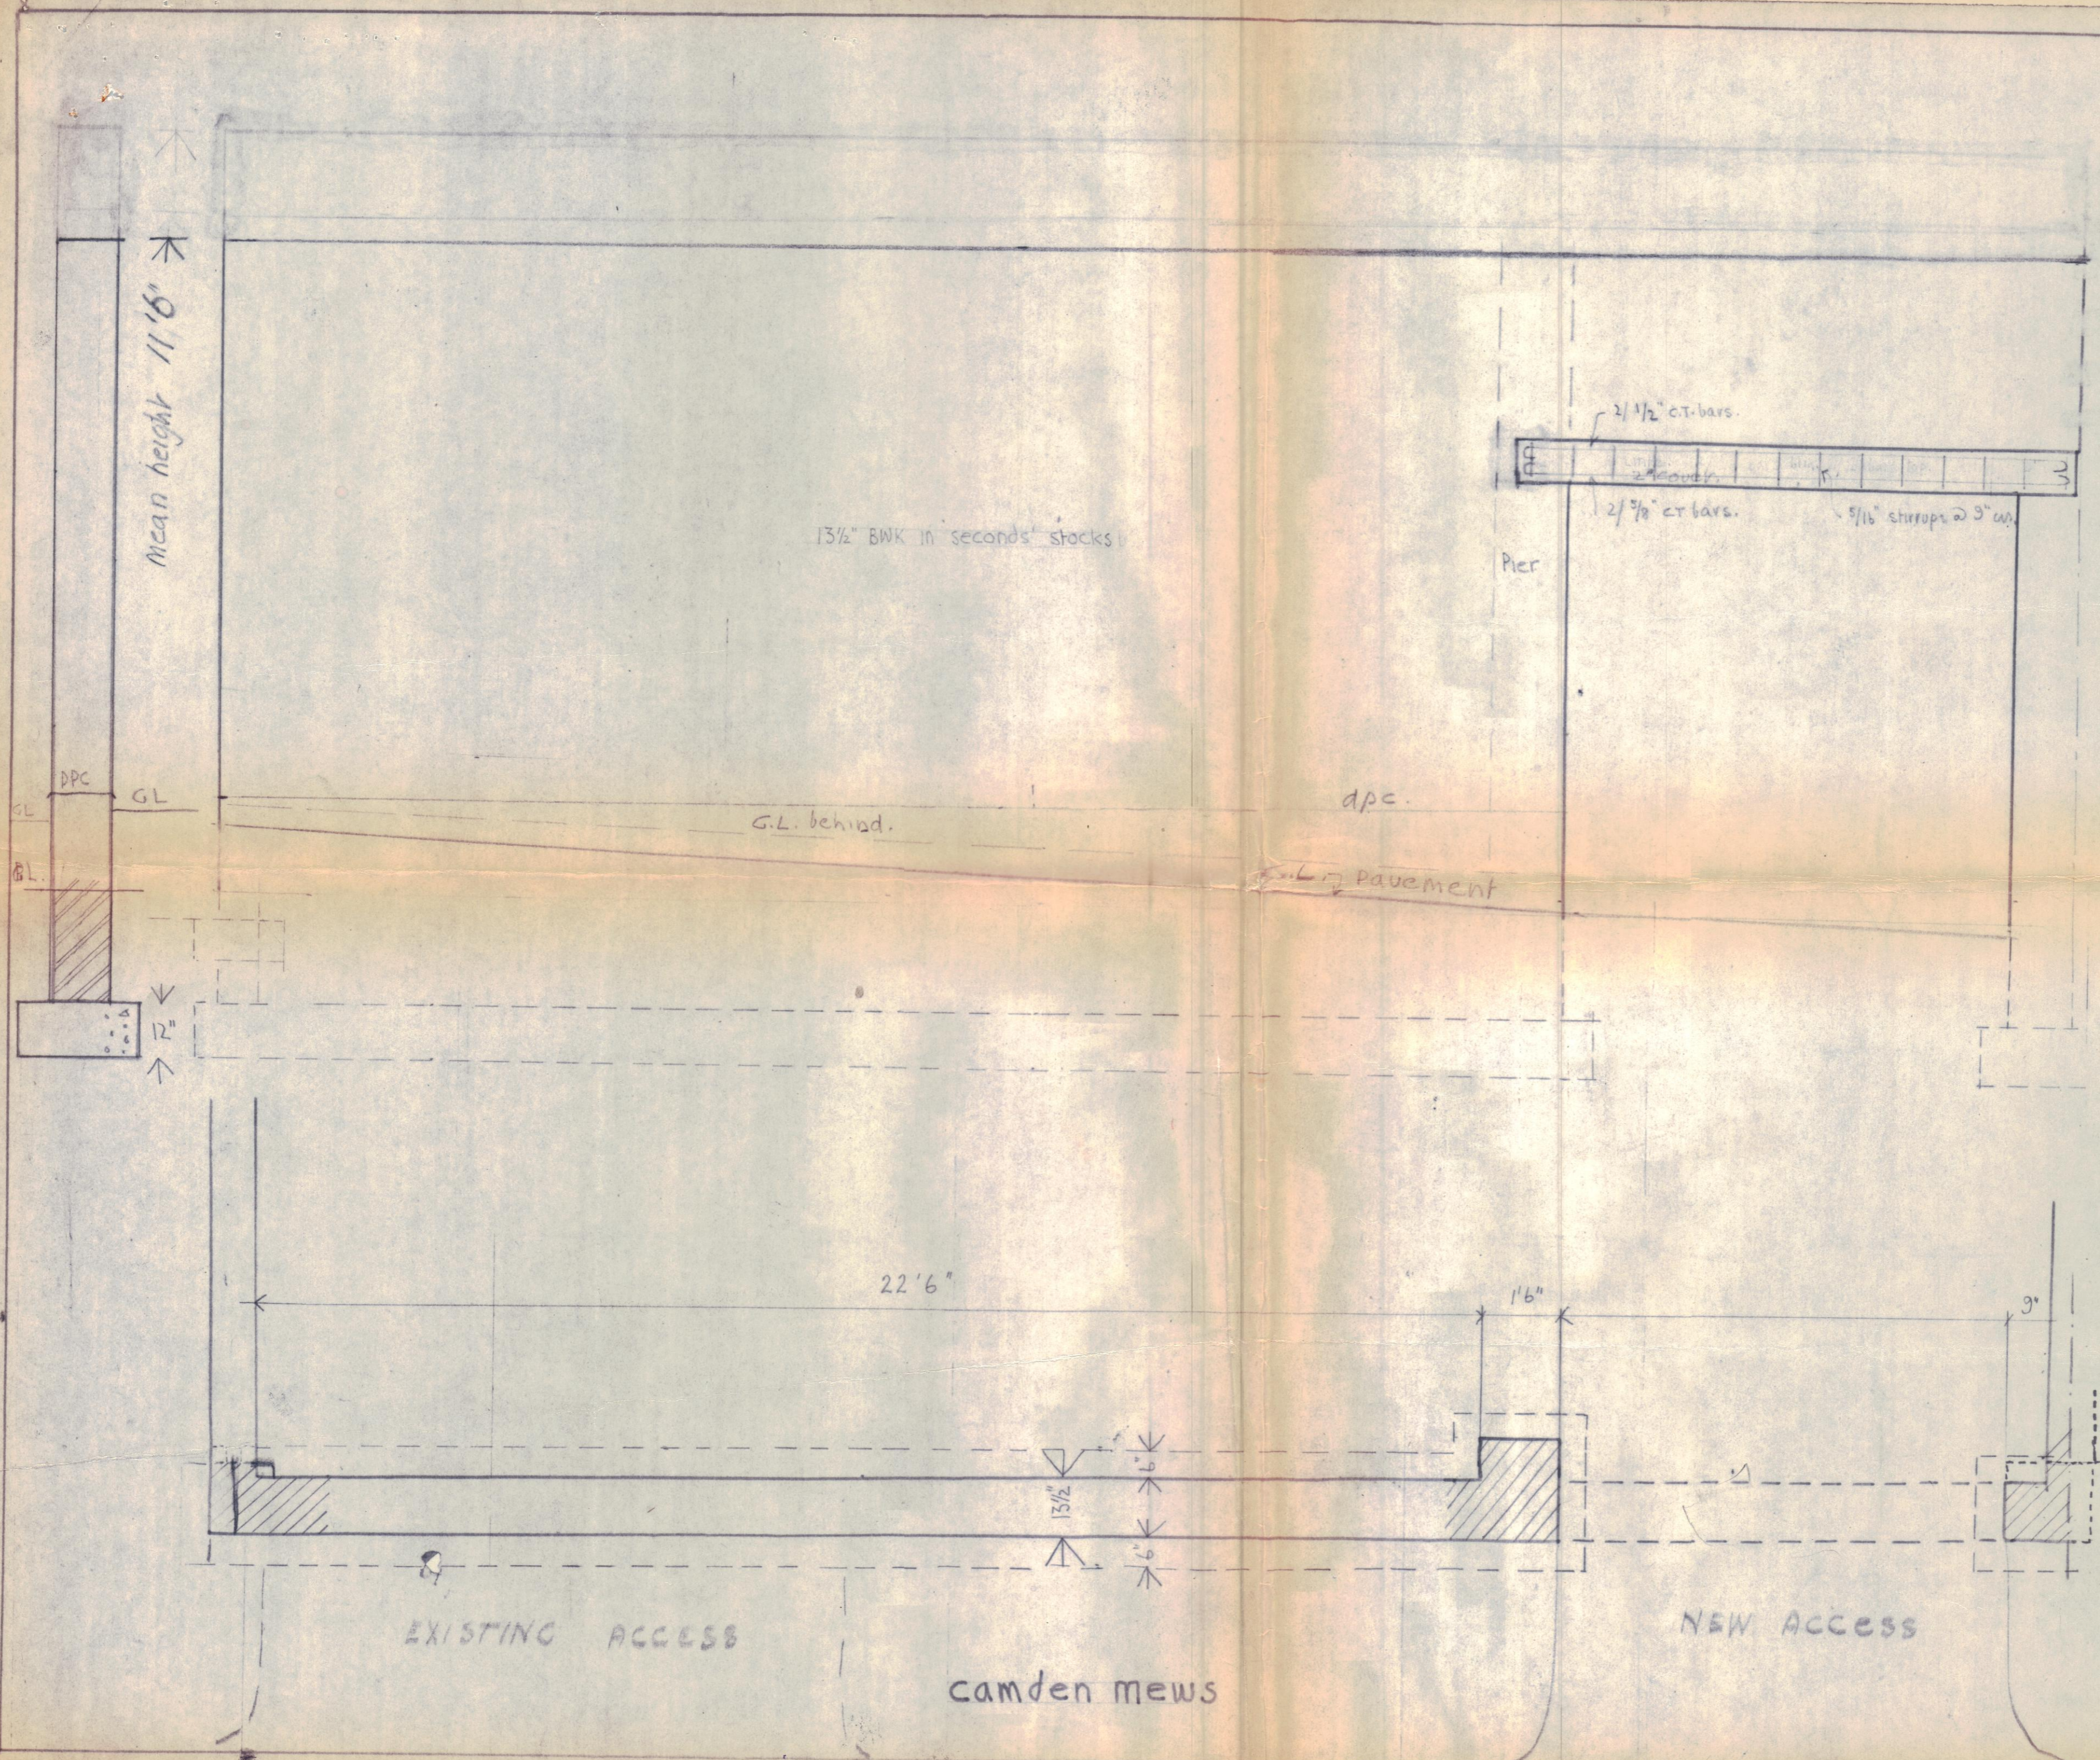

DAVID WOOTTON
 3 CAMDEN SQ, NW1

DATE : 3 JULY 1969
 SCALE 1/2" = 1 FOOT.

← CAMDEN MEWS →

NOTE: PLANNING PERMISSION IS SOUGHT FOR THE AREA MARKED 

CTP/H13/1/A/1360

CTP/H13/1 /A /7360

job **6 Camden Mews**
 drg ref **9**
 scale
 date **24.8.65**