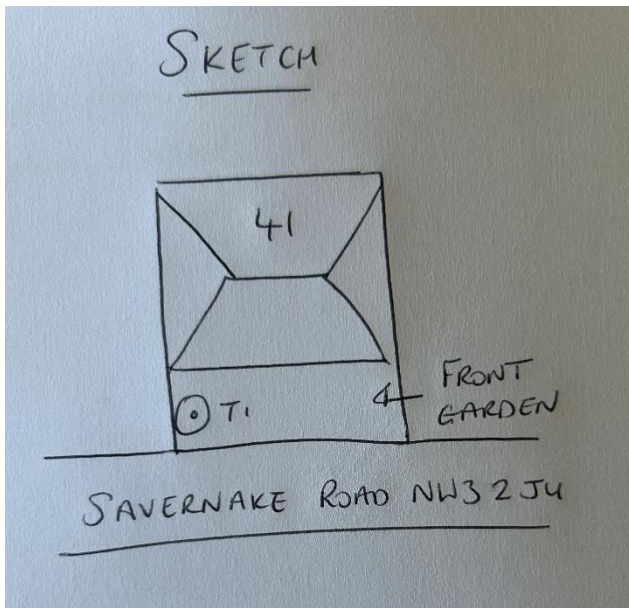

41 Savernake Road NW3 2JU

T1: Rowan (6m): Fell to ground level due to its close proximity to the house