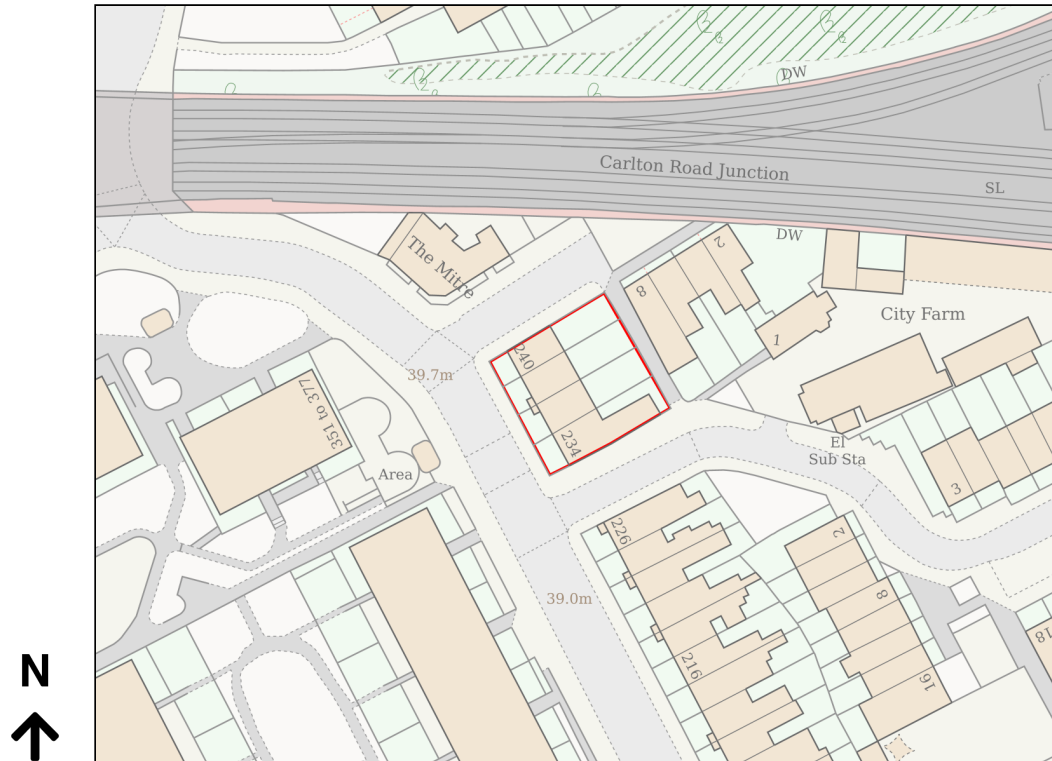

# Location Plan

Site Address: Easting: 528320 Northing: 185336

Date Produced: 21-Oct-2024

Scale: 1:1250 @A4

Planning Portal Reference: PP-13492901v1