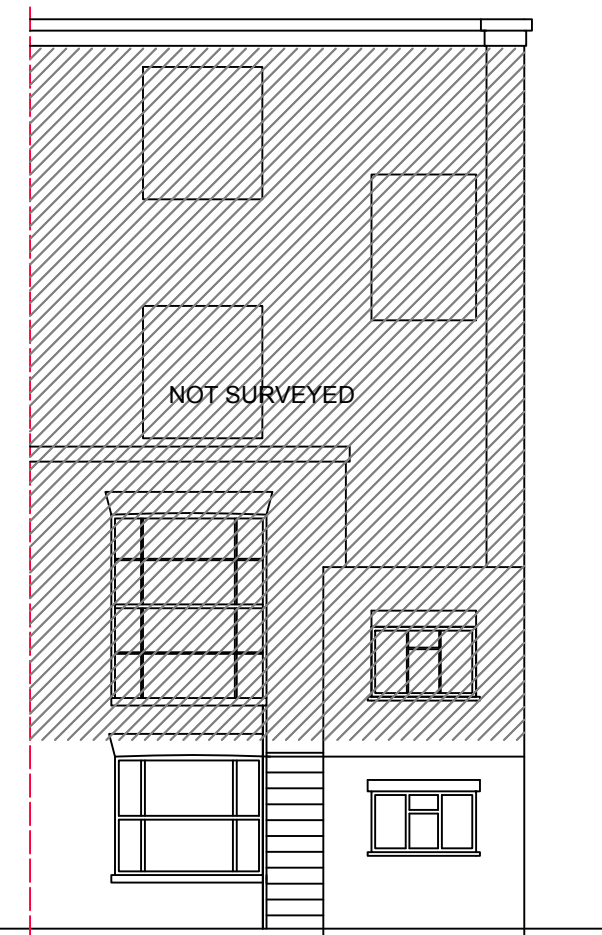

SIDE ELEVATION AS EXISTING (1:100)

FRONT ELEVATION AS EXISTING (1:100)

REAR ELEVATION AS EXISTING (1:100)

SIDE ELEVATION AS EXISTING (1:100)

PROJECT
 Ricky Patel
 28a Augustine Road
 London
 NW1 9RN

Scale / Page Size
 1:100 at A3