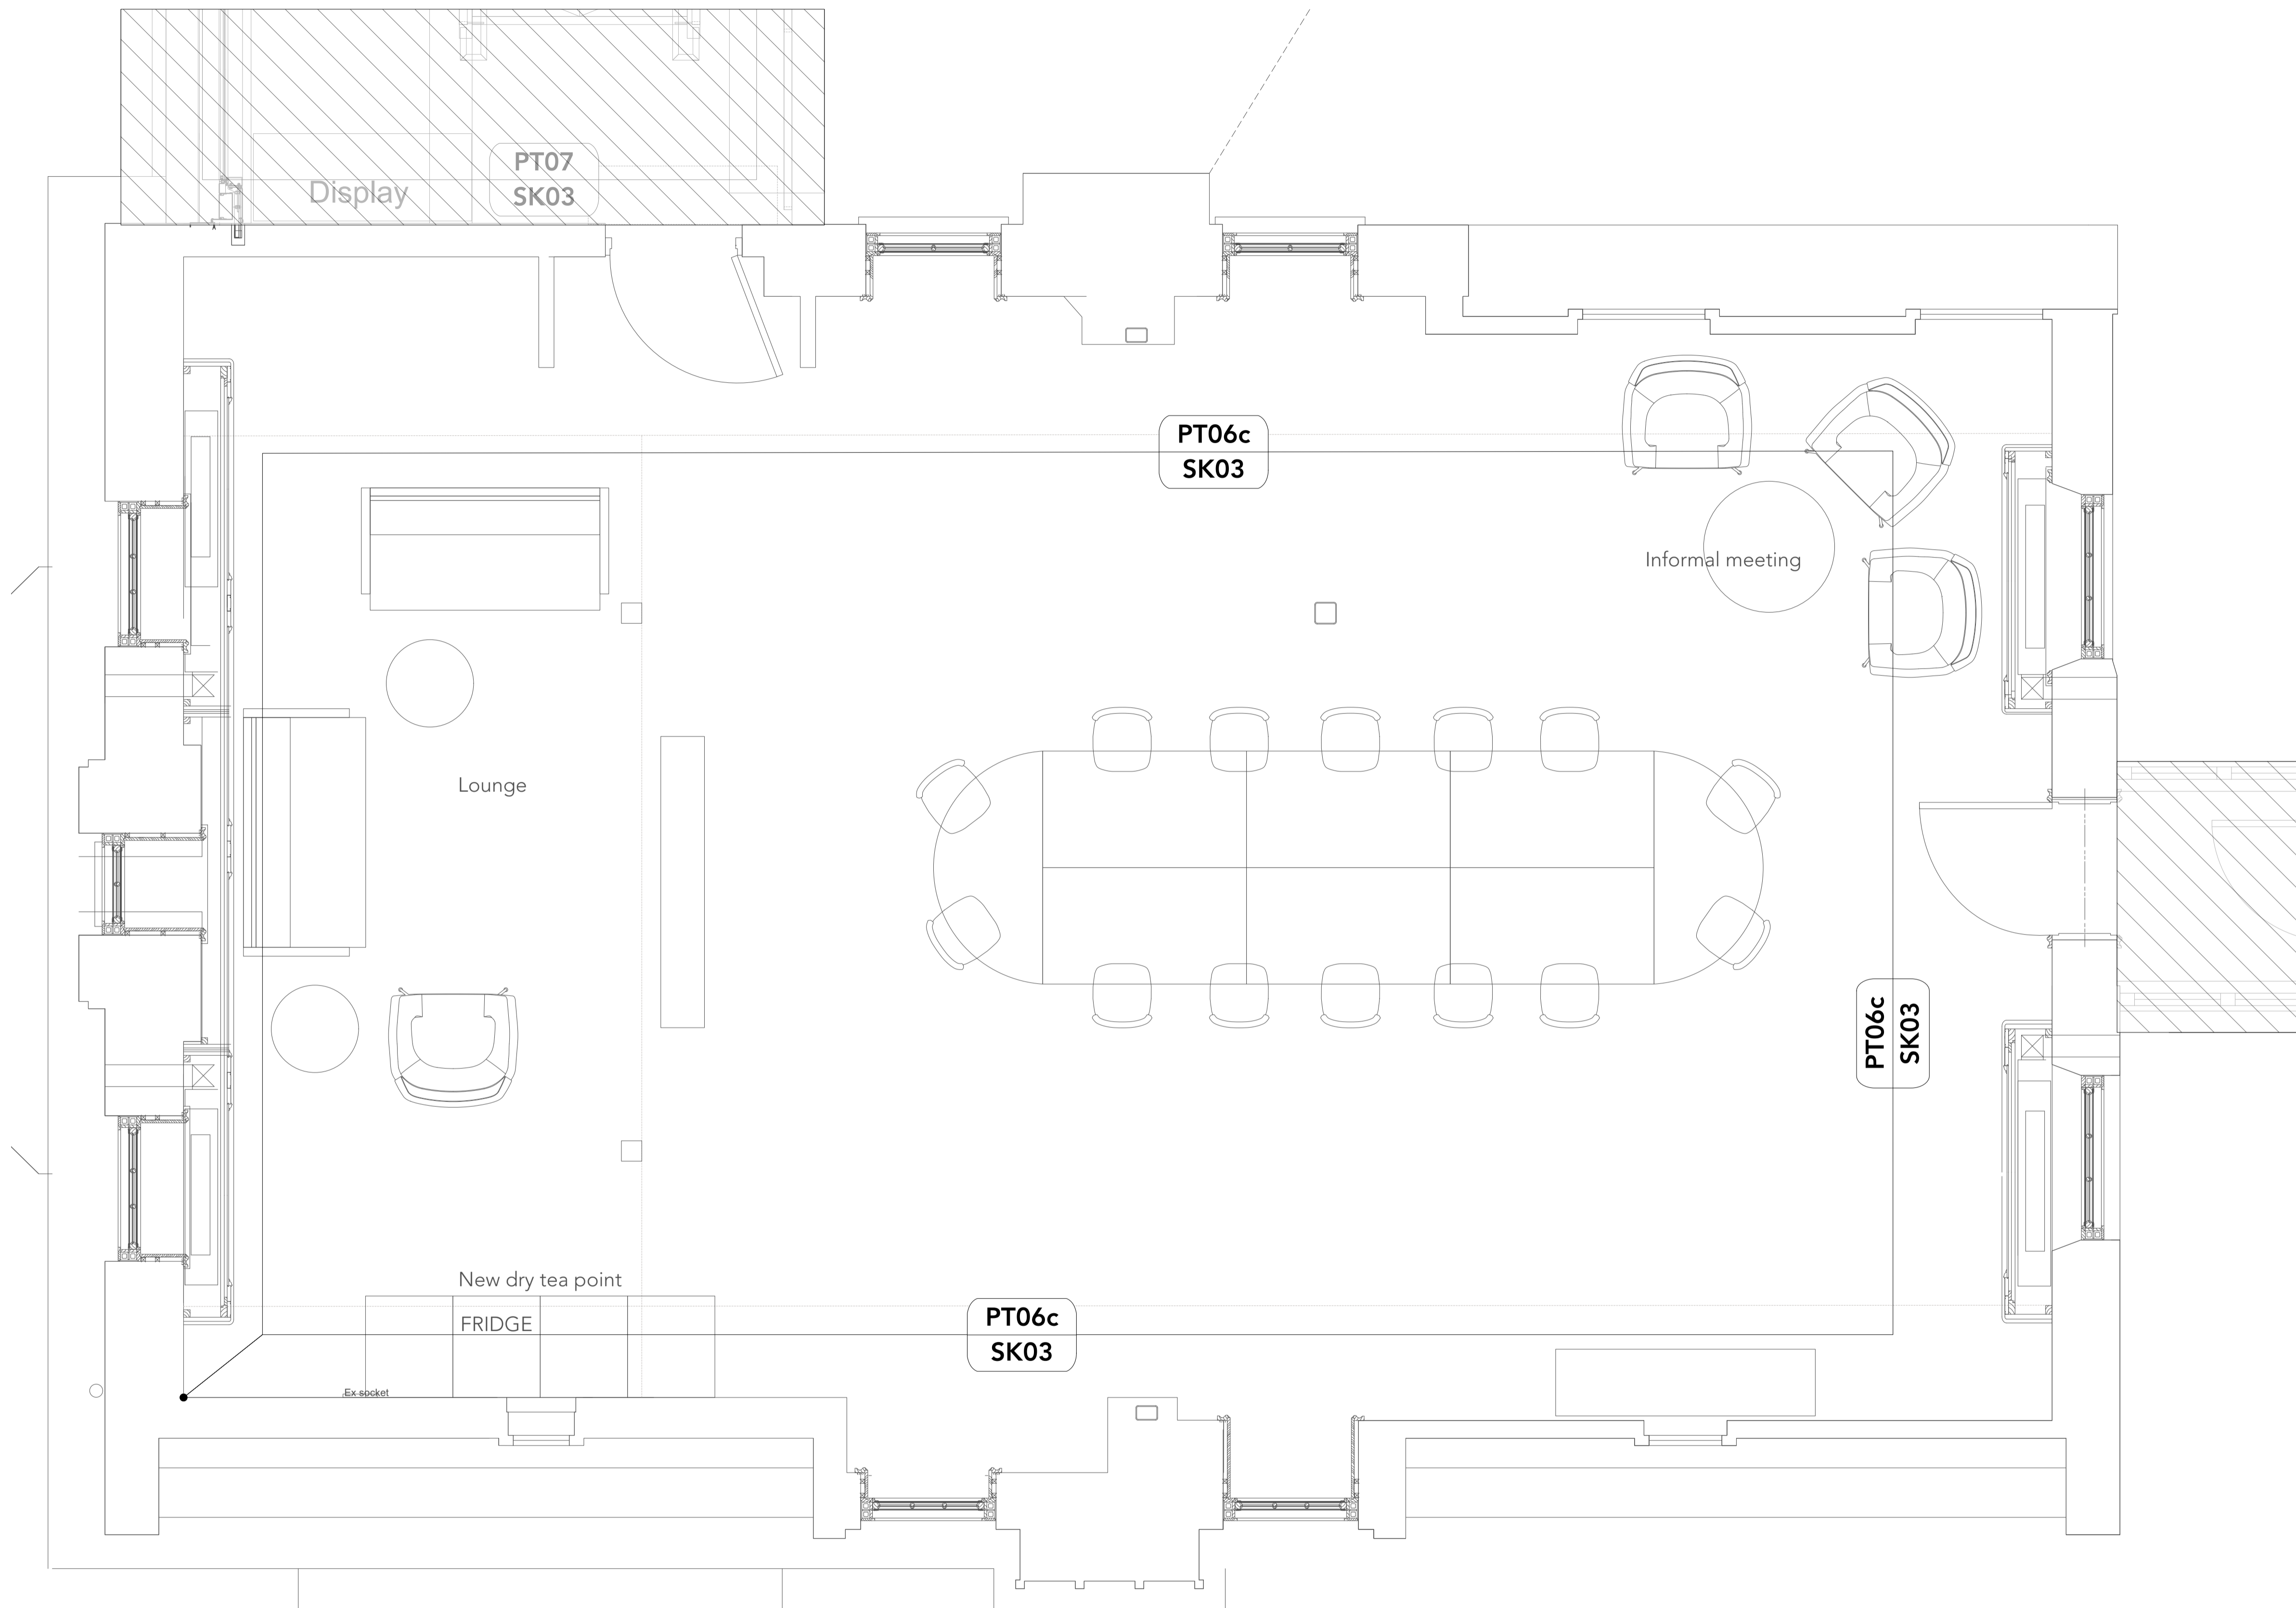

T1 For pricing 23.09.2024

Revisions

Rev	Description	Date

Hutchison Kivotos Architects 2 Whites Grounds London SE1 3LA
020 7403 7323 email: info@hkarchitects.co.uk

TENDER		
Project		
UNISON Centre Transformation Project		
Client		
UNISON		
Drawing title		
Proposed Wall Finishes Arrangement		
Scale 1:25 @ A1	Rev T1	Dwg. No.
Drawn by IT	Date Sept 25	434.GS.WF.03

1 Proposed Wall Finishes Arrangement
Scale: 1:25

Key:
All woodwork to be painted
ICI Dulux Oilbased Eggshell, 50RB35067

- Key:**
-  Out of Scope
 - PT06c Existing Paint Colour ICI Dulux Vinyl Matt Emulsion
Colour 50RB73/024 (Lilac)
 - SK03 ICI Dulux Oilbased Eggshell, 50RB35067