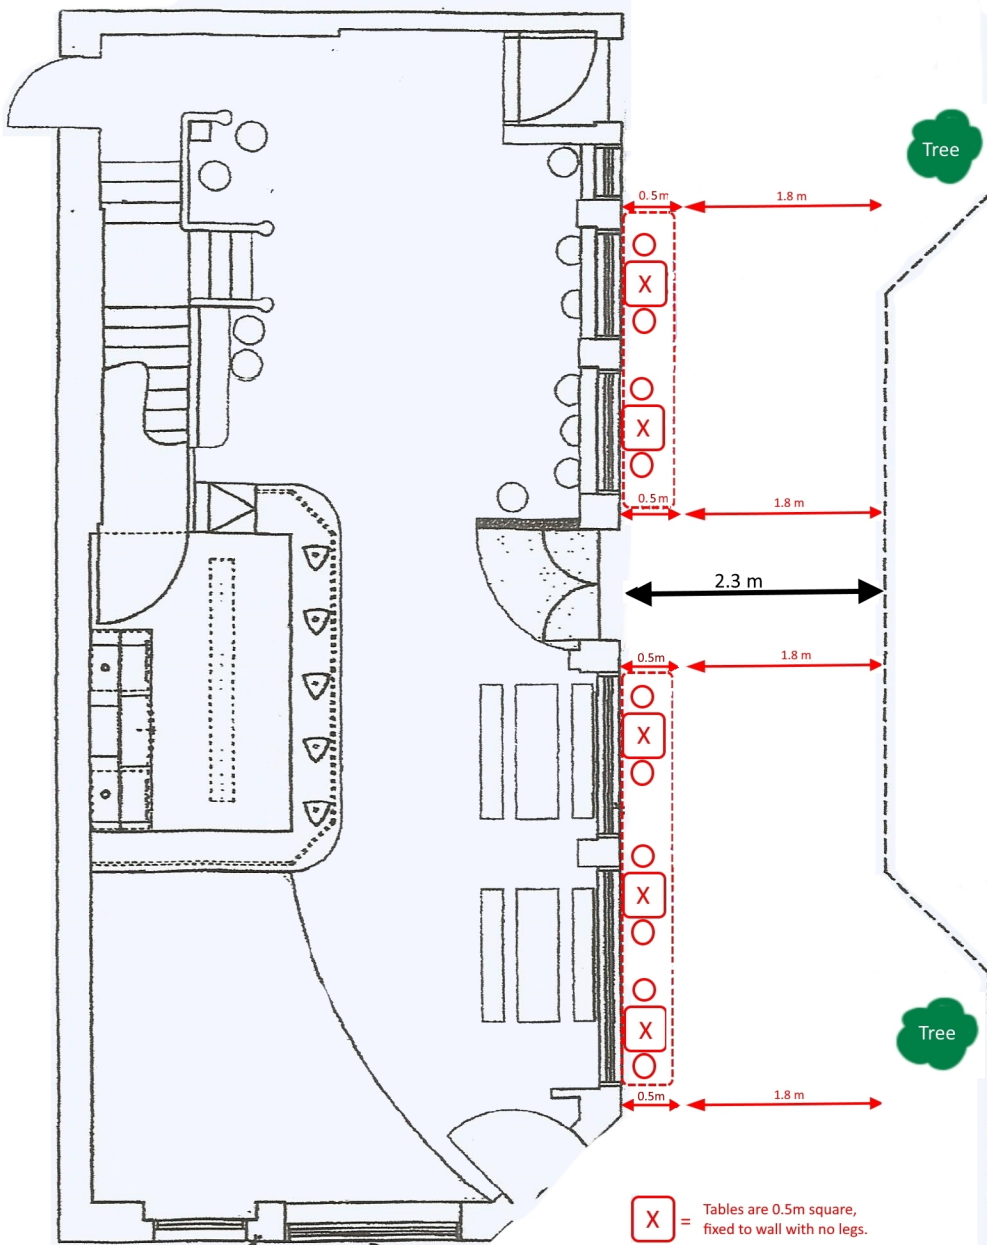

X = Tables are 0.5m square, fixed to wall with no legs.

Betterton Street

No Tables or Barriers Here

X = Tables are 0.5m square, fixed to wall with no legs.

- - - - - Marks area where tables and stools will be placed.

Drury Lane