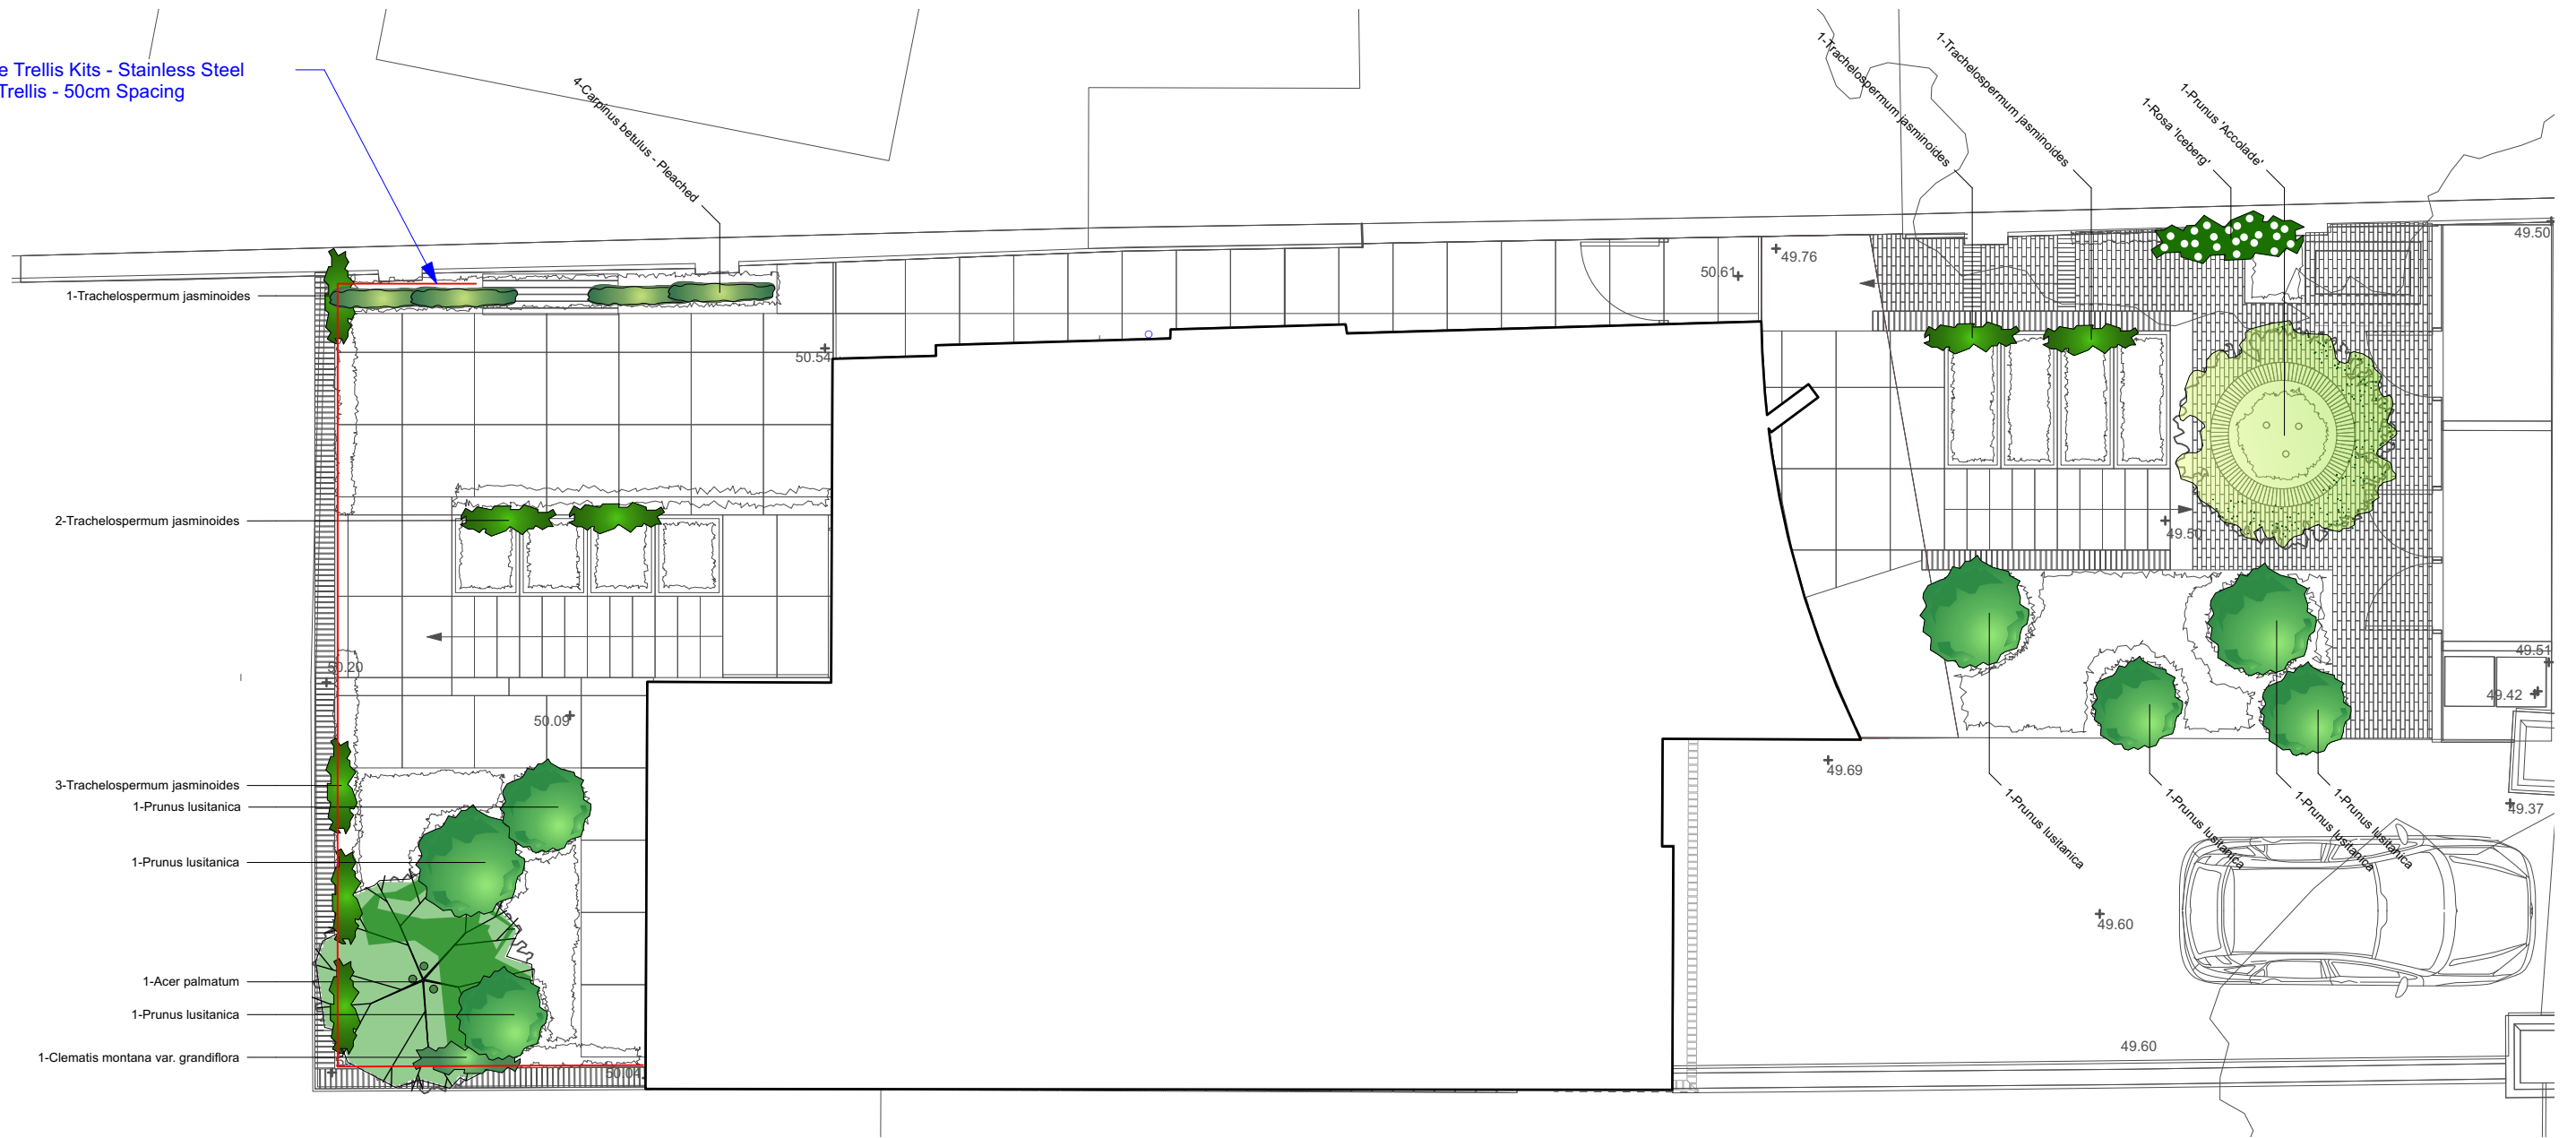

S3iWire Trellis Kits - Stainless Steel
Cable Trellis - 50cm Spacing