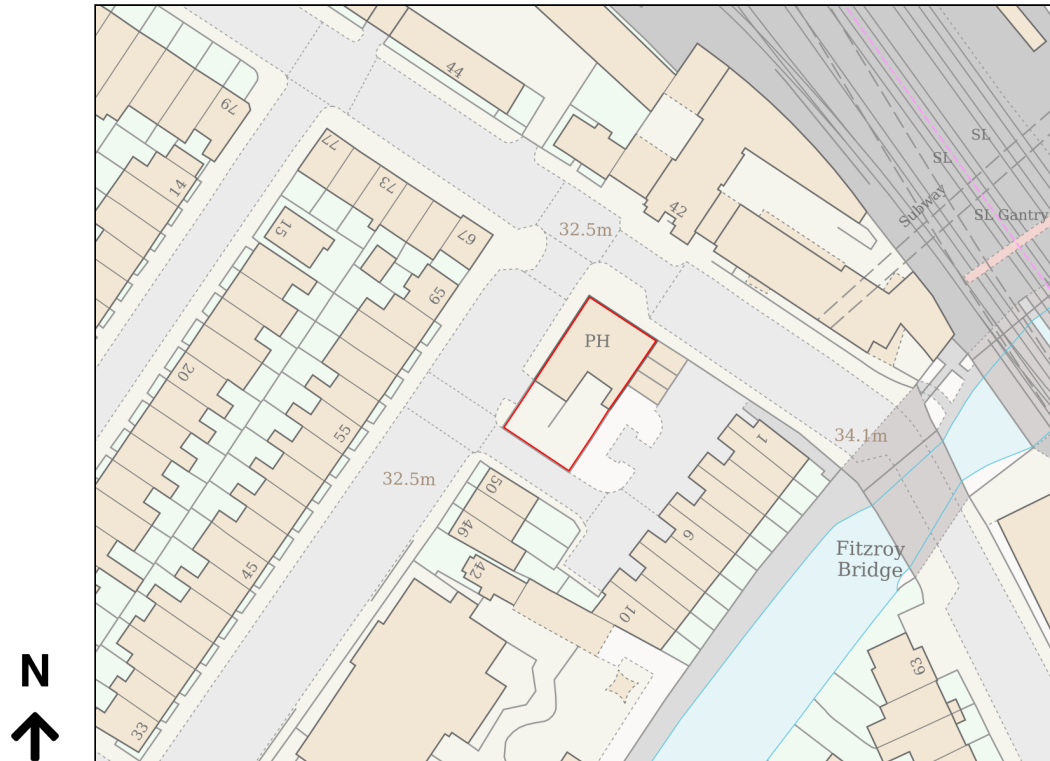

Location Plan

Site Address: The Engineer, 65, Gloucester Avenue, London, NW1 8JH

Date Produced: 15-Oct-2024

Scale: 1:1250 @A4

Planning Portal Reference: PP-13454454v1