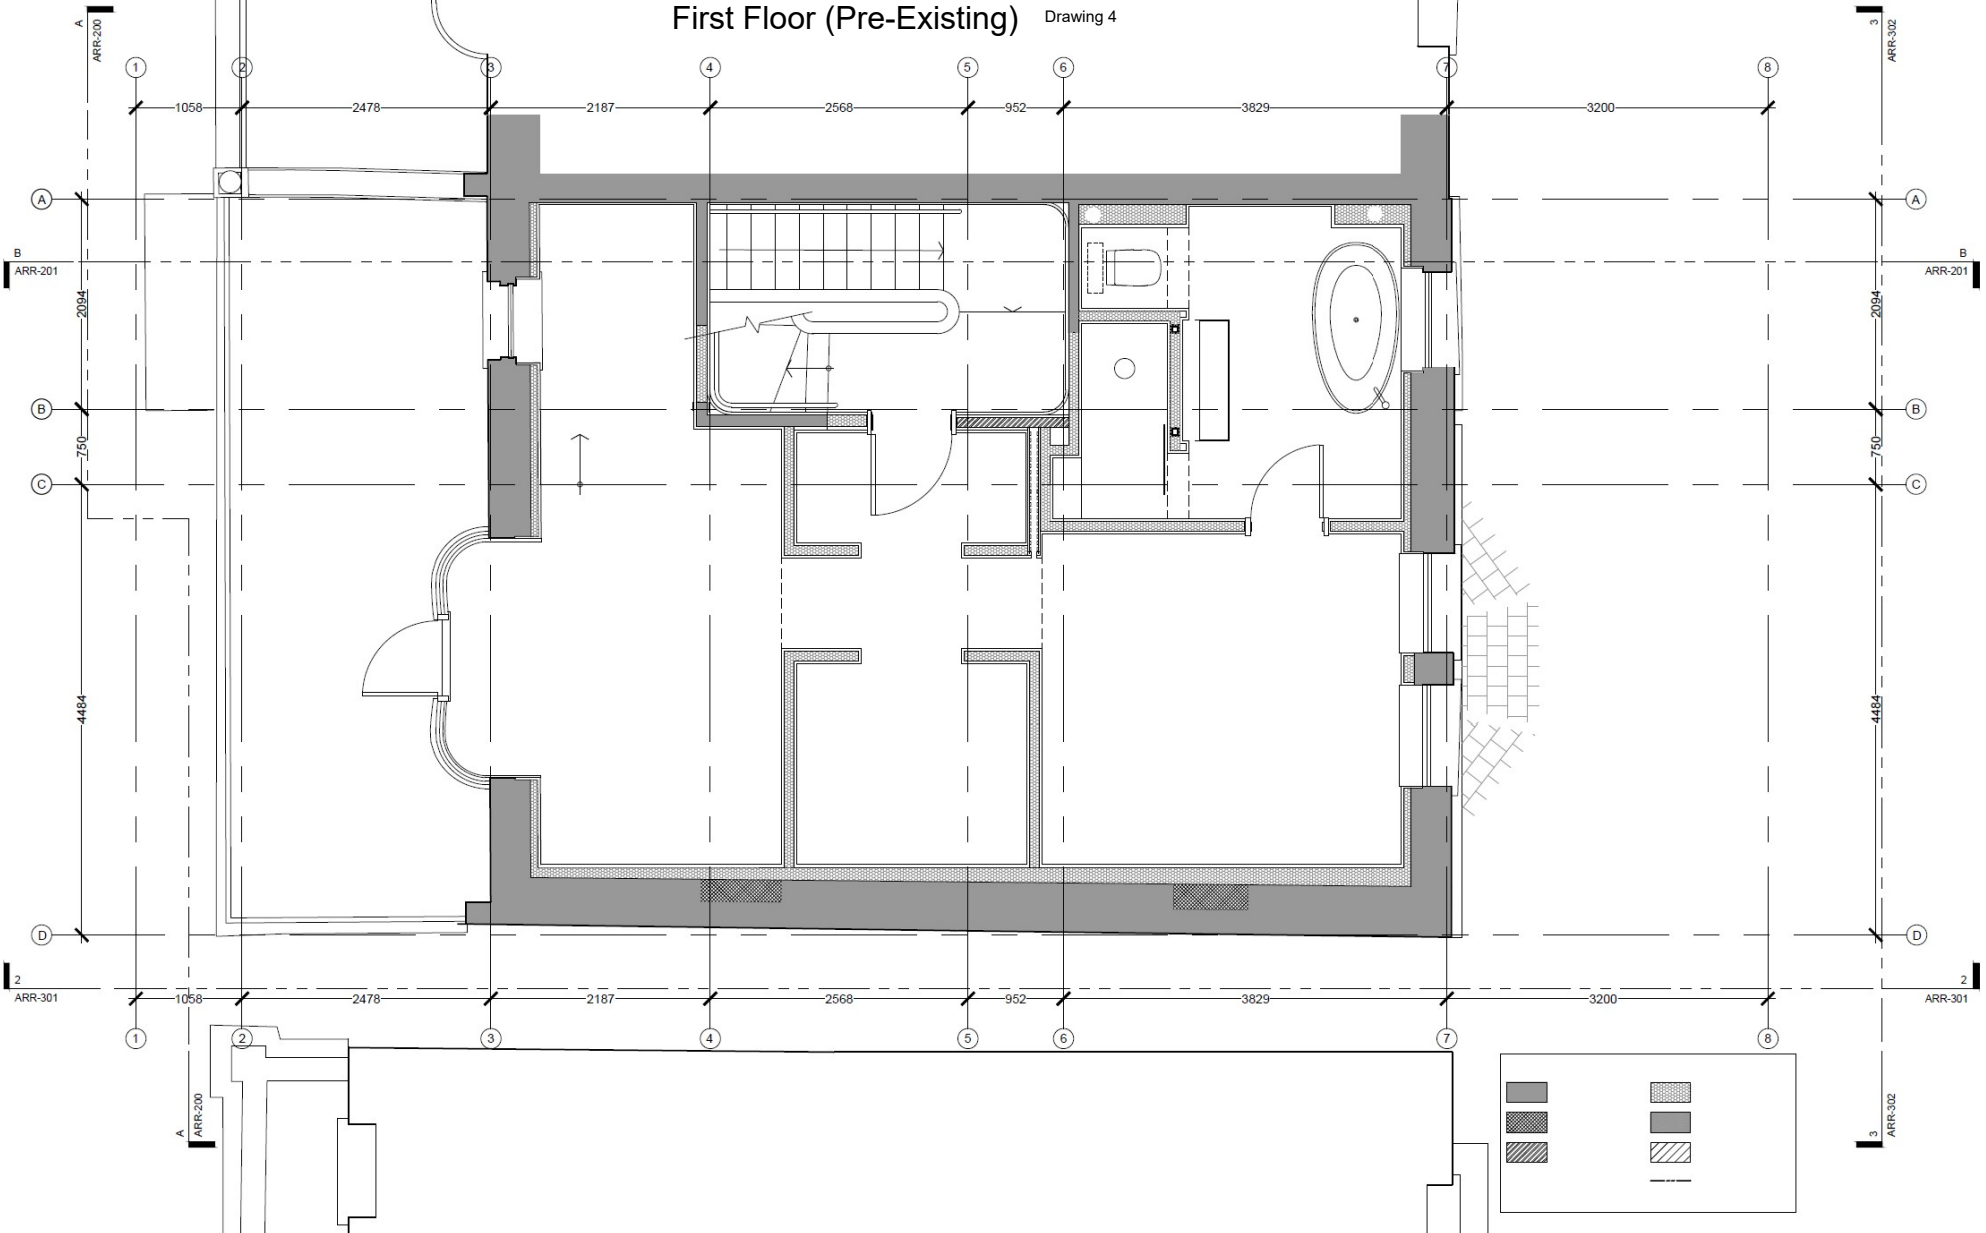

# First Floor (Pre-Existing) Drawing 4

notes

project name <b>21 ARKWRIGHT ROAD LONDON NW3 6AA</b>		StudioMarkRuthven architecture	
drawing title GENERAL ARRANGEMENT FIRST FLOOR PLAN		92 Prince of Wales Road, London, NW5 3NE 11 & 13 Patwell Street, Bruton, BA10 0EQ T 020 7485 0050	
rev	notes	date	by/checked
	* for construction do not scale from this drawing. * check all dimensions on site.		
		scale 1:50 @ A3	date
		drawn by	checked