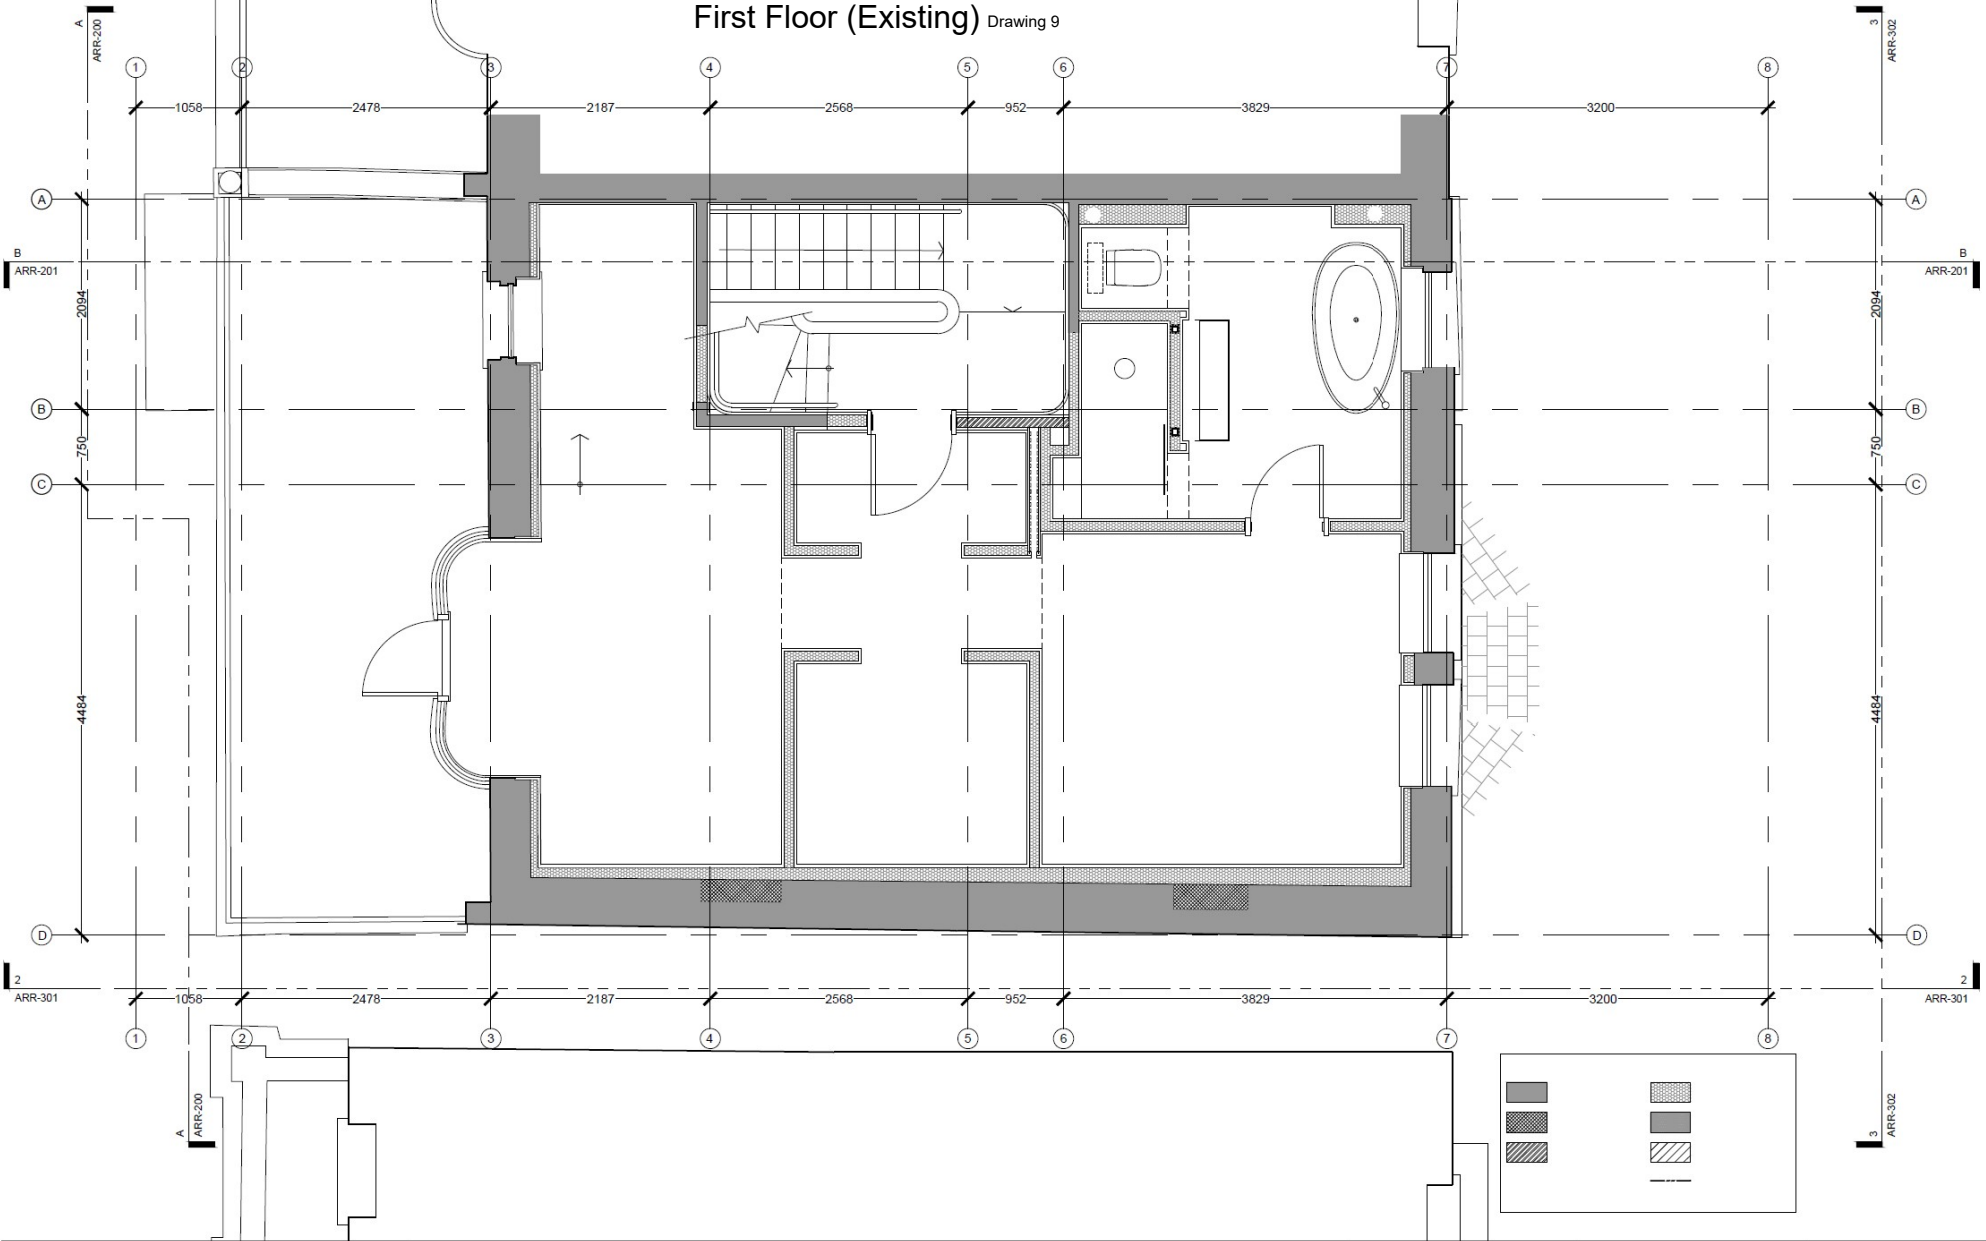

First Floor (Existing) Drawing 9

notes

project name 21 ARKWRIGHT ROAD LONDON NW3 6AA		StudioMarkRuthven architecture	
drawing title GENERAL ARRANGEMENT FIRST FLOOR PLAN		92 Prince of Wales Road, London, NW5 3NE 11 & 13 Patwell Street, Bruton, BA10 0EQ T 020 7485 0050	
rev/notes * for construction do not scale from this drawing. * check all dimensions on site.	date by/checked	scale 1:50 @ A3	date 20.04.21
drawn by	checked		