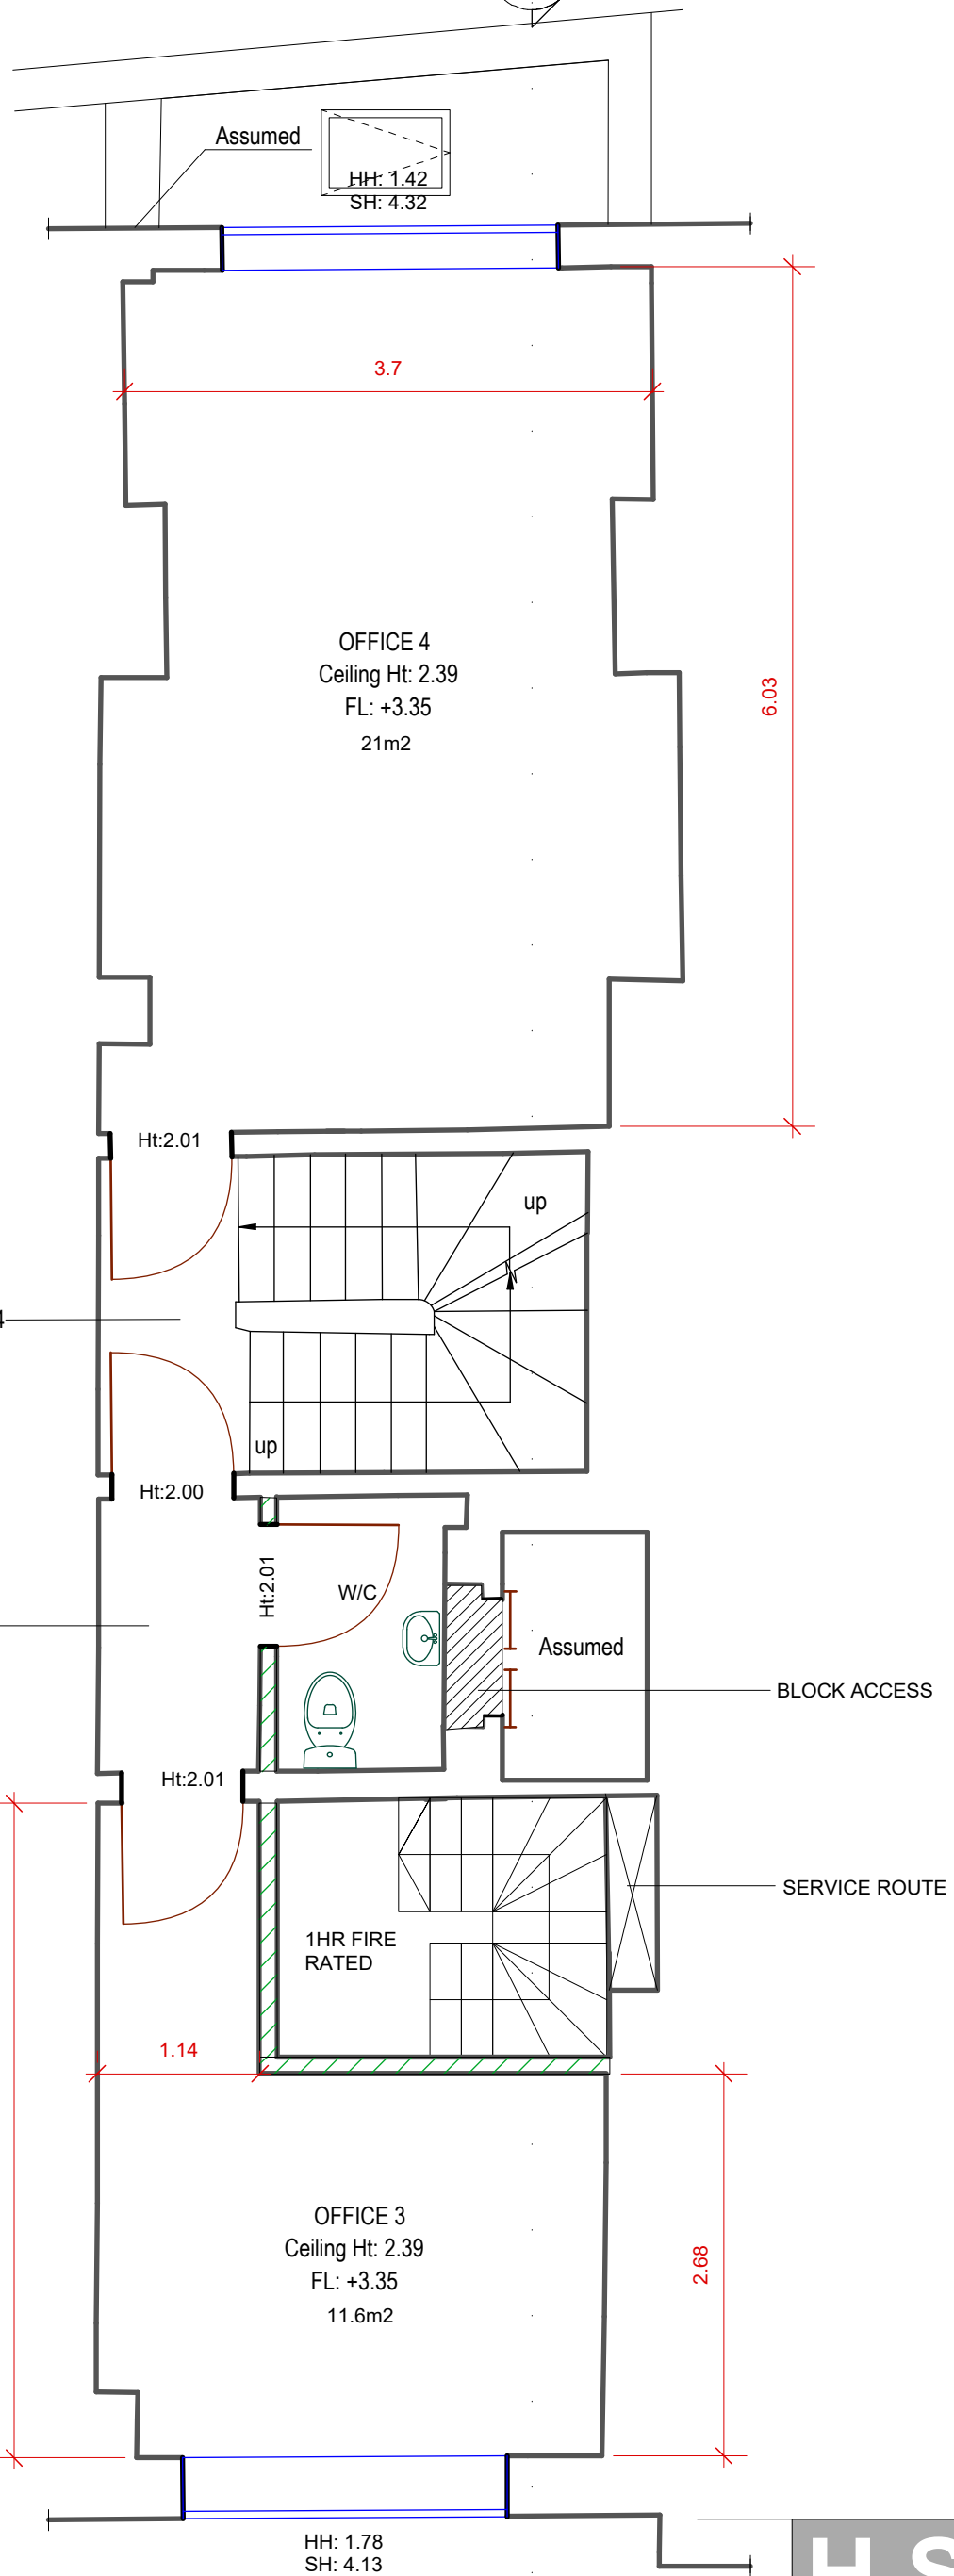

1:50 - SCALE
A3 PAPER SIZE

RIBA STAGE 2
PRE-APP

HSD

ARB RIBA

Project: 8 Fulwood Place

Title: Proposed FIRST Floor

SCALE	DRAWN:	REVISION	DATE
1:50	H S SURI		
@ A3	PG NO:DWG 03		