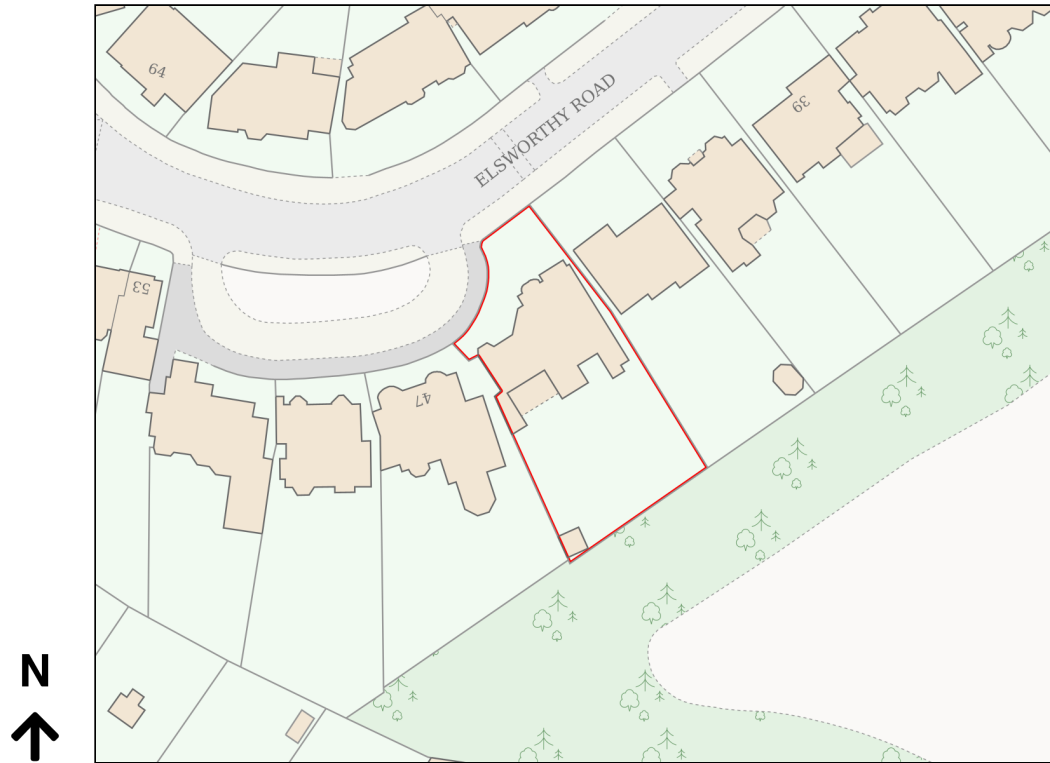

# Location Plan

Site Address: 45, Elsworthy Road, London, NW3 3BS

Date Produced: 10-Oct-2024

Scale: 1:1250 @A4

Planning Portal Reference: PP-13464400v1