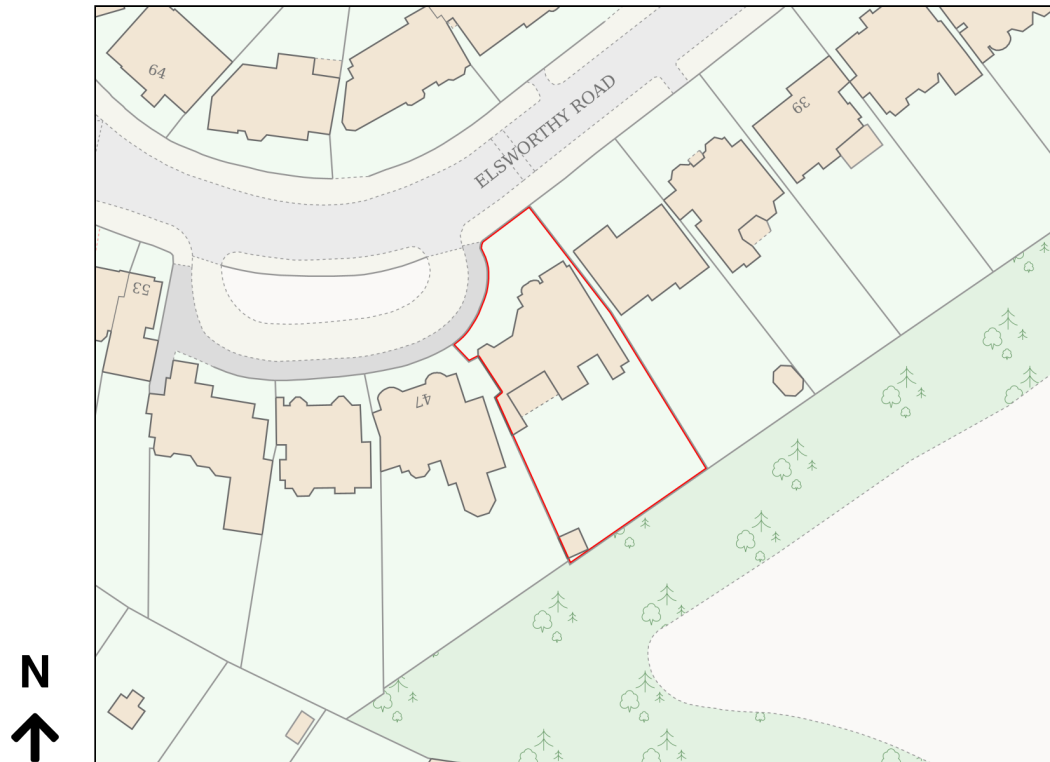

Location Plan

Site Address: 45, Elsworthy Road, London, NW3 3BS

Date Produced: 07-Oct-2024

Scale: 1:1250 @A4

Planning Portal Reference: PP-13464511v1