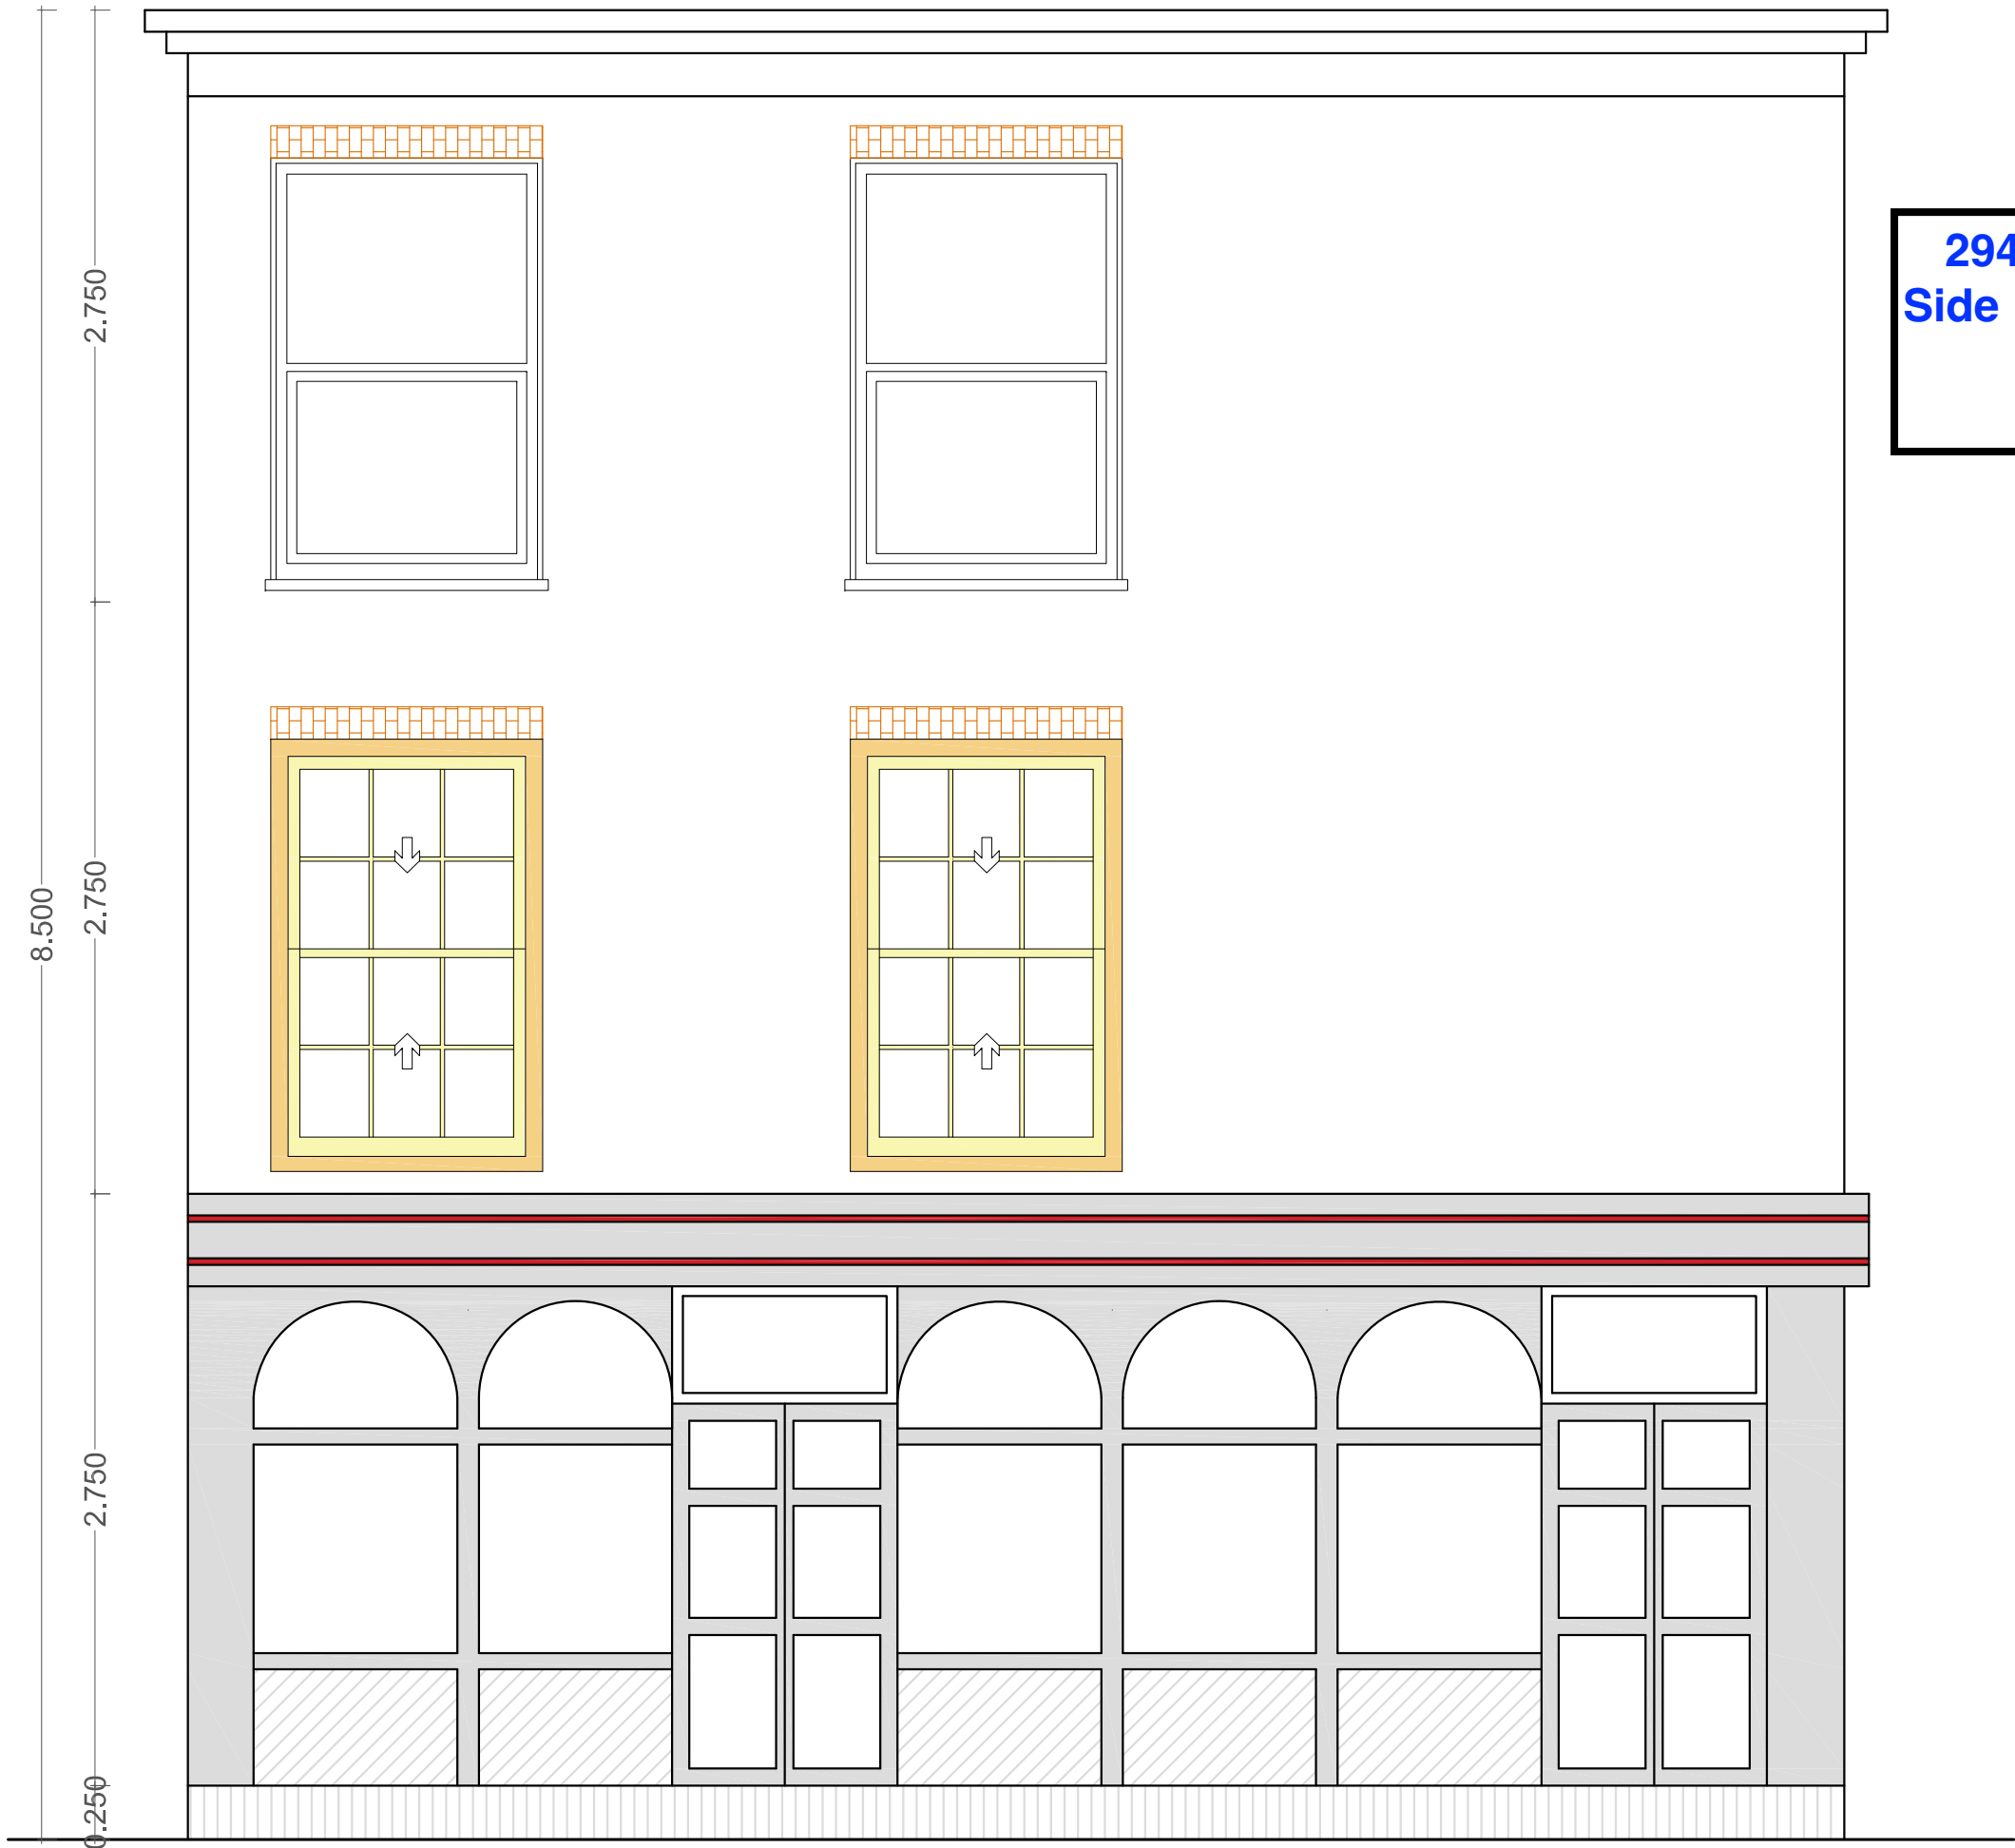

294a Grays Inn Road
Side Elevation Proposed
4181
03/10/24

FRONT ELEVATION (Proposed)

BAR SCALE :