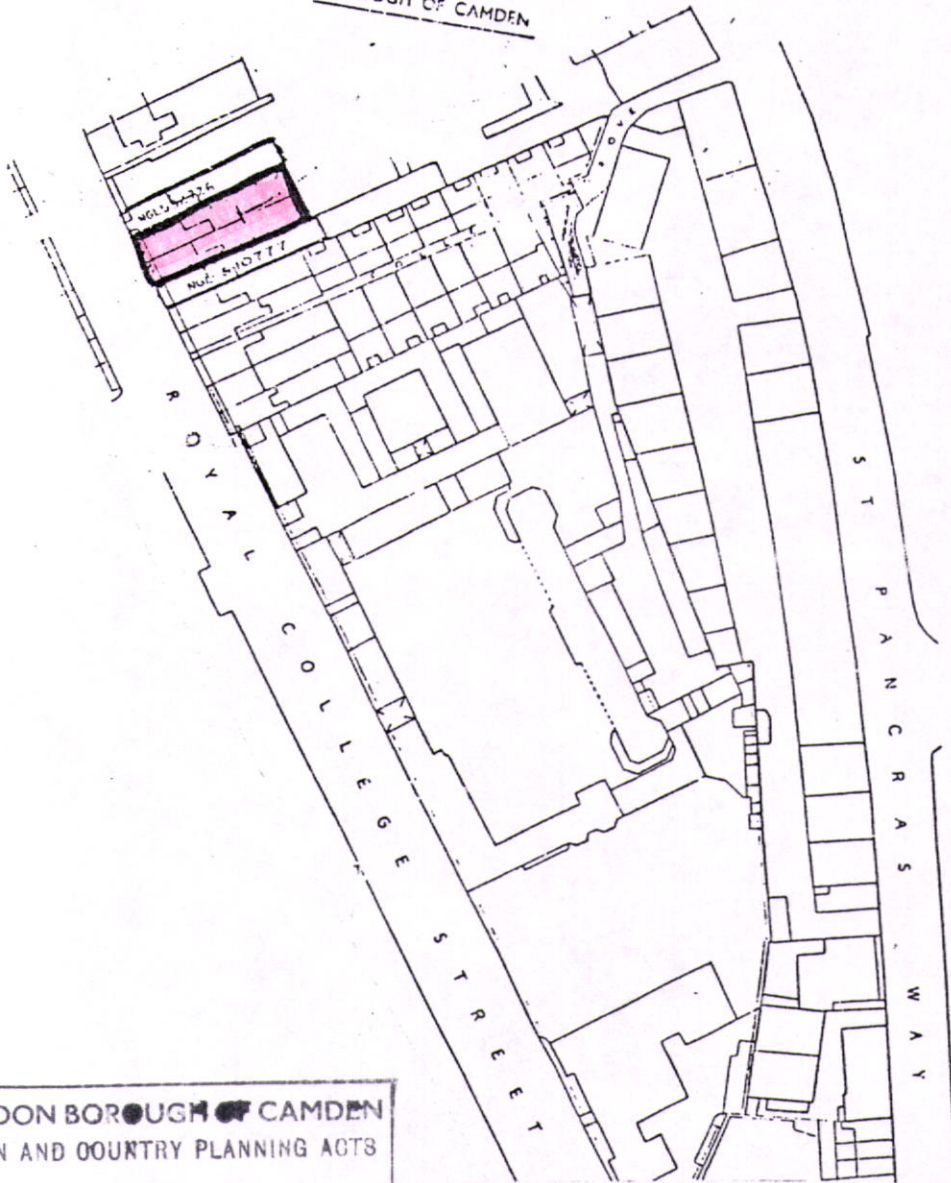

BOROUGH OF CAMDEN

LONDON BOROUGH OF CAMDEN
 TOWN AND COUNTRY PLANNING ACTS
 15 SEP 1988
 NOT APPROVED
 PLANS ~~NOT APPROVED~~
 ON BEHALF OF THE COUNCIL

BLOCK PLAN

Scale: 1/1250

8802358

18/20 ROYAL COLLEGE STREET, CAMDEN, N1

LONDON BOROUGH OF CAMDEN
 PLANNING AND TRANSPORT
 DEPARTMENT
 17 JUN 1988
 RECEIVED

MAR 1988

REF: 1016

RAMSAY WILSON & SON
 Chartered Surveyors
 32 CHIPSTEAD VALLEY ROAD
 COULSDON
 SURREY CR3 2RA
 01-668 5765