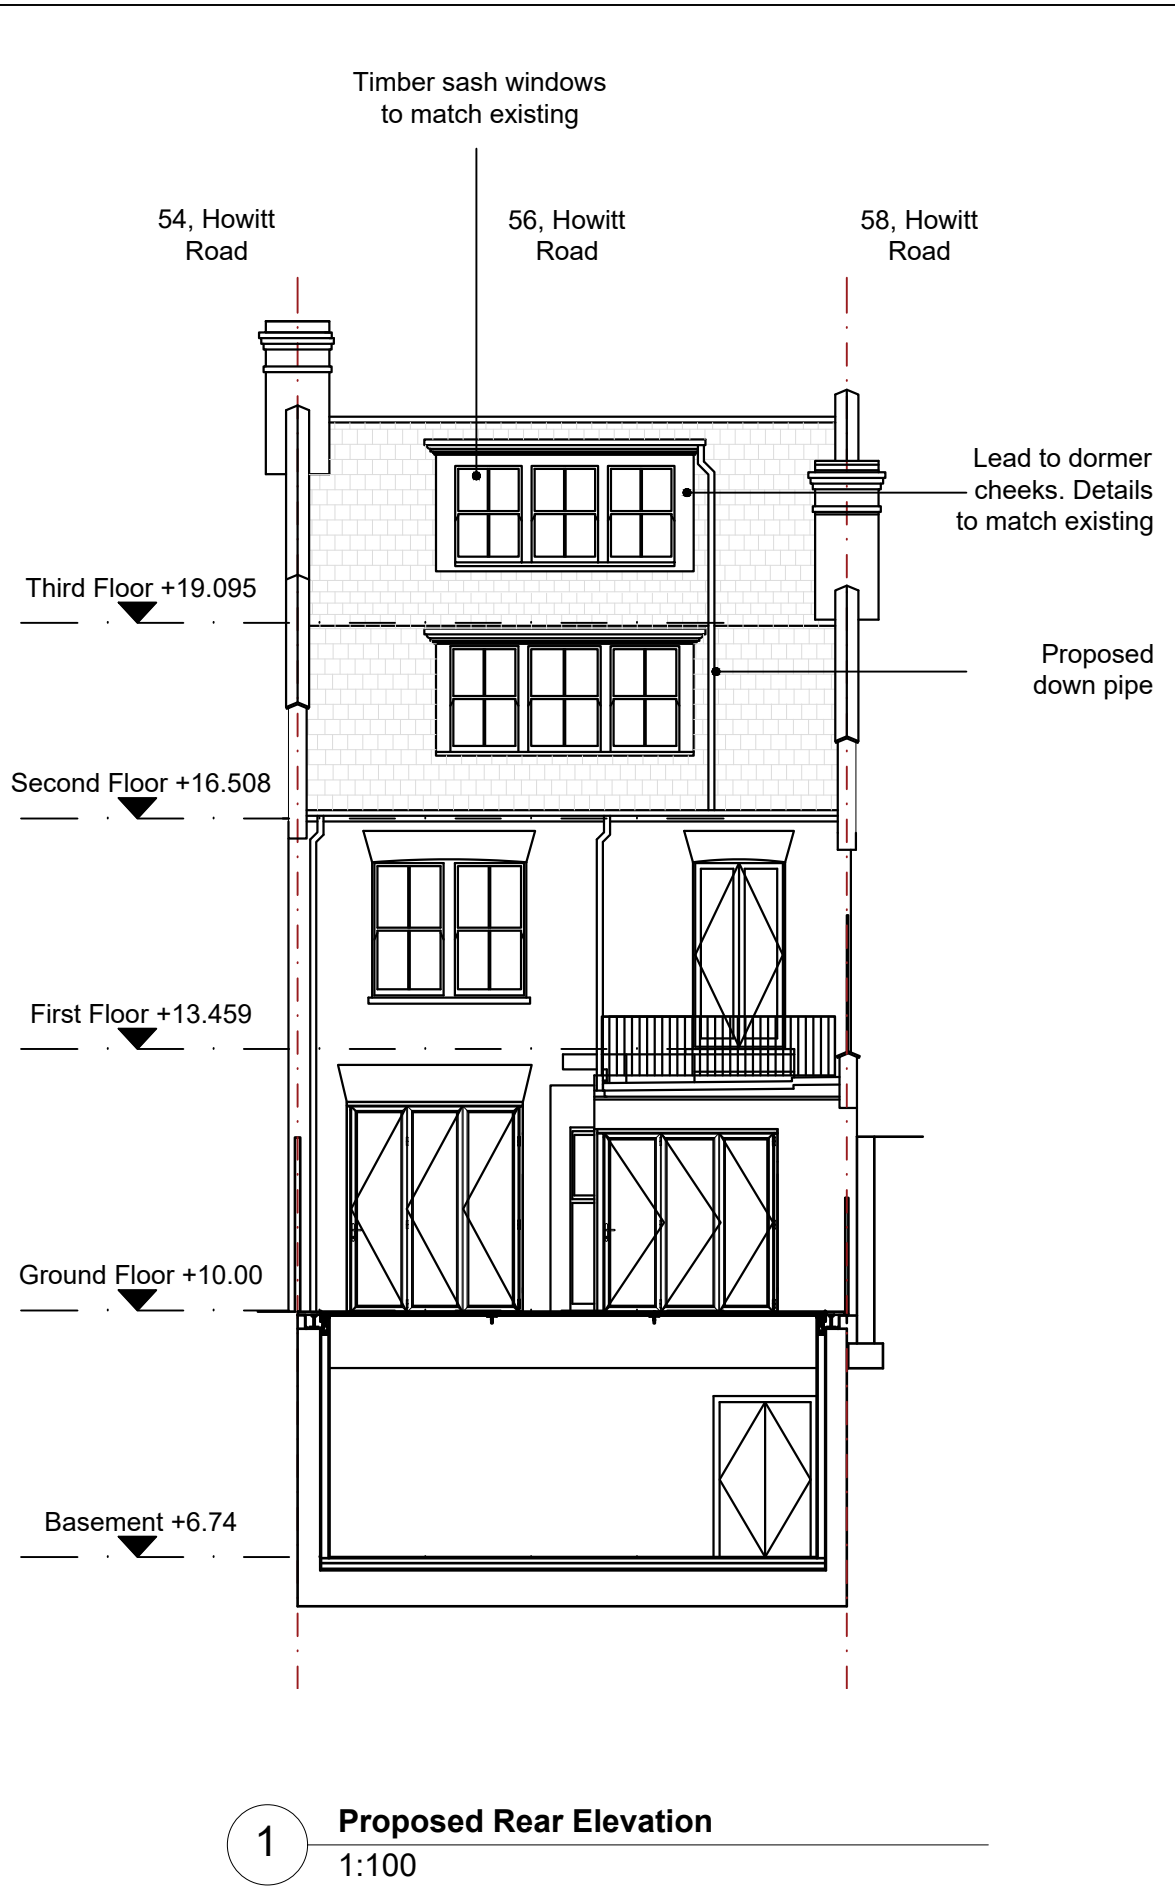

1 Proposed Front Elevation
1:100

1 Proposed Rear Elevation
1:100

Approved GF	Drawn SR	Date Created 13/05/2024
----------------	-------------	----------------------------

Project
56, Howitt Road, NW3 4LJ

Title
Proposed Elevations

Drawing Reference 185_GFA_X0_EL_DR_A_4000						
Proj Ref	Origin	Zone	Level	Type	Role	Drawing No

Drawing No PL-4000	Revision 02	Date 25/09/2024
-----------------------	----------------	--------------------