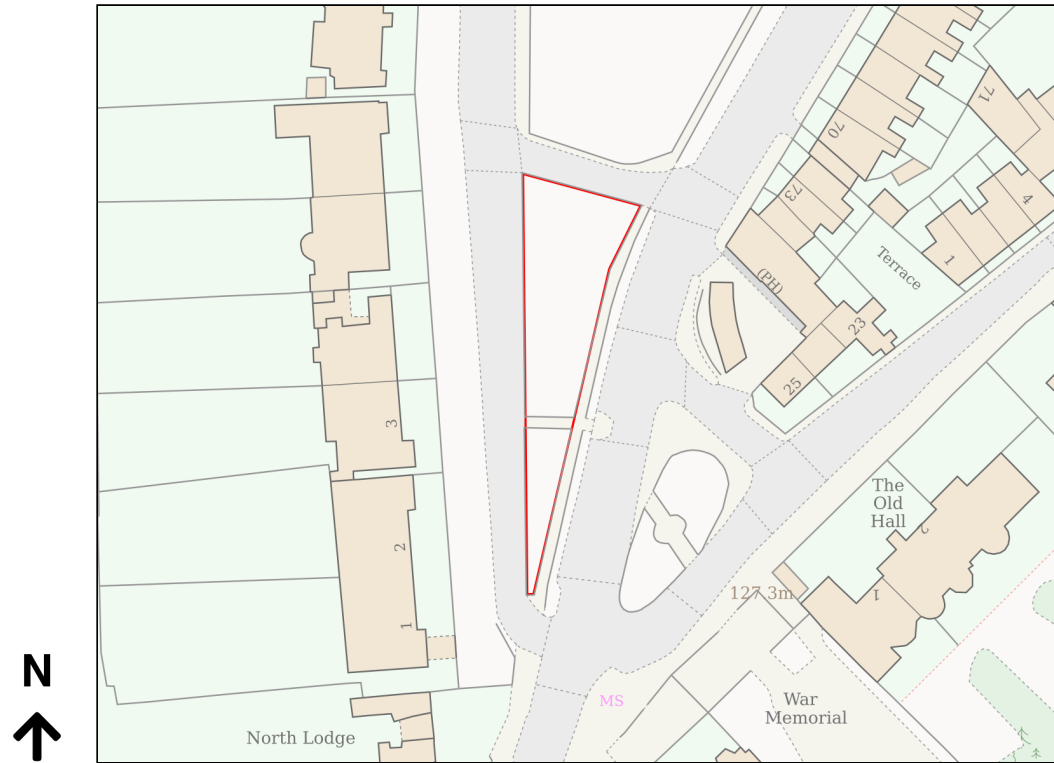

Location Plan

Site Address: Grove Square, The Grove, London, N6 6JU

Date Produced: 02-Oct-2024

Scale: 1:1250 @A4

Planning Portal Reference: PP-13454343v1